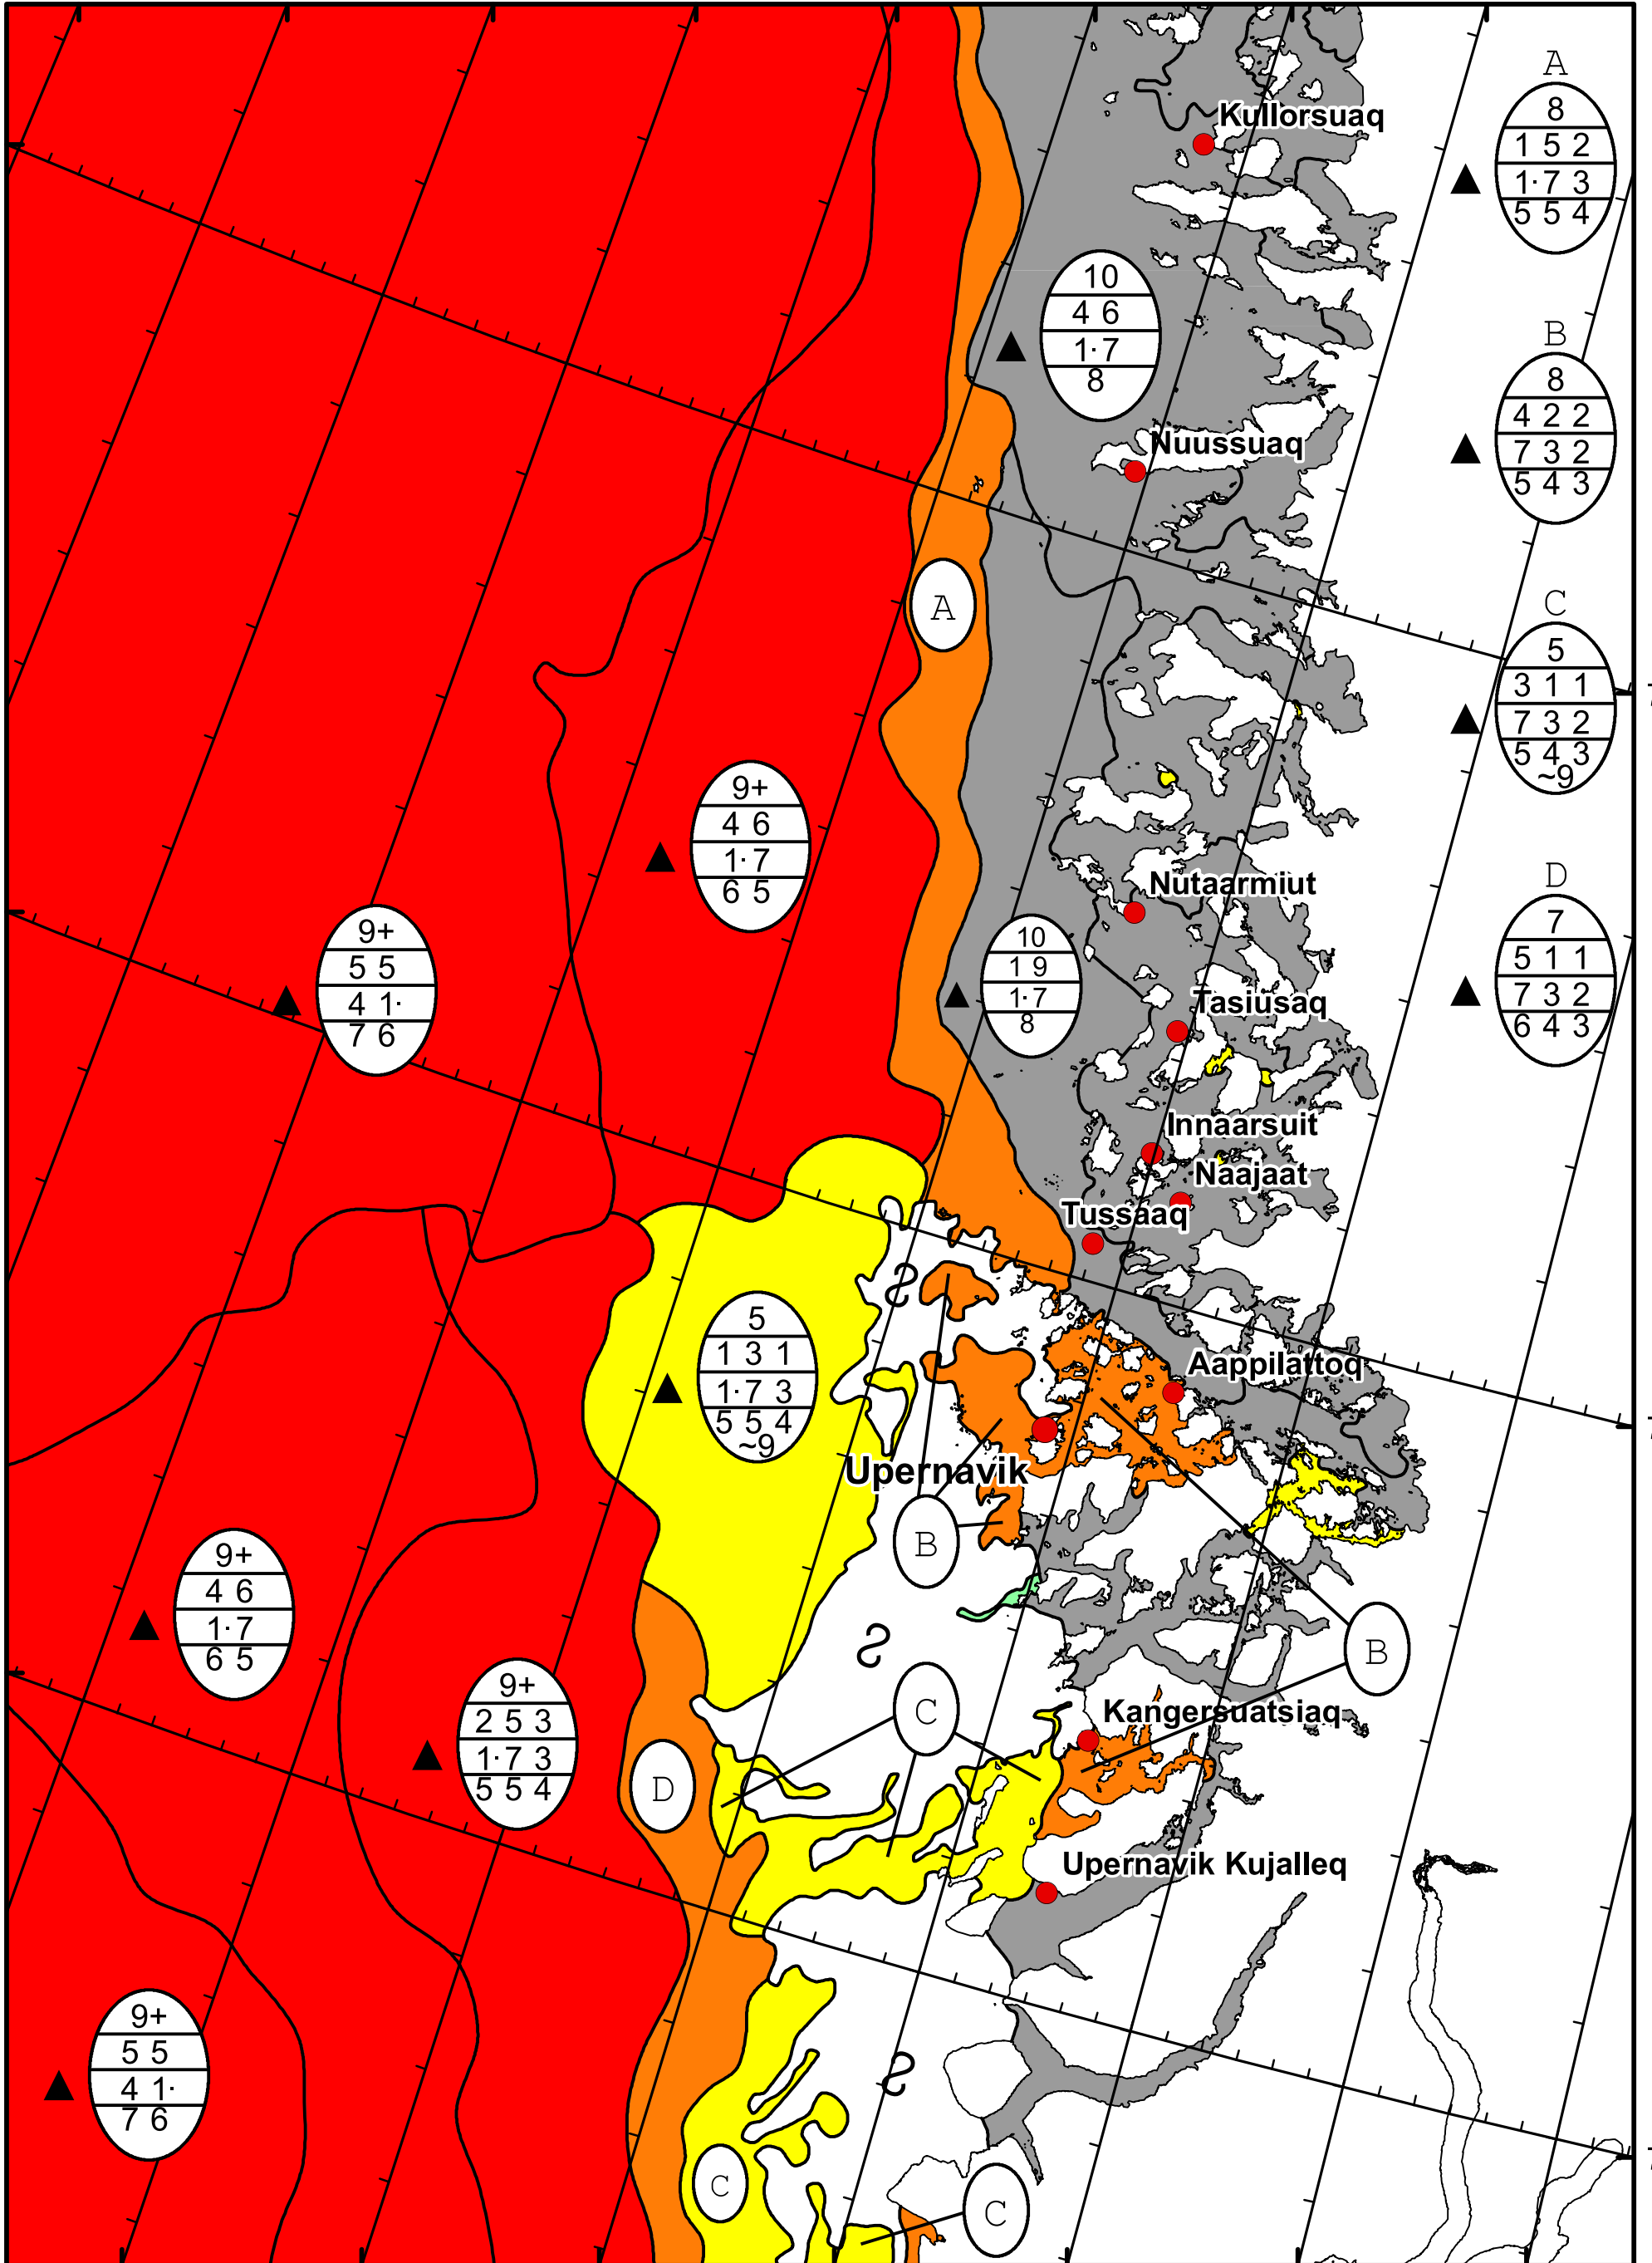

63°W 62°W 61°W 60°W 59°W 58°W 57°W 56°W

74°N

73°N

72°N

74°N

73°N

72°N

DMI
Ice Service

West Greenland Ice Chart

Danish Meteorological Institute

Valid: 15 April 2026, 21:05 UTC