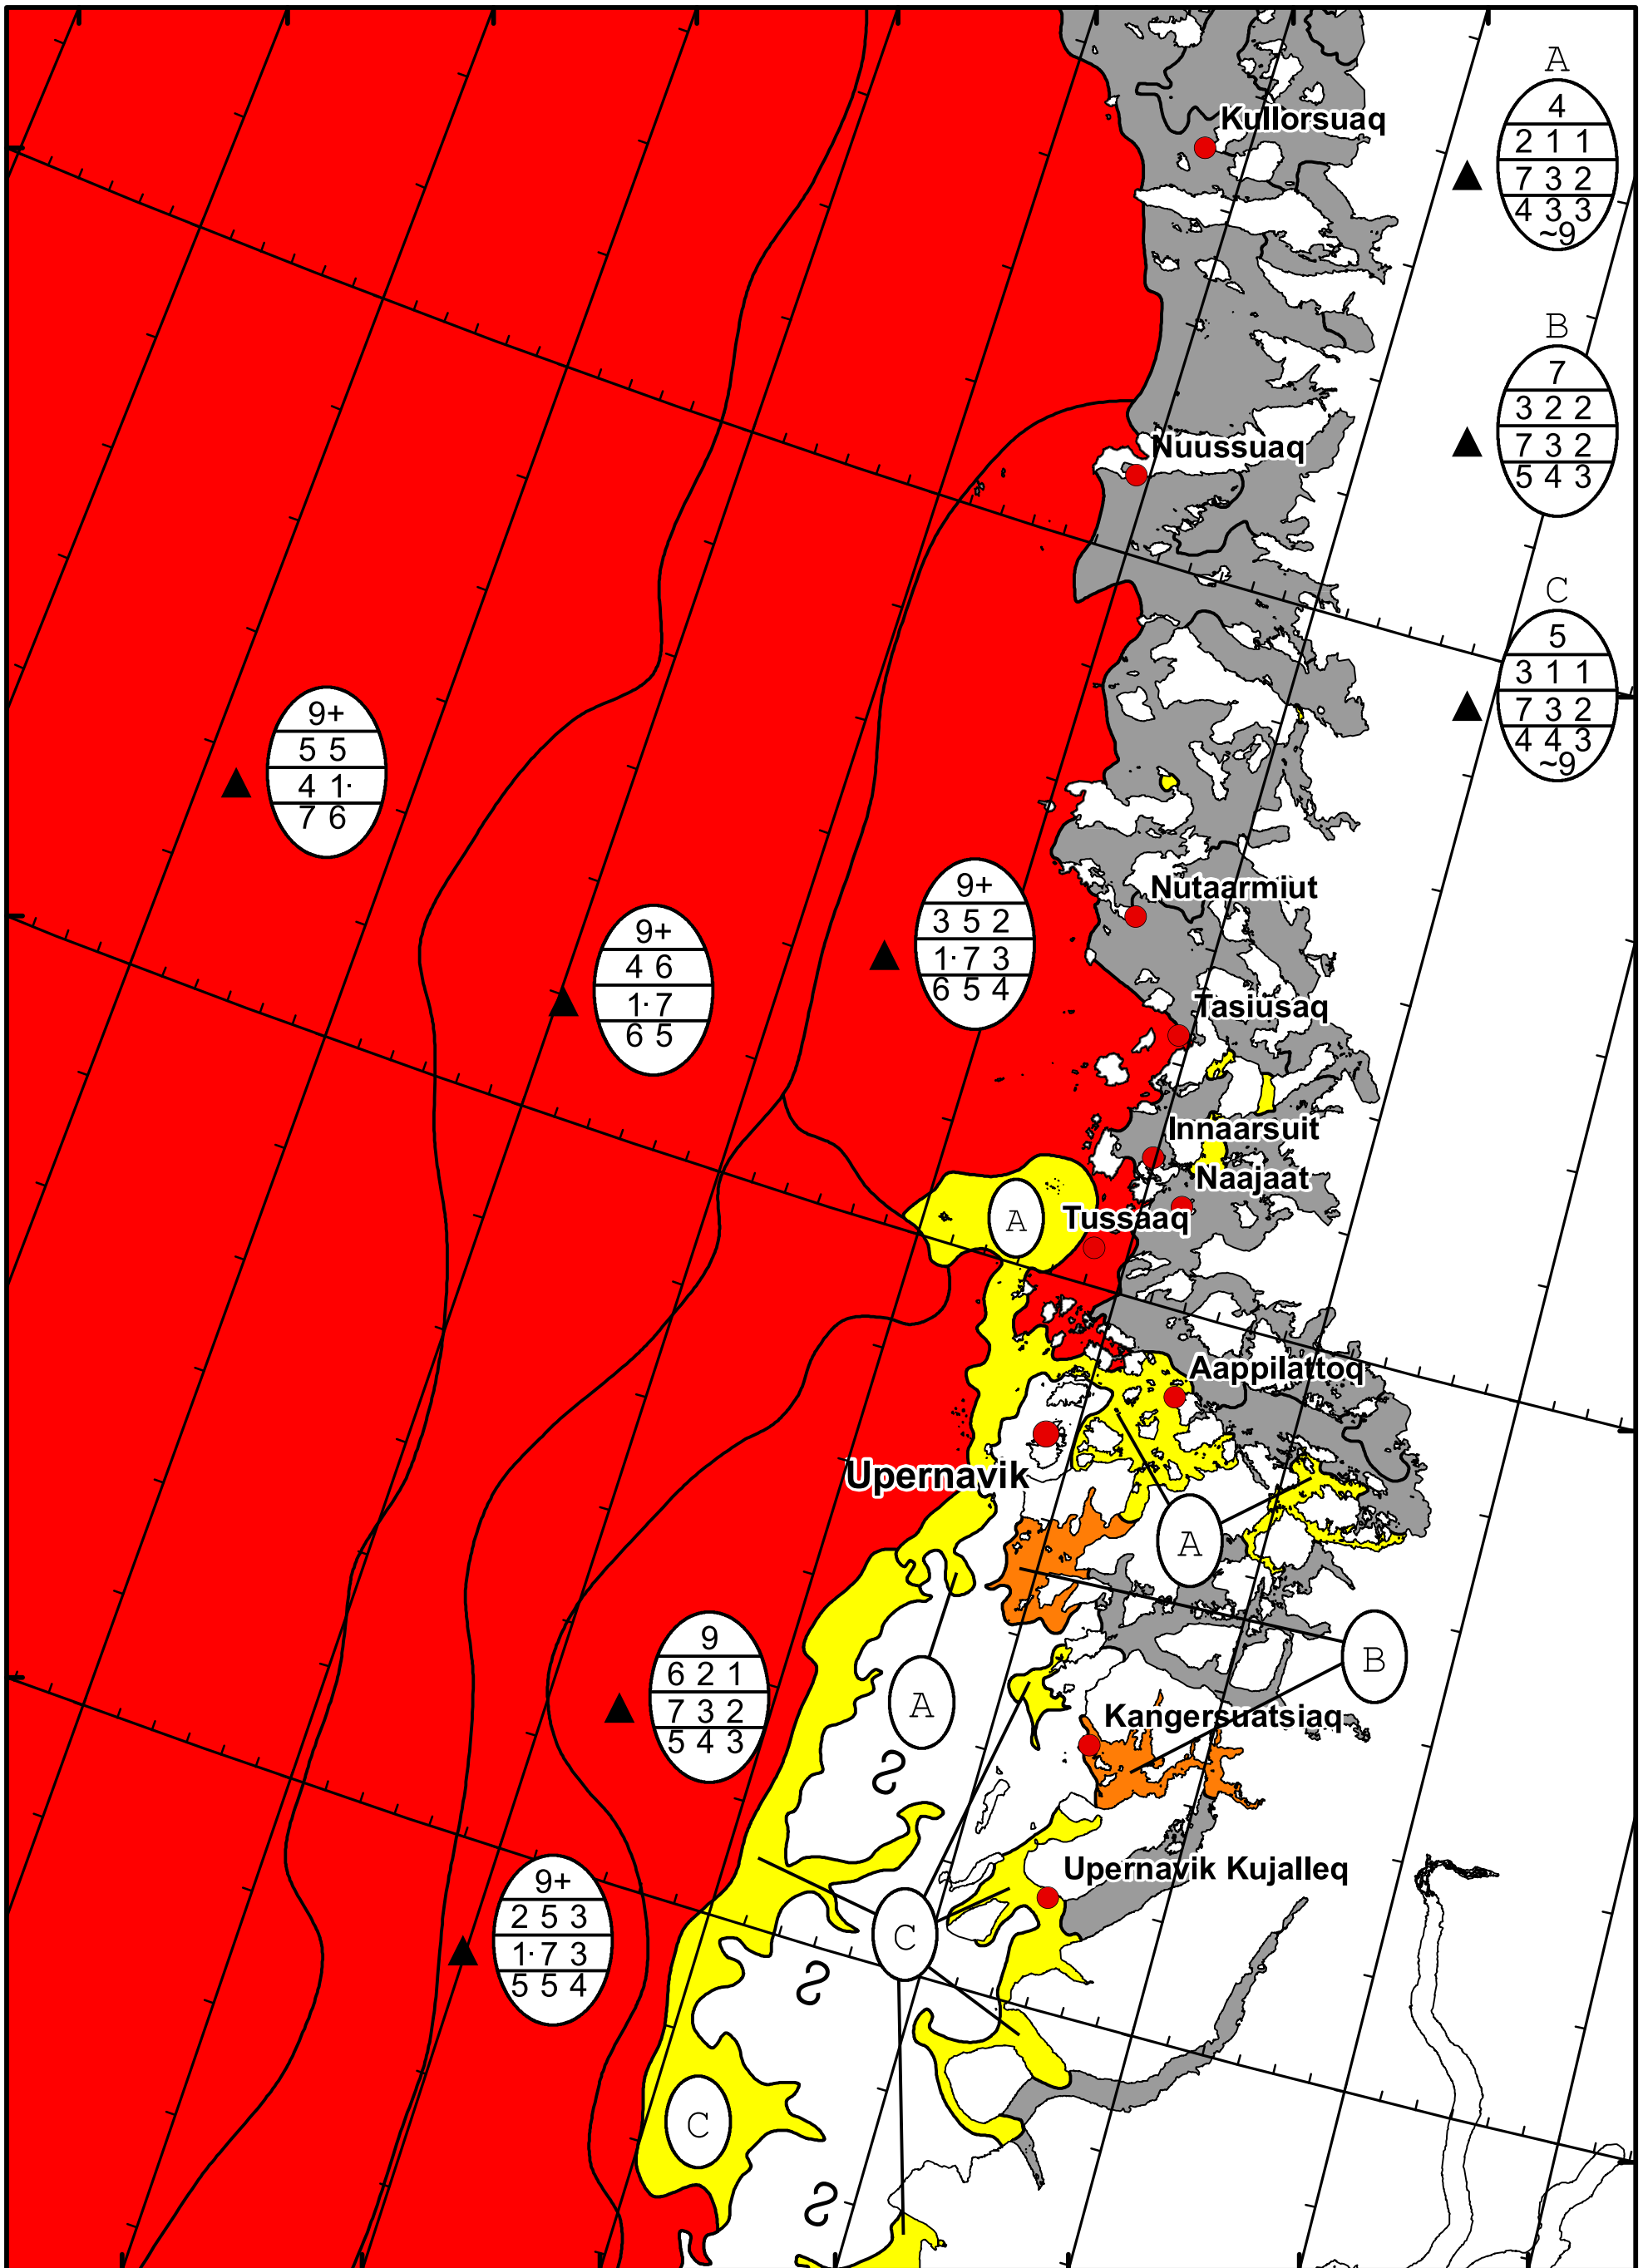

63°W 62°W 61°W 60°W 59°W 58°W 57°W 56°W

74°N

73°N

72°N

74°N

73°N

72°N

DMI
Ice Service

West Greenland Ice Chart

Danish Meteorological Institute

Valid: 22 April 2026, 20:55 UTC