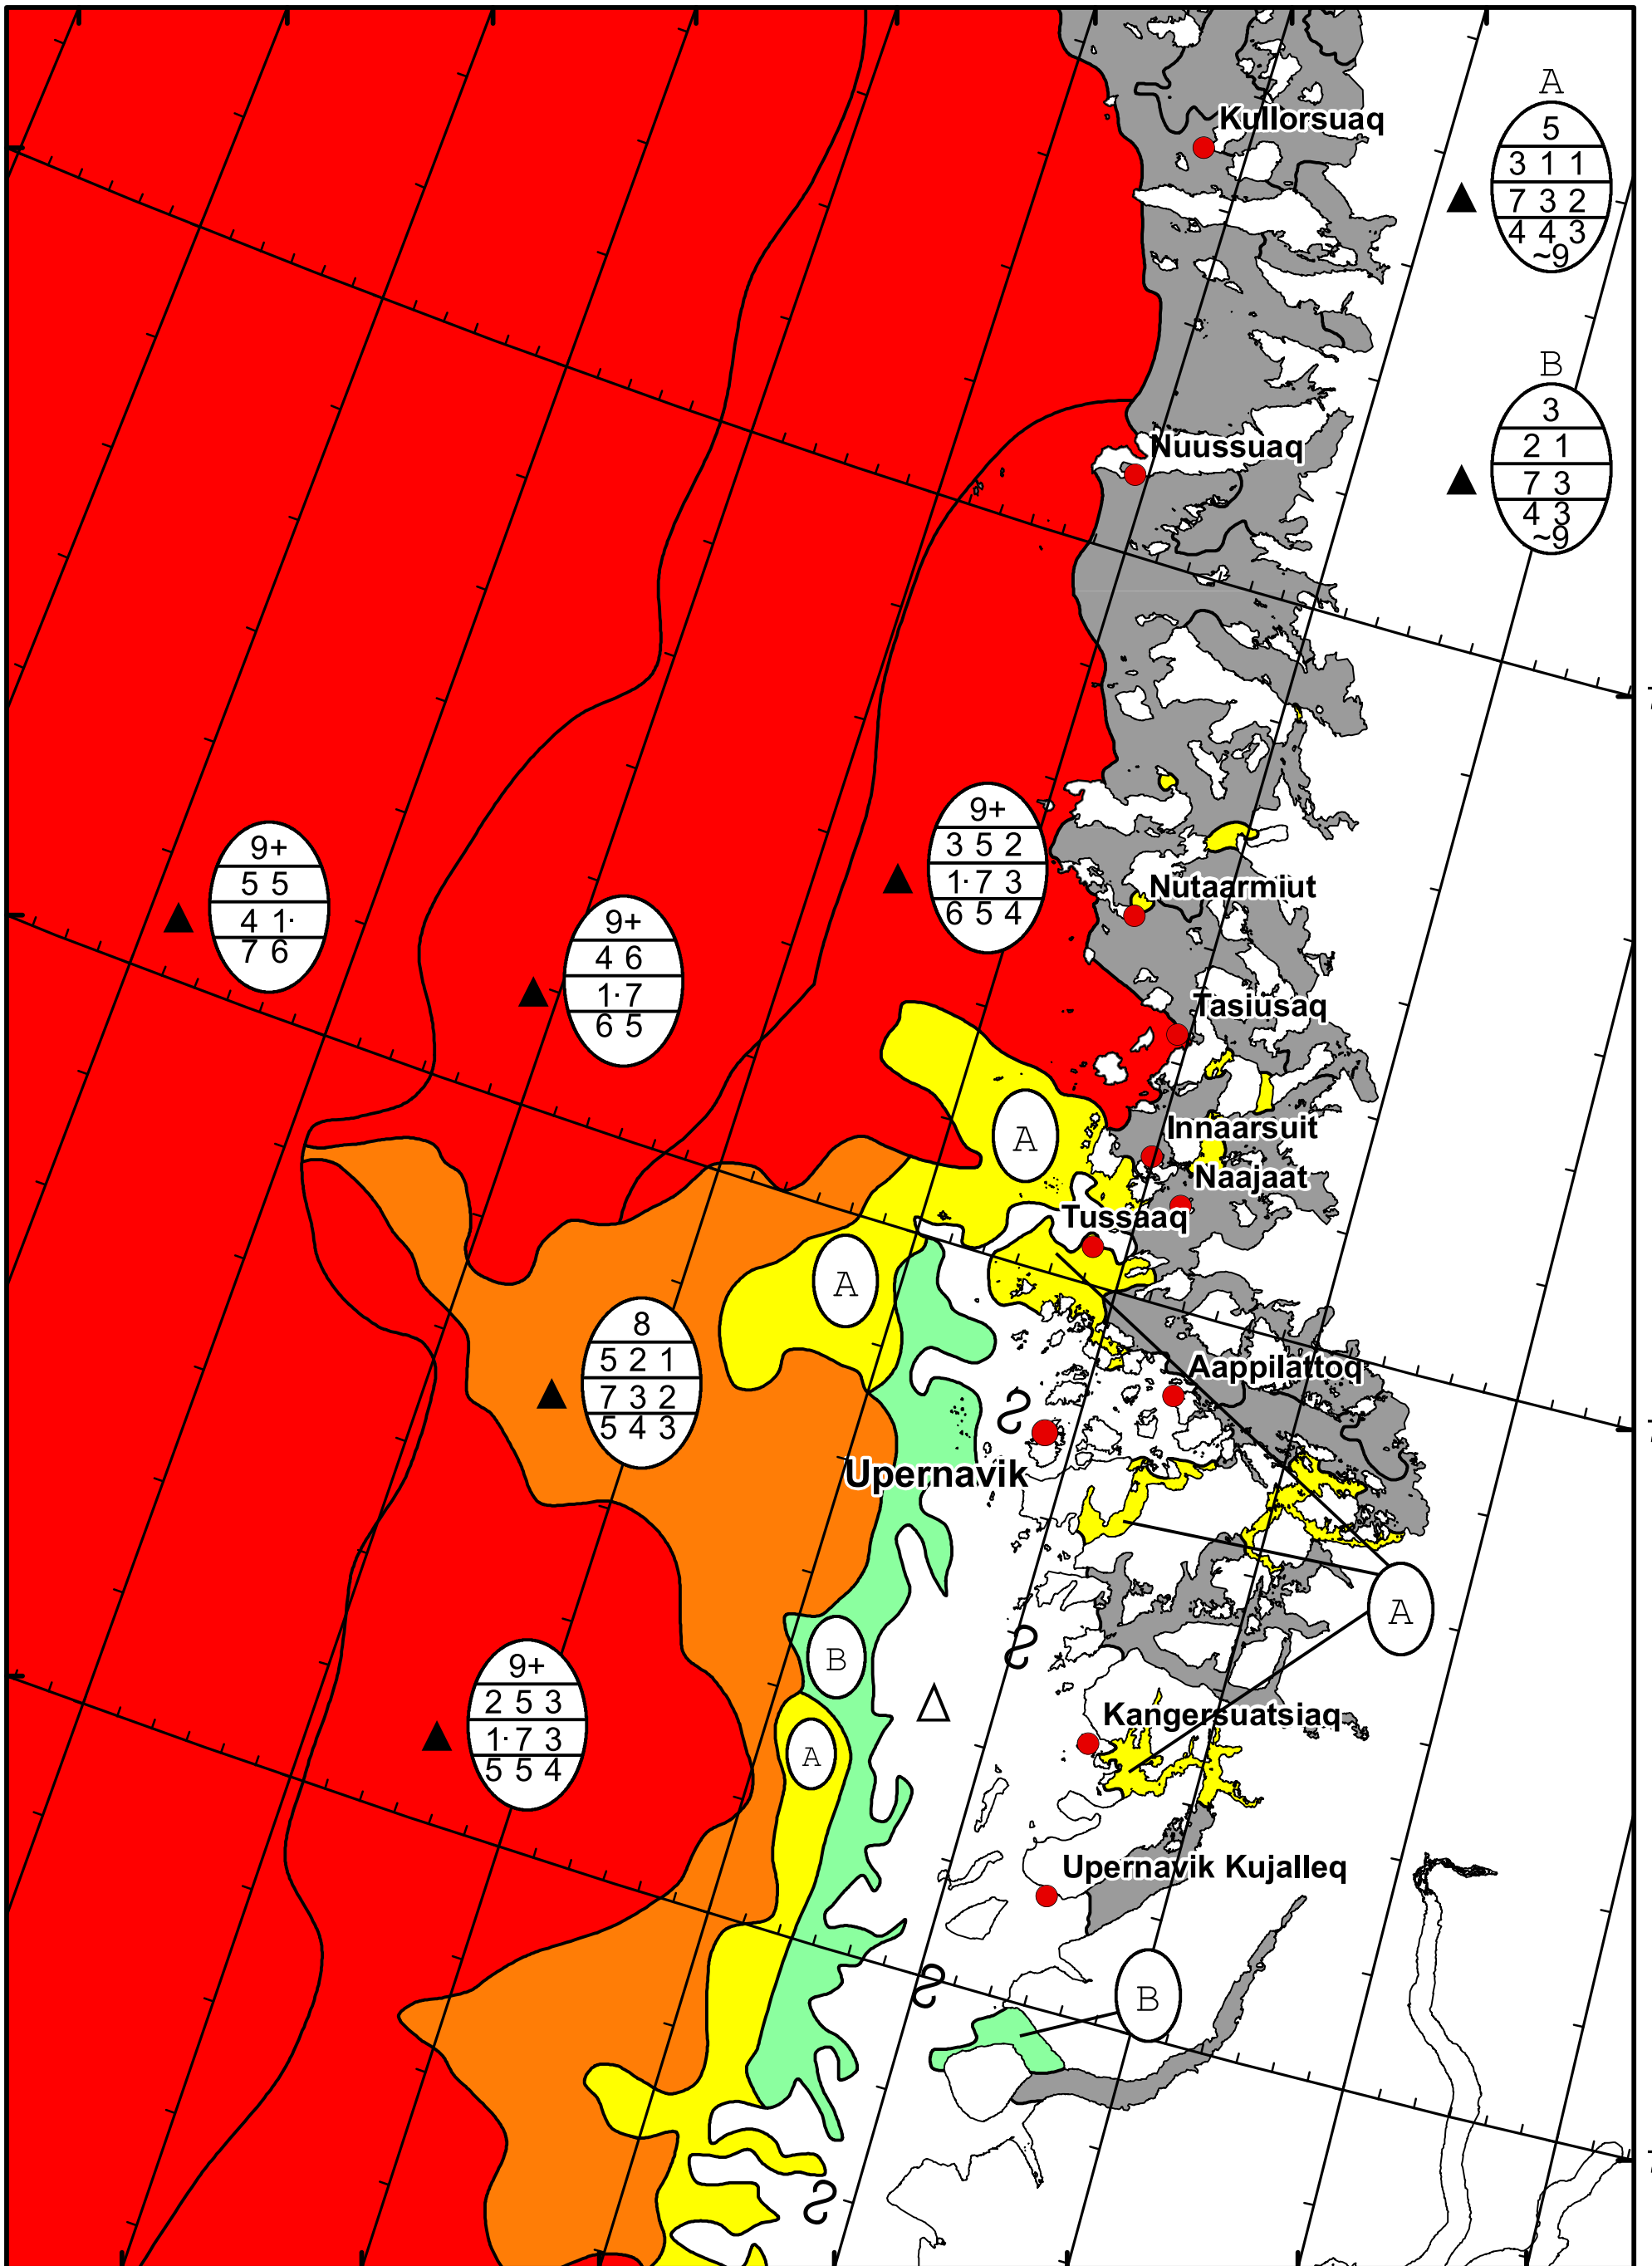

63°W 62°W 61°W 60°W 59°W 58°W 57°W 56°W

74°N

73°N

72°N

74°N

73°N

72°N

DMI
Ice Service

West Greenland Ice Chart

Danish Meteorological Institute

Valid: 26 April 2026, 21:20 UTC