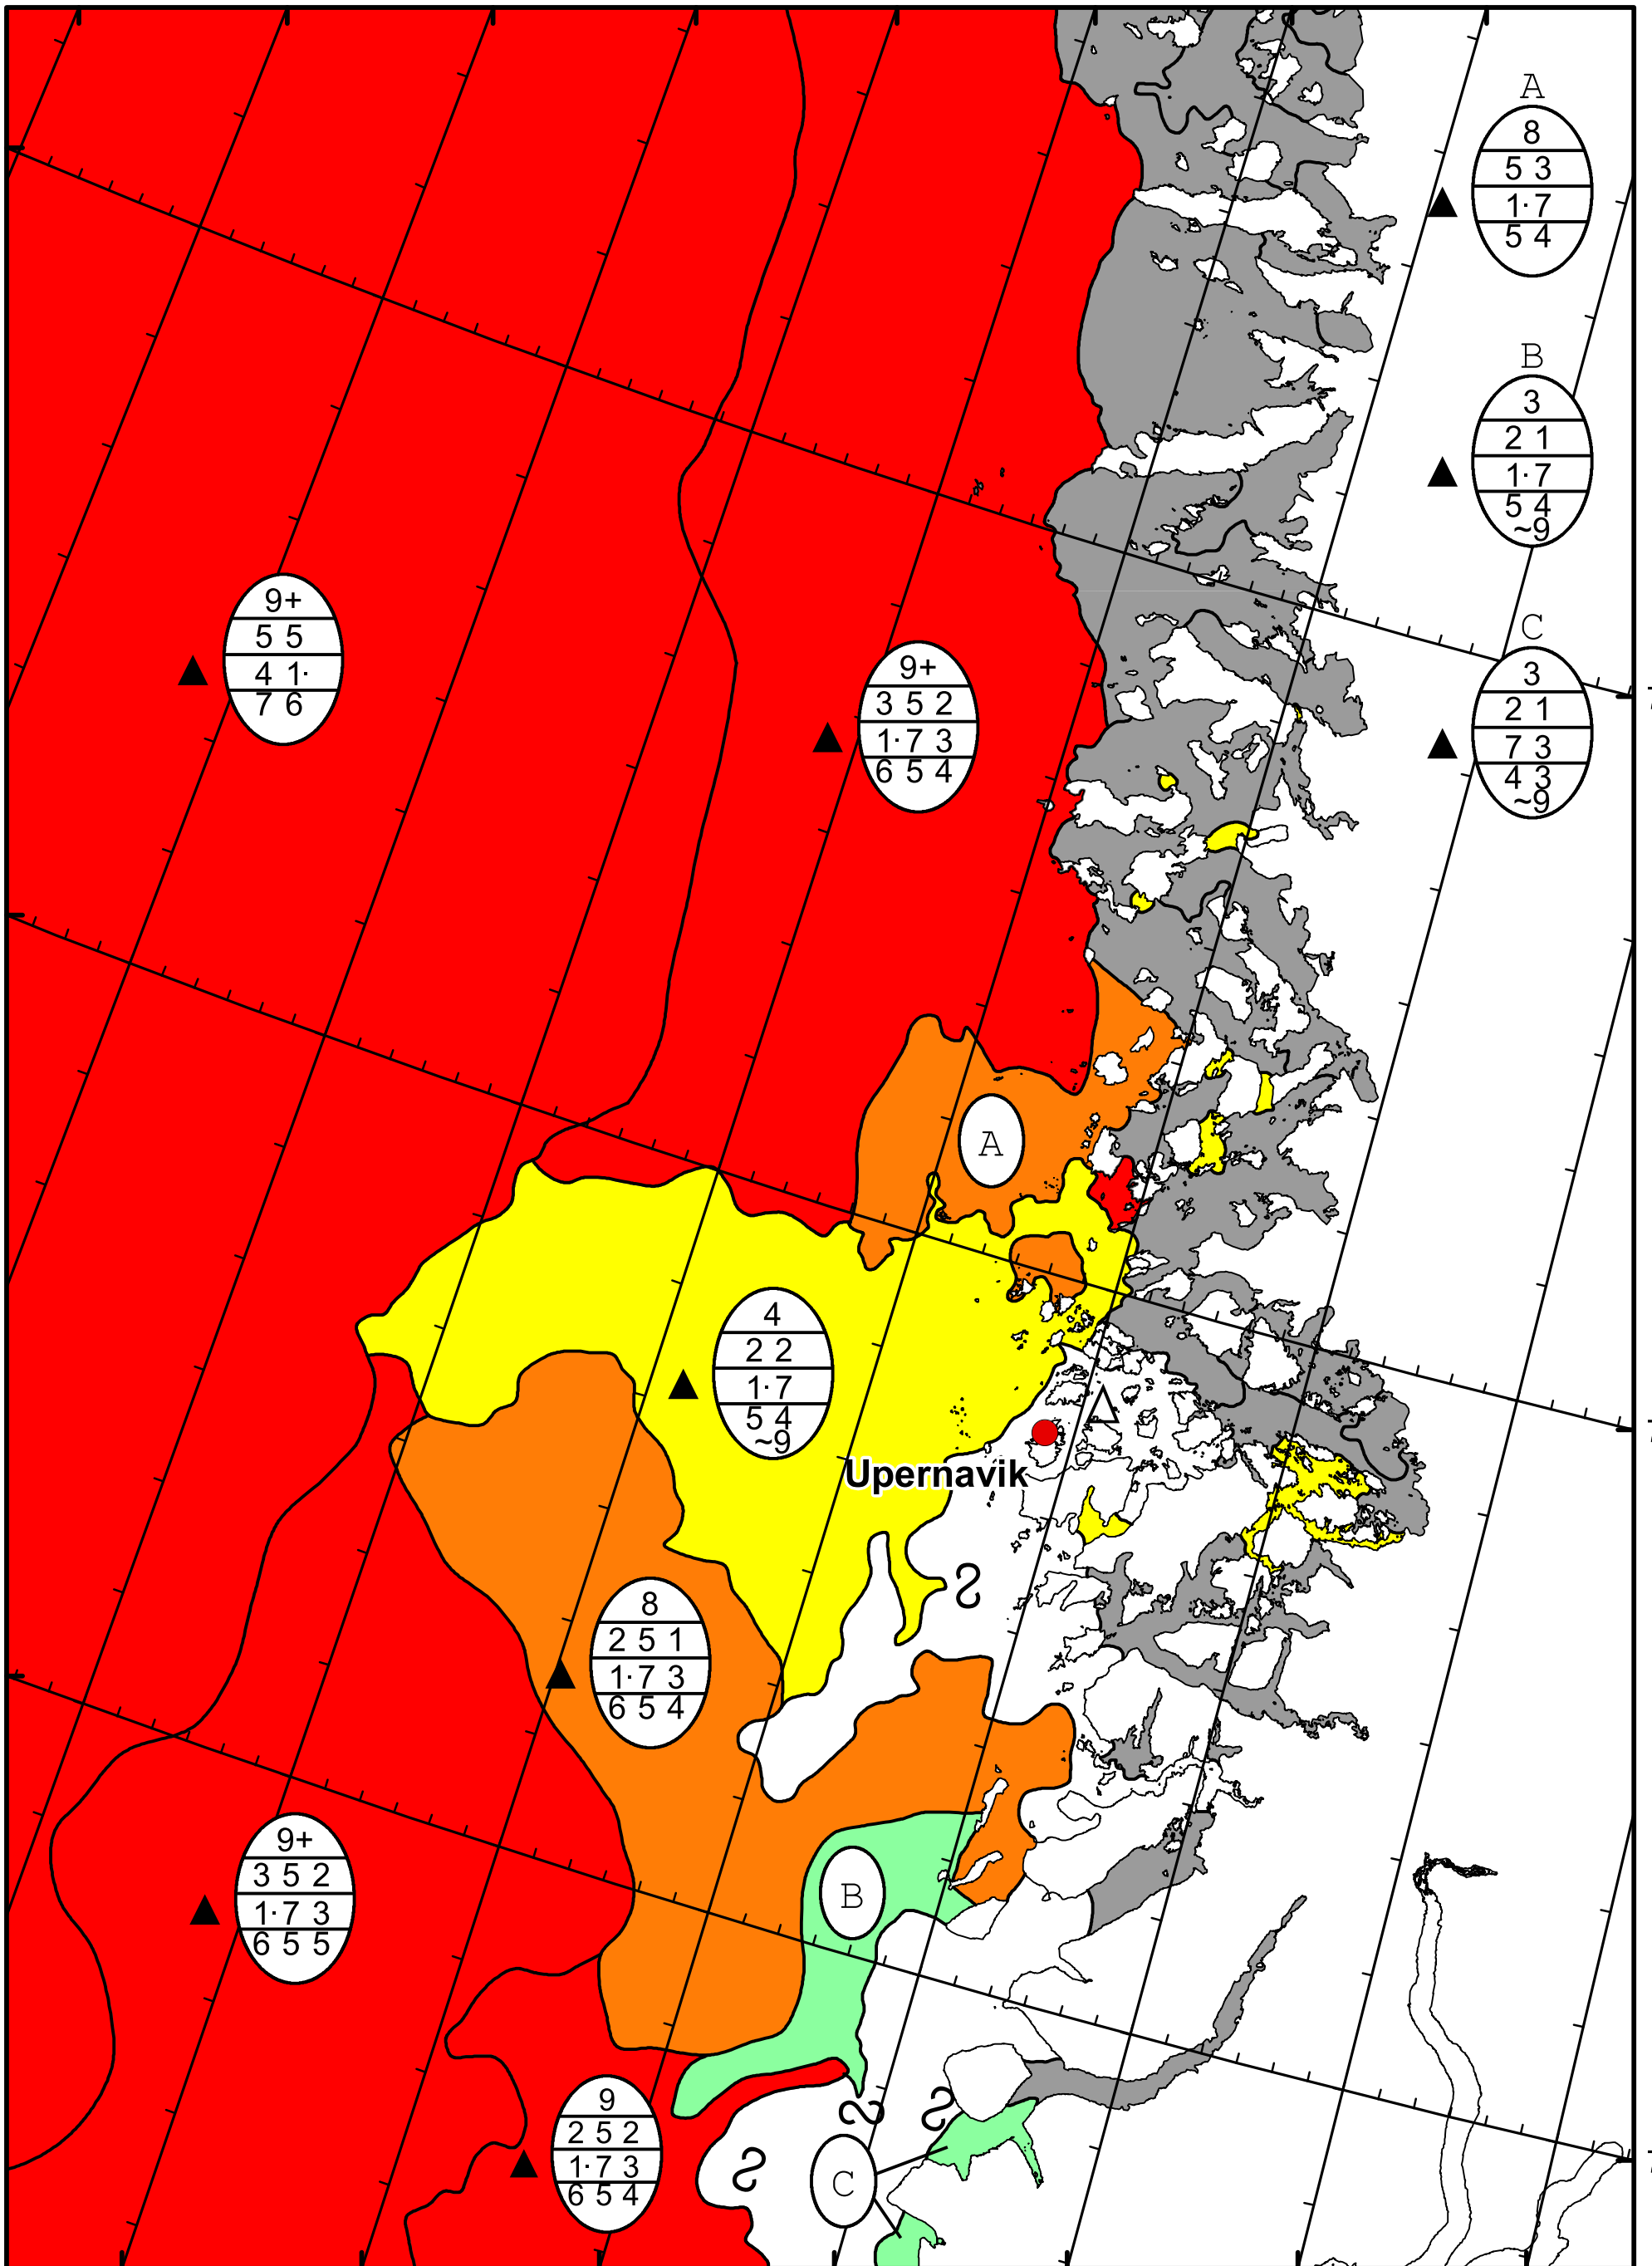

63°W 62°W 61°W 60°W 59°W 58°W 57°W 56°W

74°N

73°N

72°N

74°N

73°N

72°N

DMI
Ice Service

West Greenland Ice Chart

Danish Meteorological Institute

Valid: 06 May 2026, 20:40 UTC