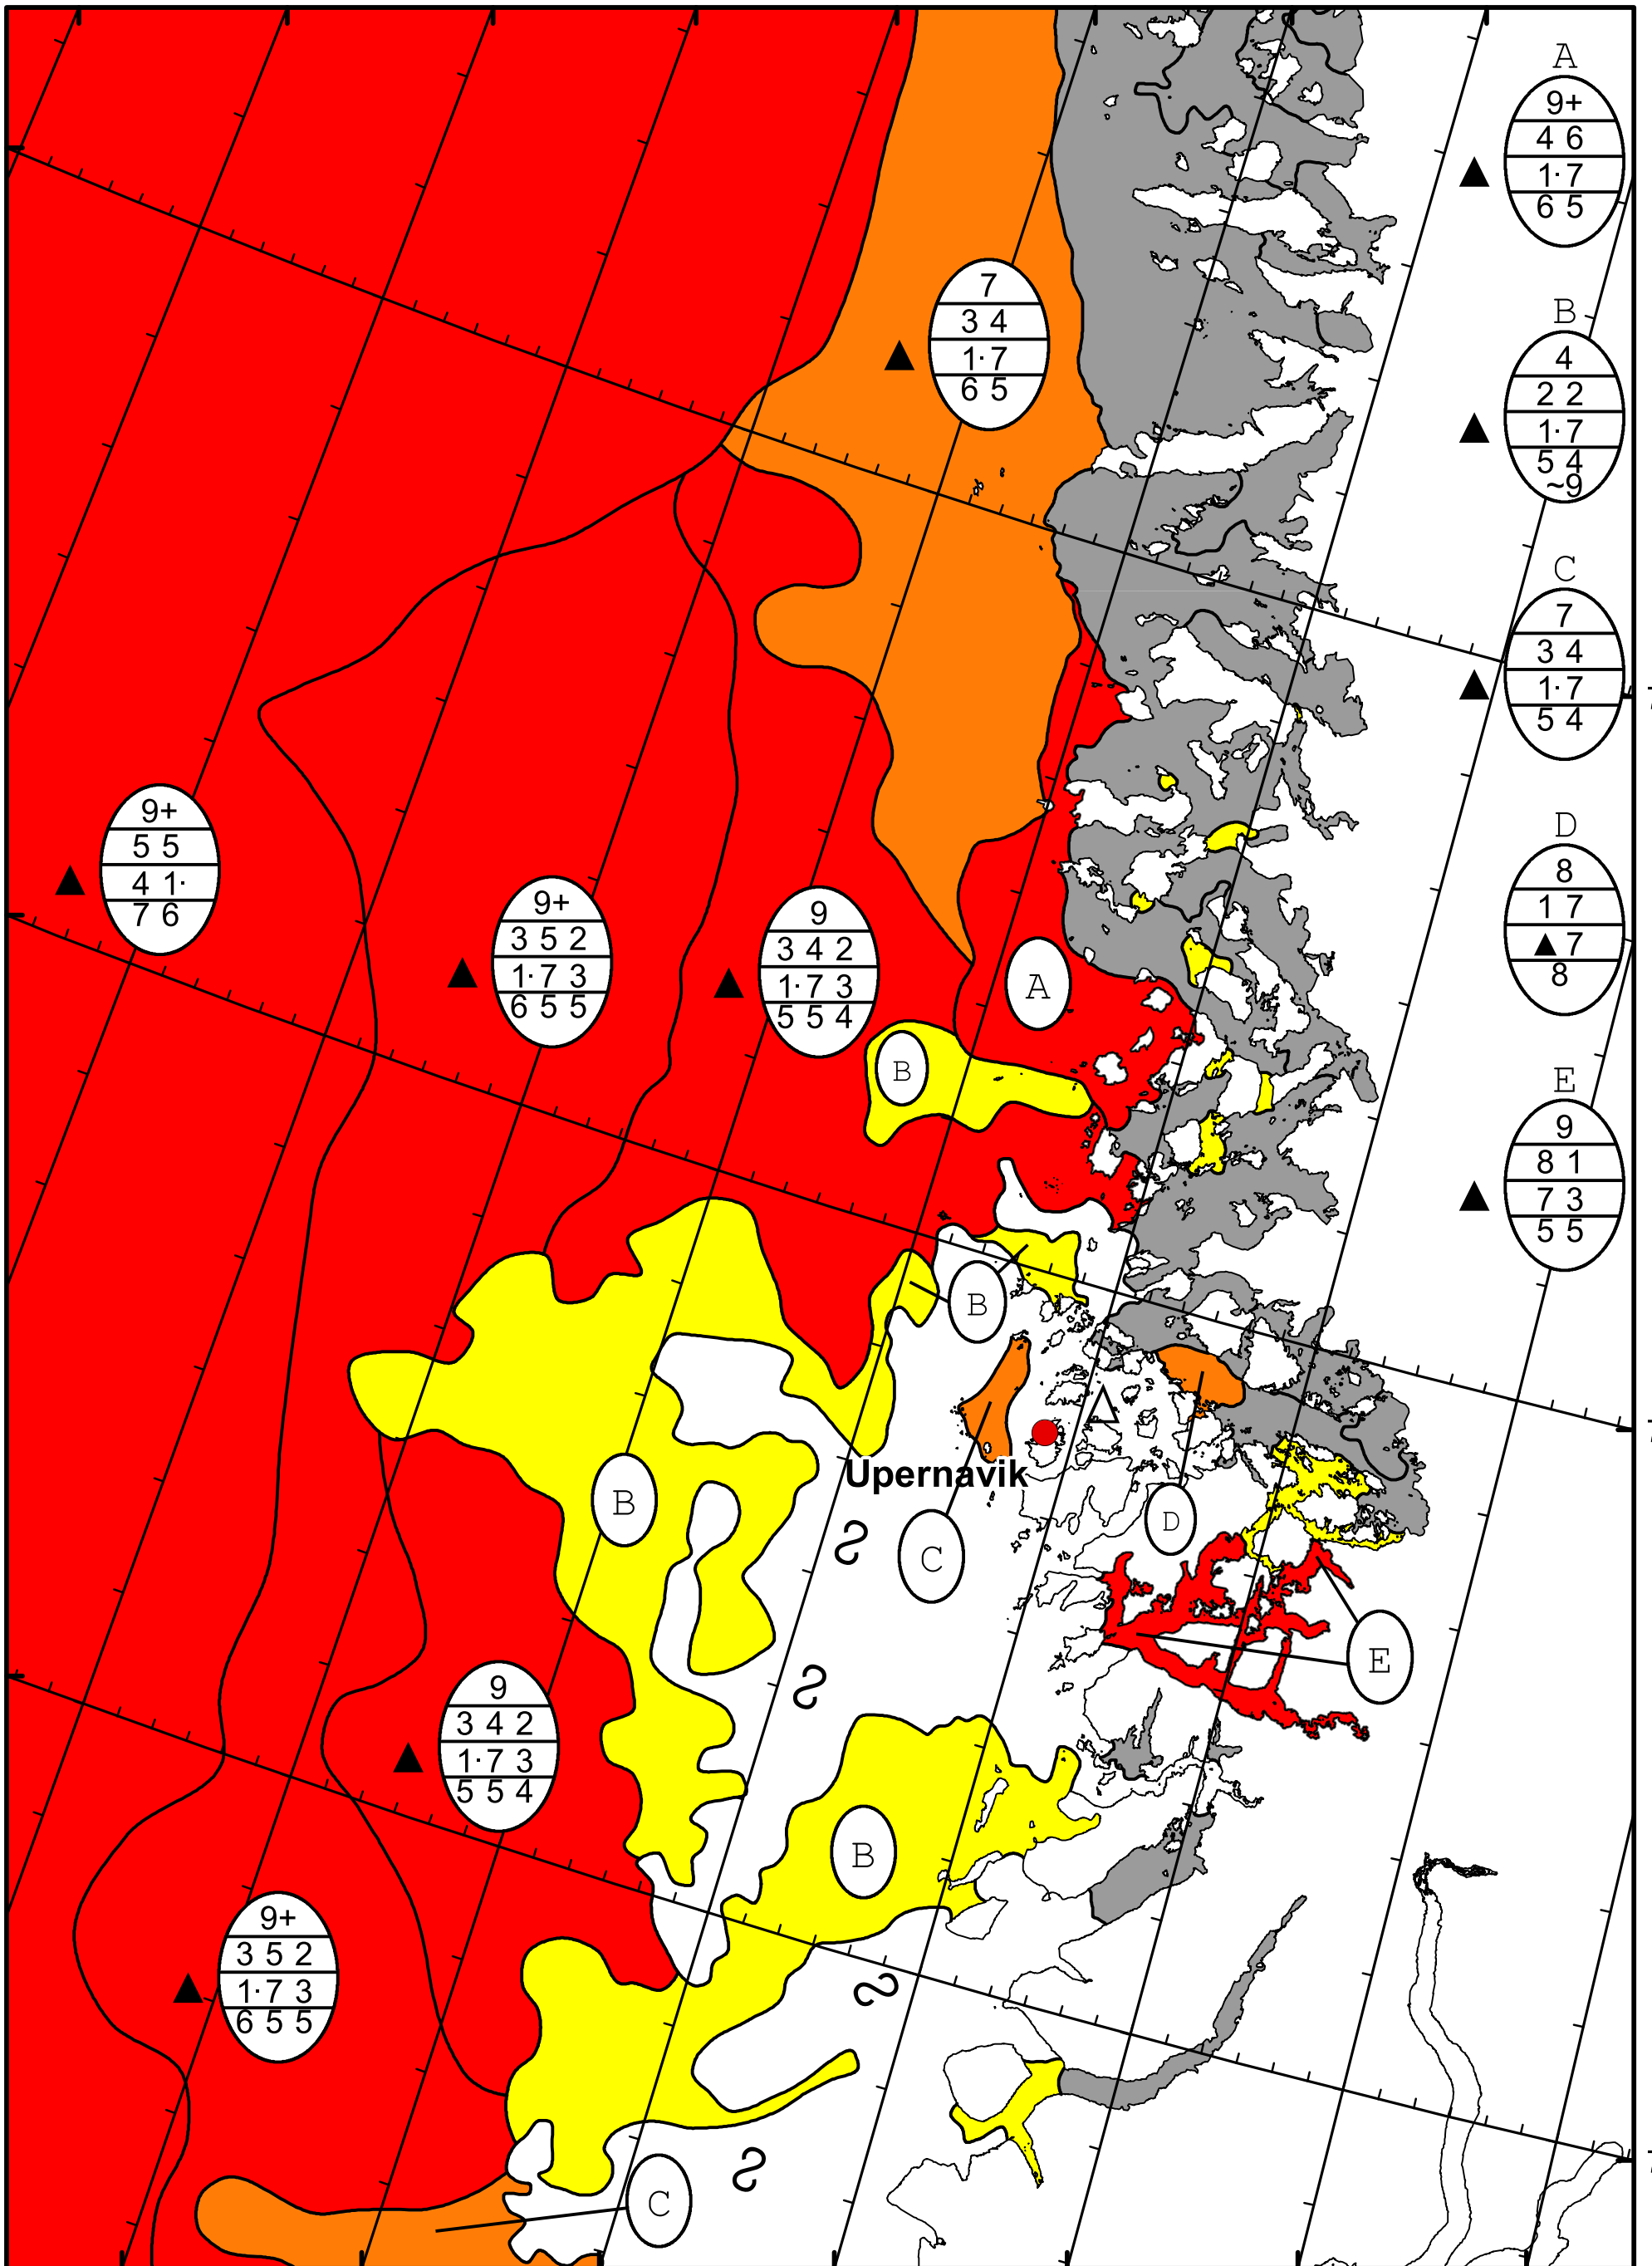

63°W 62°W 61°W 60°W 59°W 58°W 57°W 56°W

74°N

73°N

72°N

74°N

73°N

72°N

DMI
Ice Service

West Greenland Ice Chart

Danish Meteorological Institute

Valid: 09 May 2026, 17:35 UTC