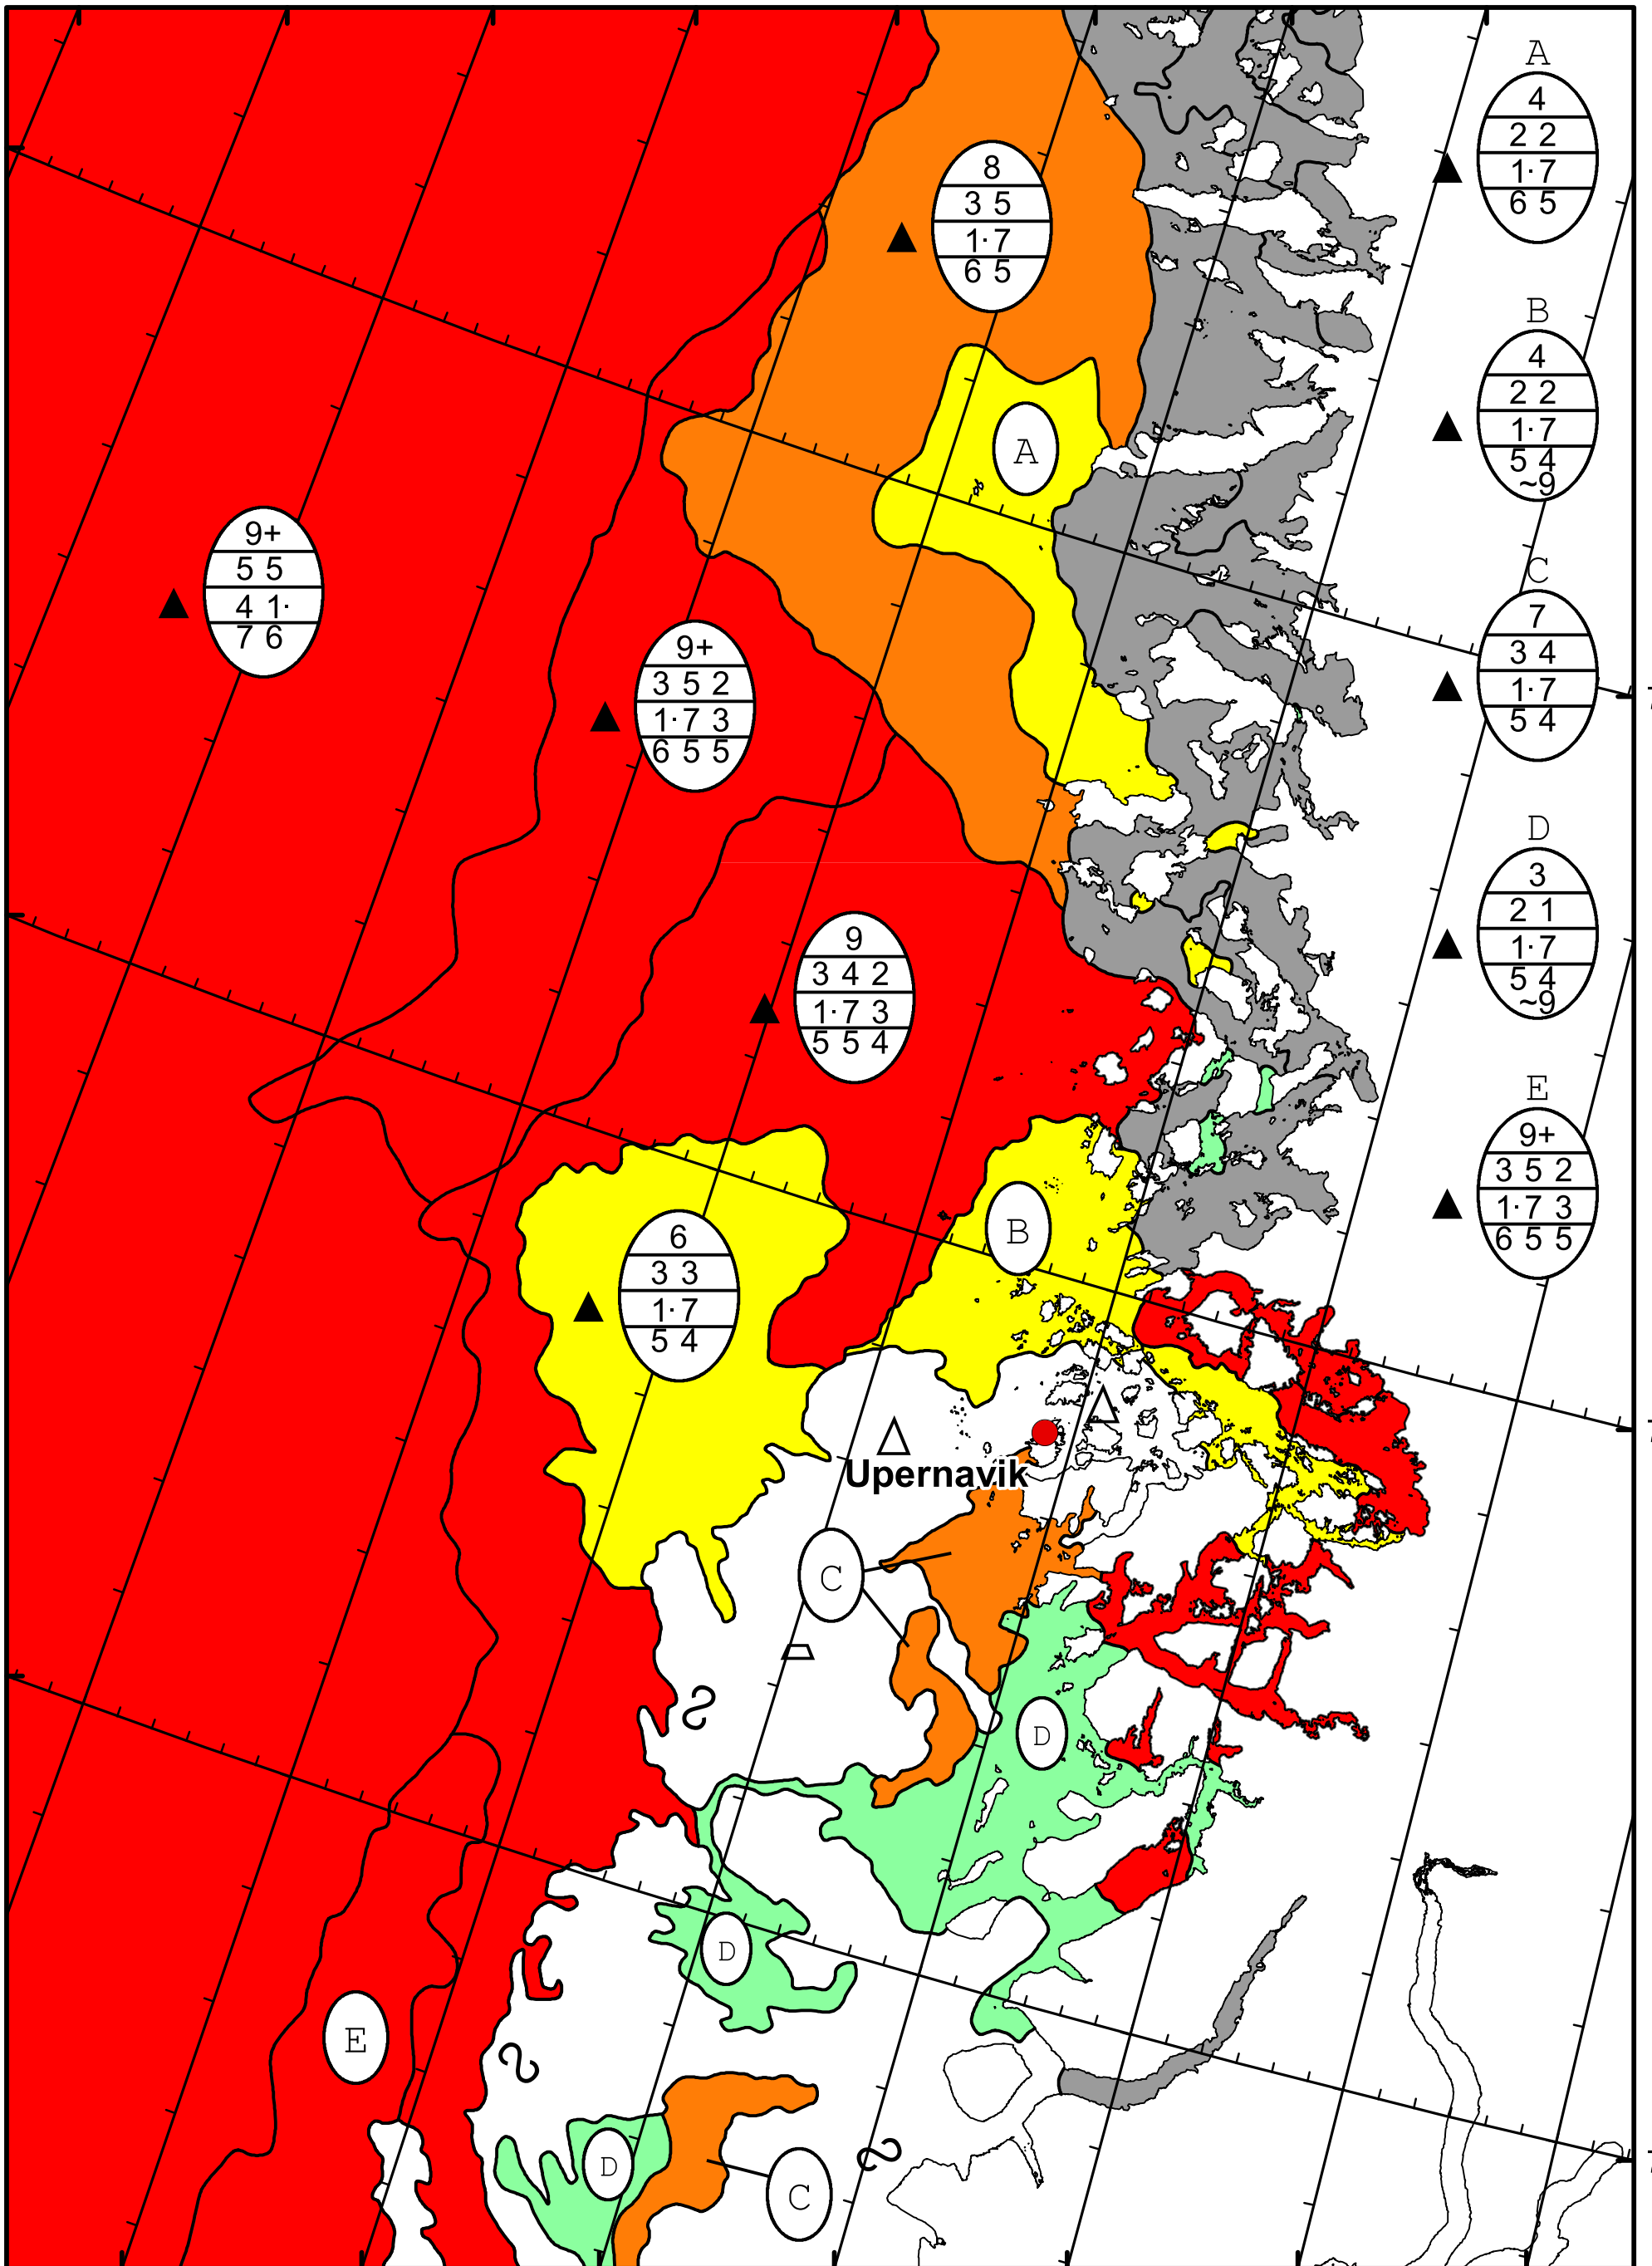

63°W 62°W 61°W 60°W 59°W 58°W 57°W 56°W

74°N

73°N

72°N

74°N

73°N

72°N

DMI
Ice Service

West Greenland Ice Chart

Danish Meteorological Institute

Valid: 13 May 2026, 21:20 UTC