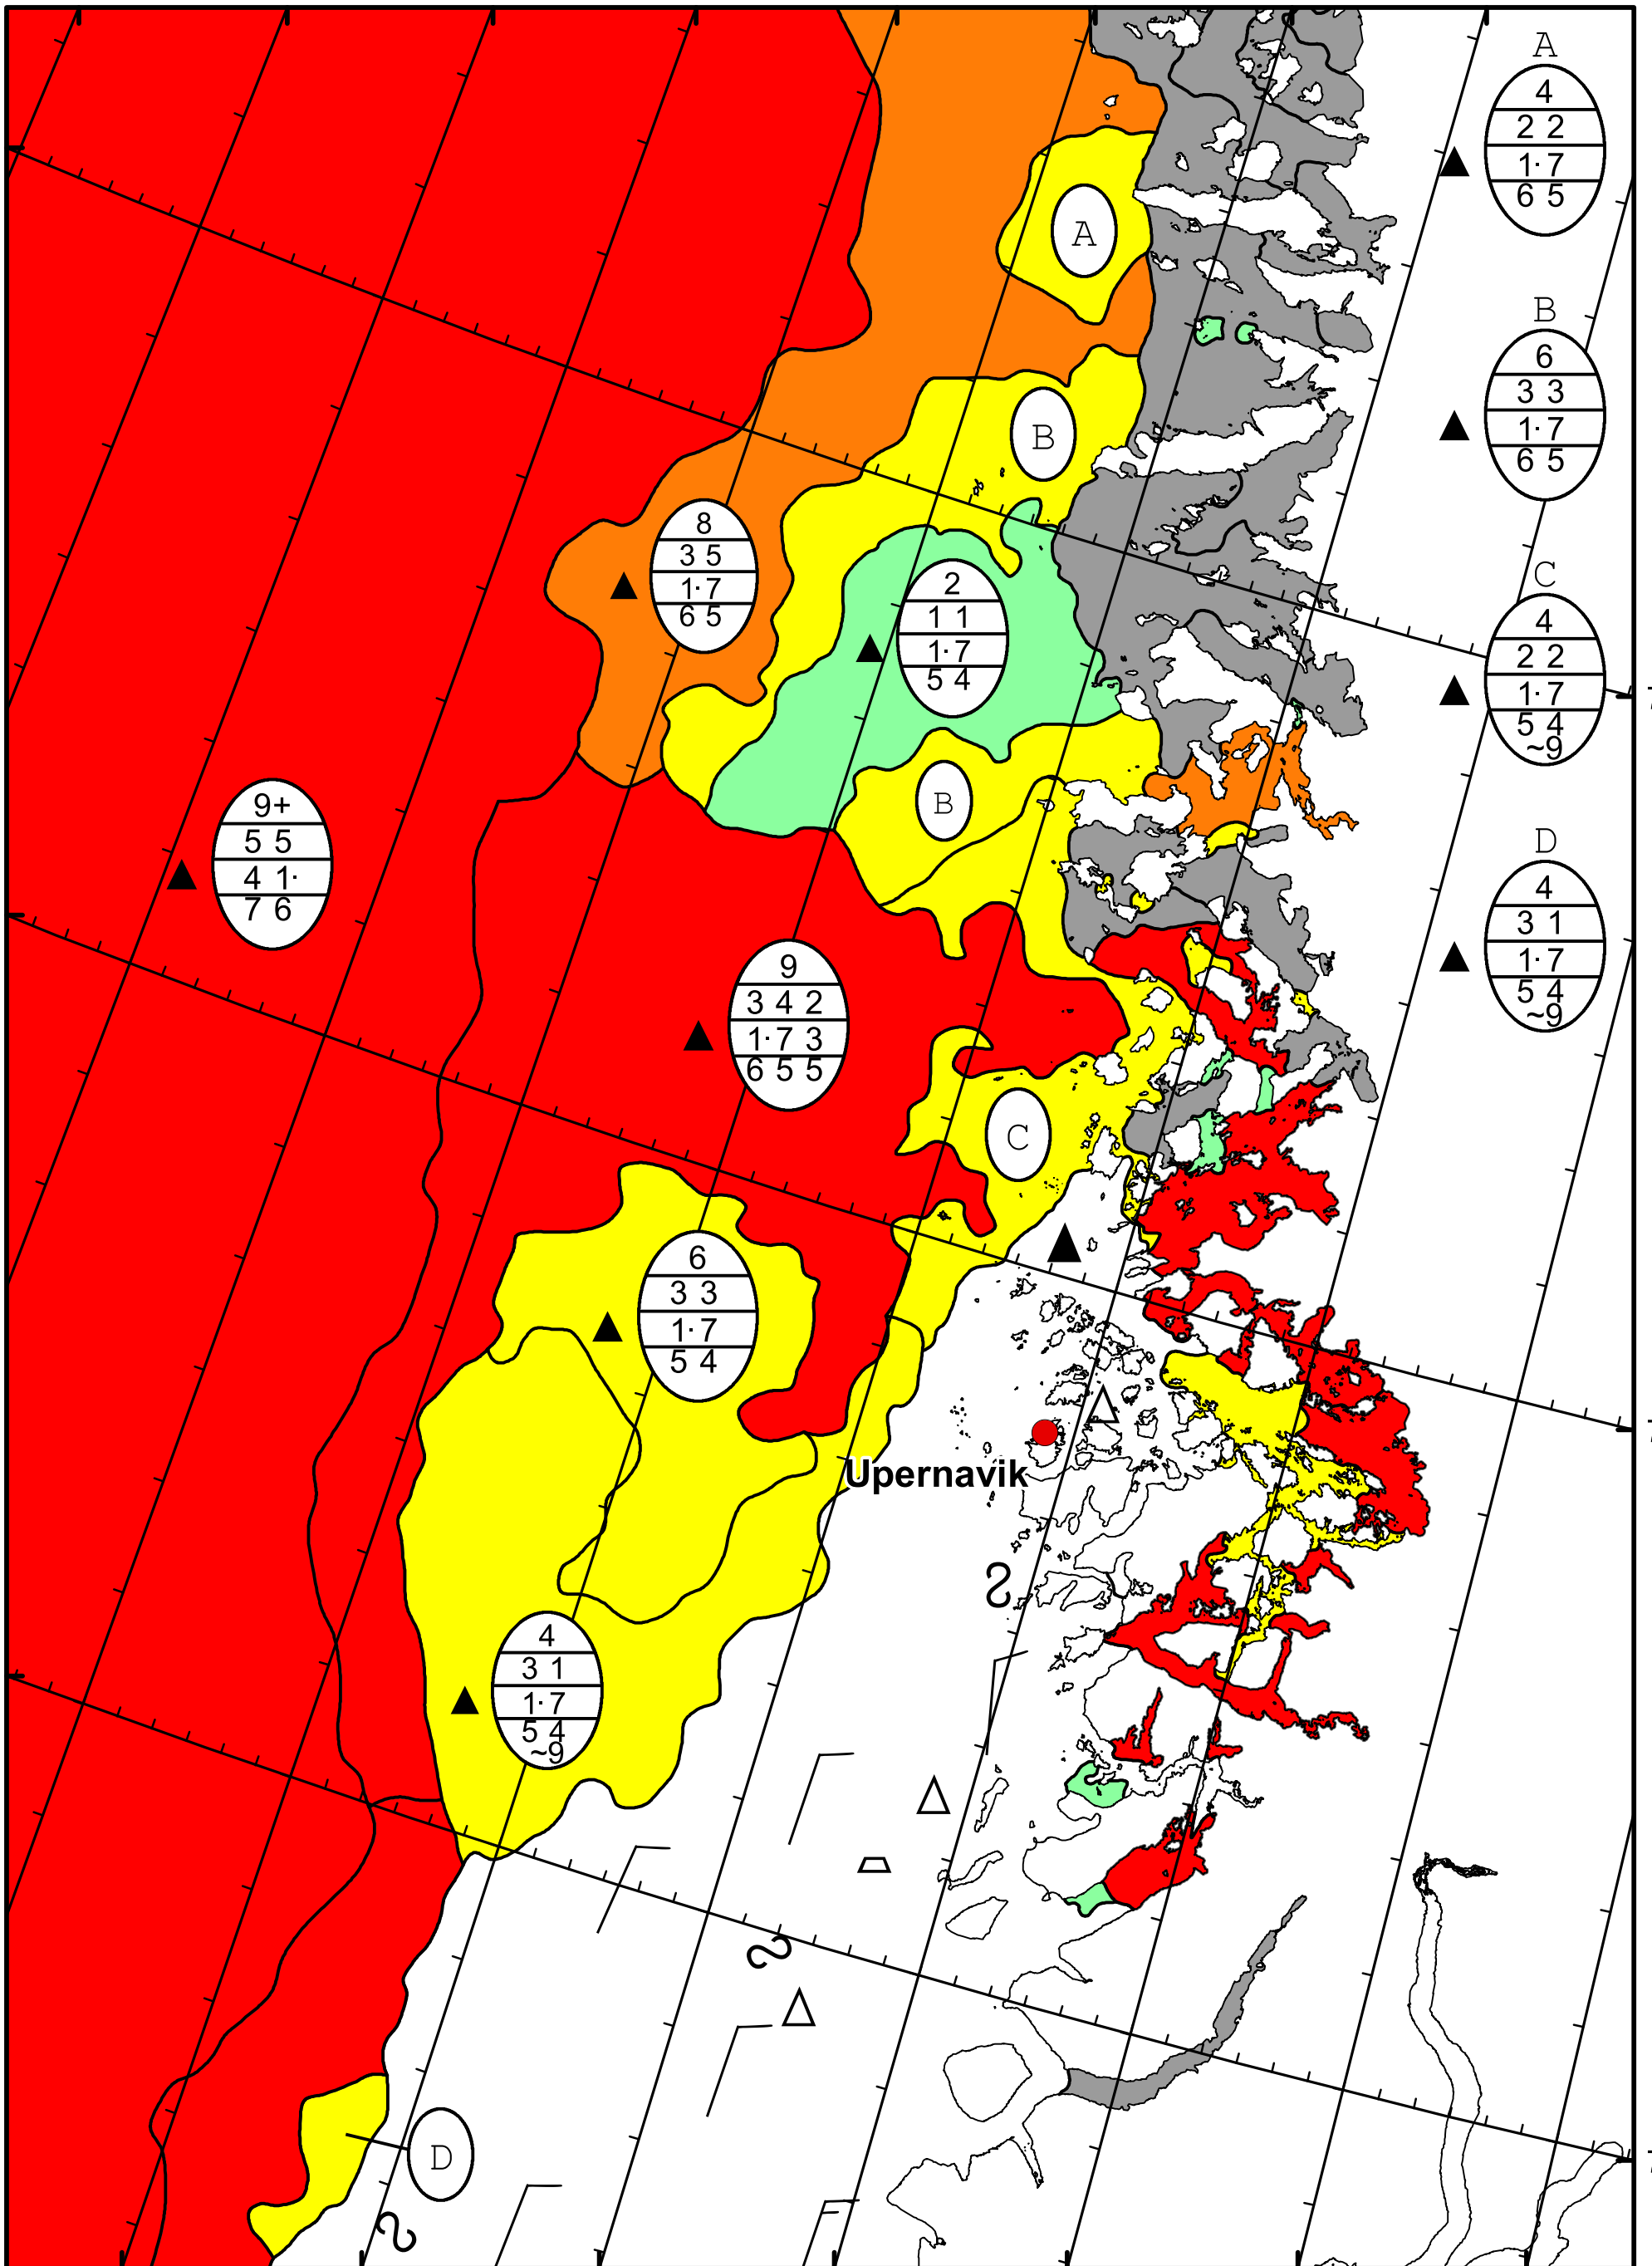

63°W 62°W 61°W 60°W 59°W 58°W 57°W 56°W

74°N

73°N

72°N

74°N

73°N

72°N

DMI  
Ice Service

### West Greenland Ice Chart

Danish Meteorological Institute

Valid: 17 May 2026, 20:55 UTC