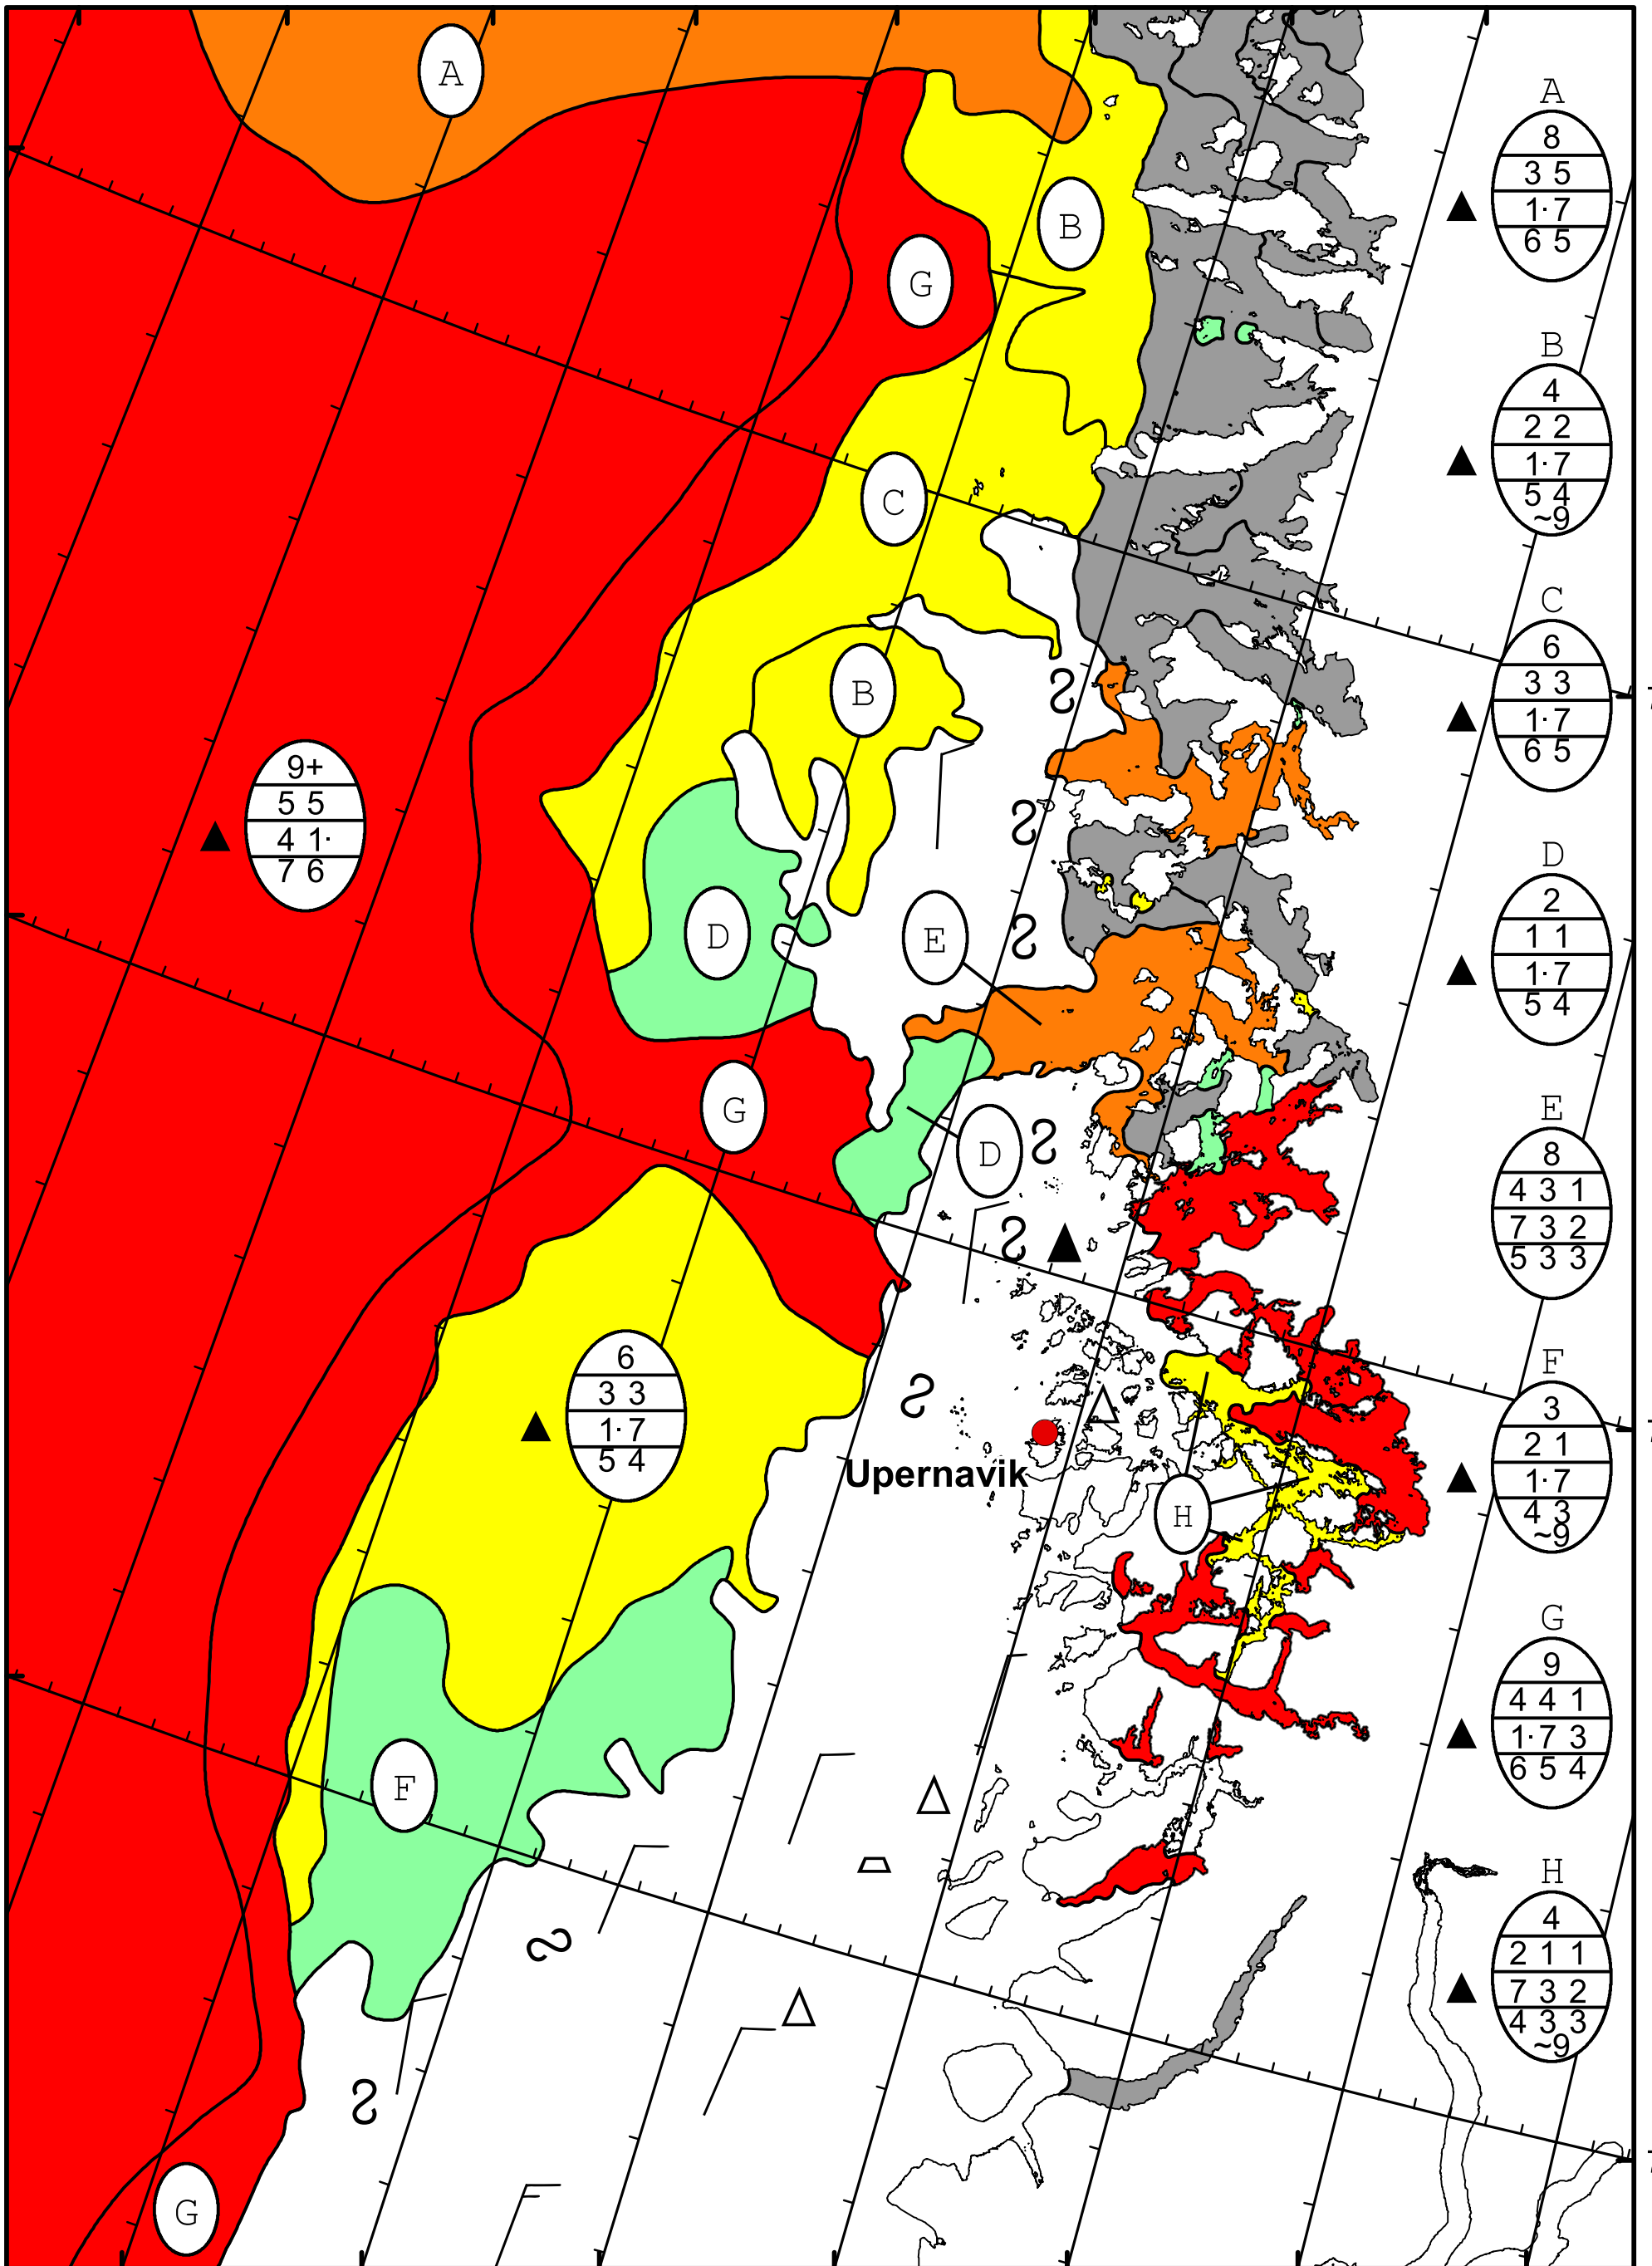

63°W 62°W 61°W 60°W 59°W 58°W 57°W 56°W

74°N

73°N

72°N

74°N

73°N

72°N

Upernavik

DMI Ice Service

West Greenland Ice Chart

Danish Meteorological Institute

Valid: 20 May 2026, 10:40 UTC