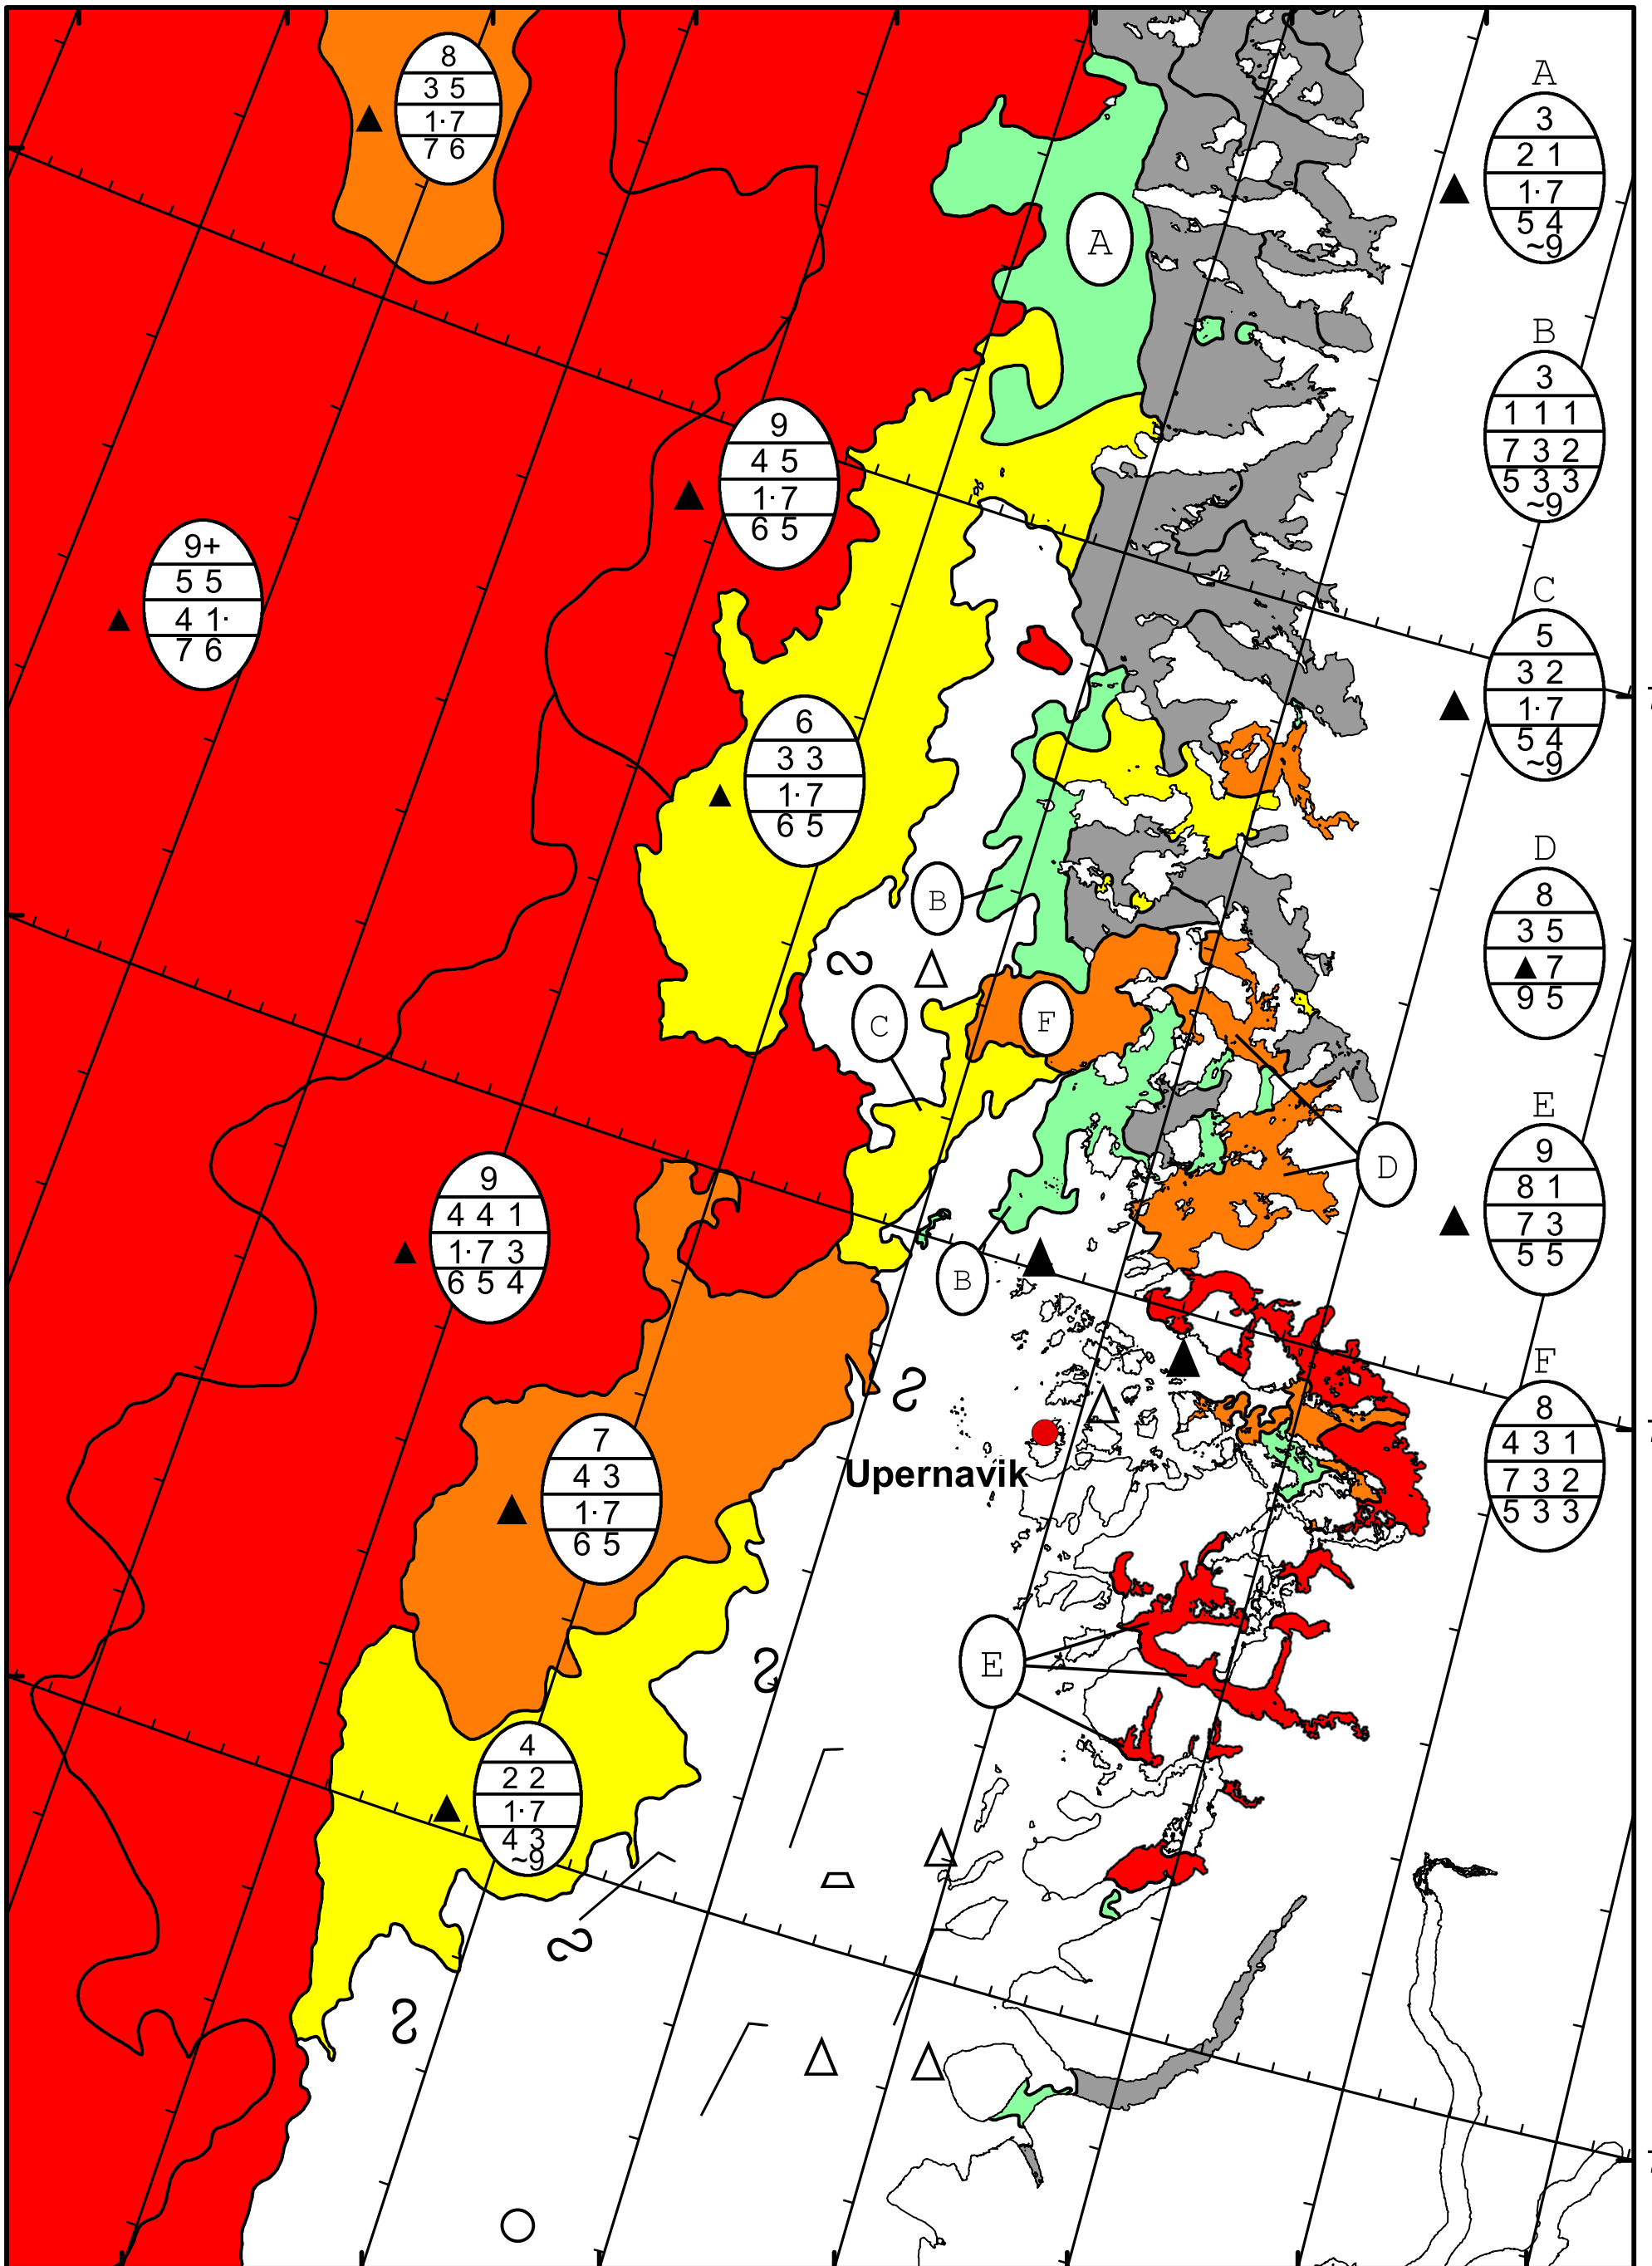

63°W 62°W 61°W 60°W 59°W 58°W 57°W 56°W

74°N

73°N

72°N

74°N

73°N

72°N

DMI
Ice Service

West Greenland Ice Chart

Danish Meteorological Institute

Valid: 21 May 2026, 21:05 UTC