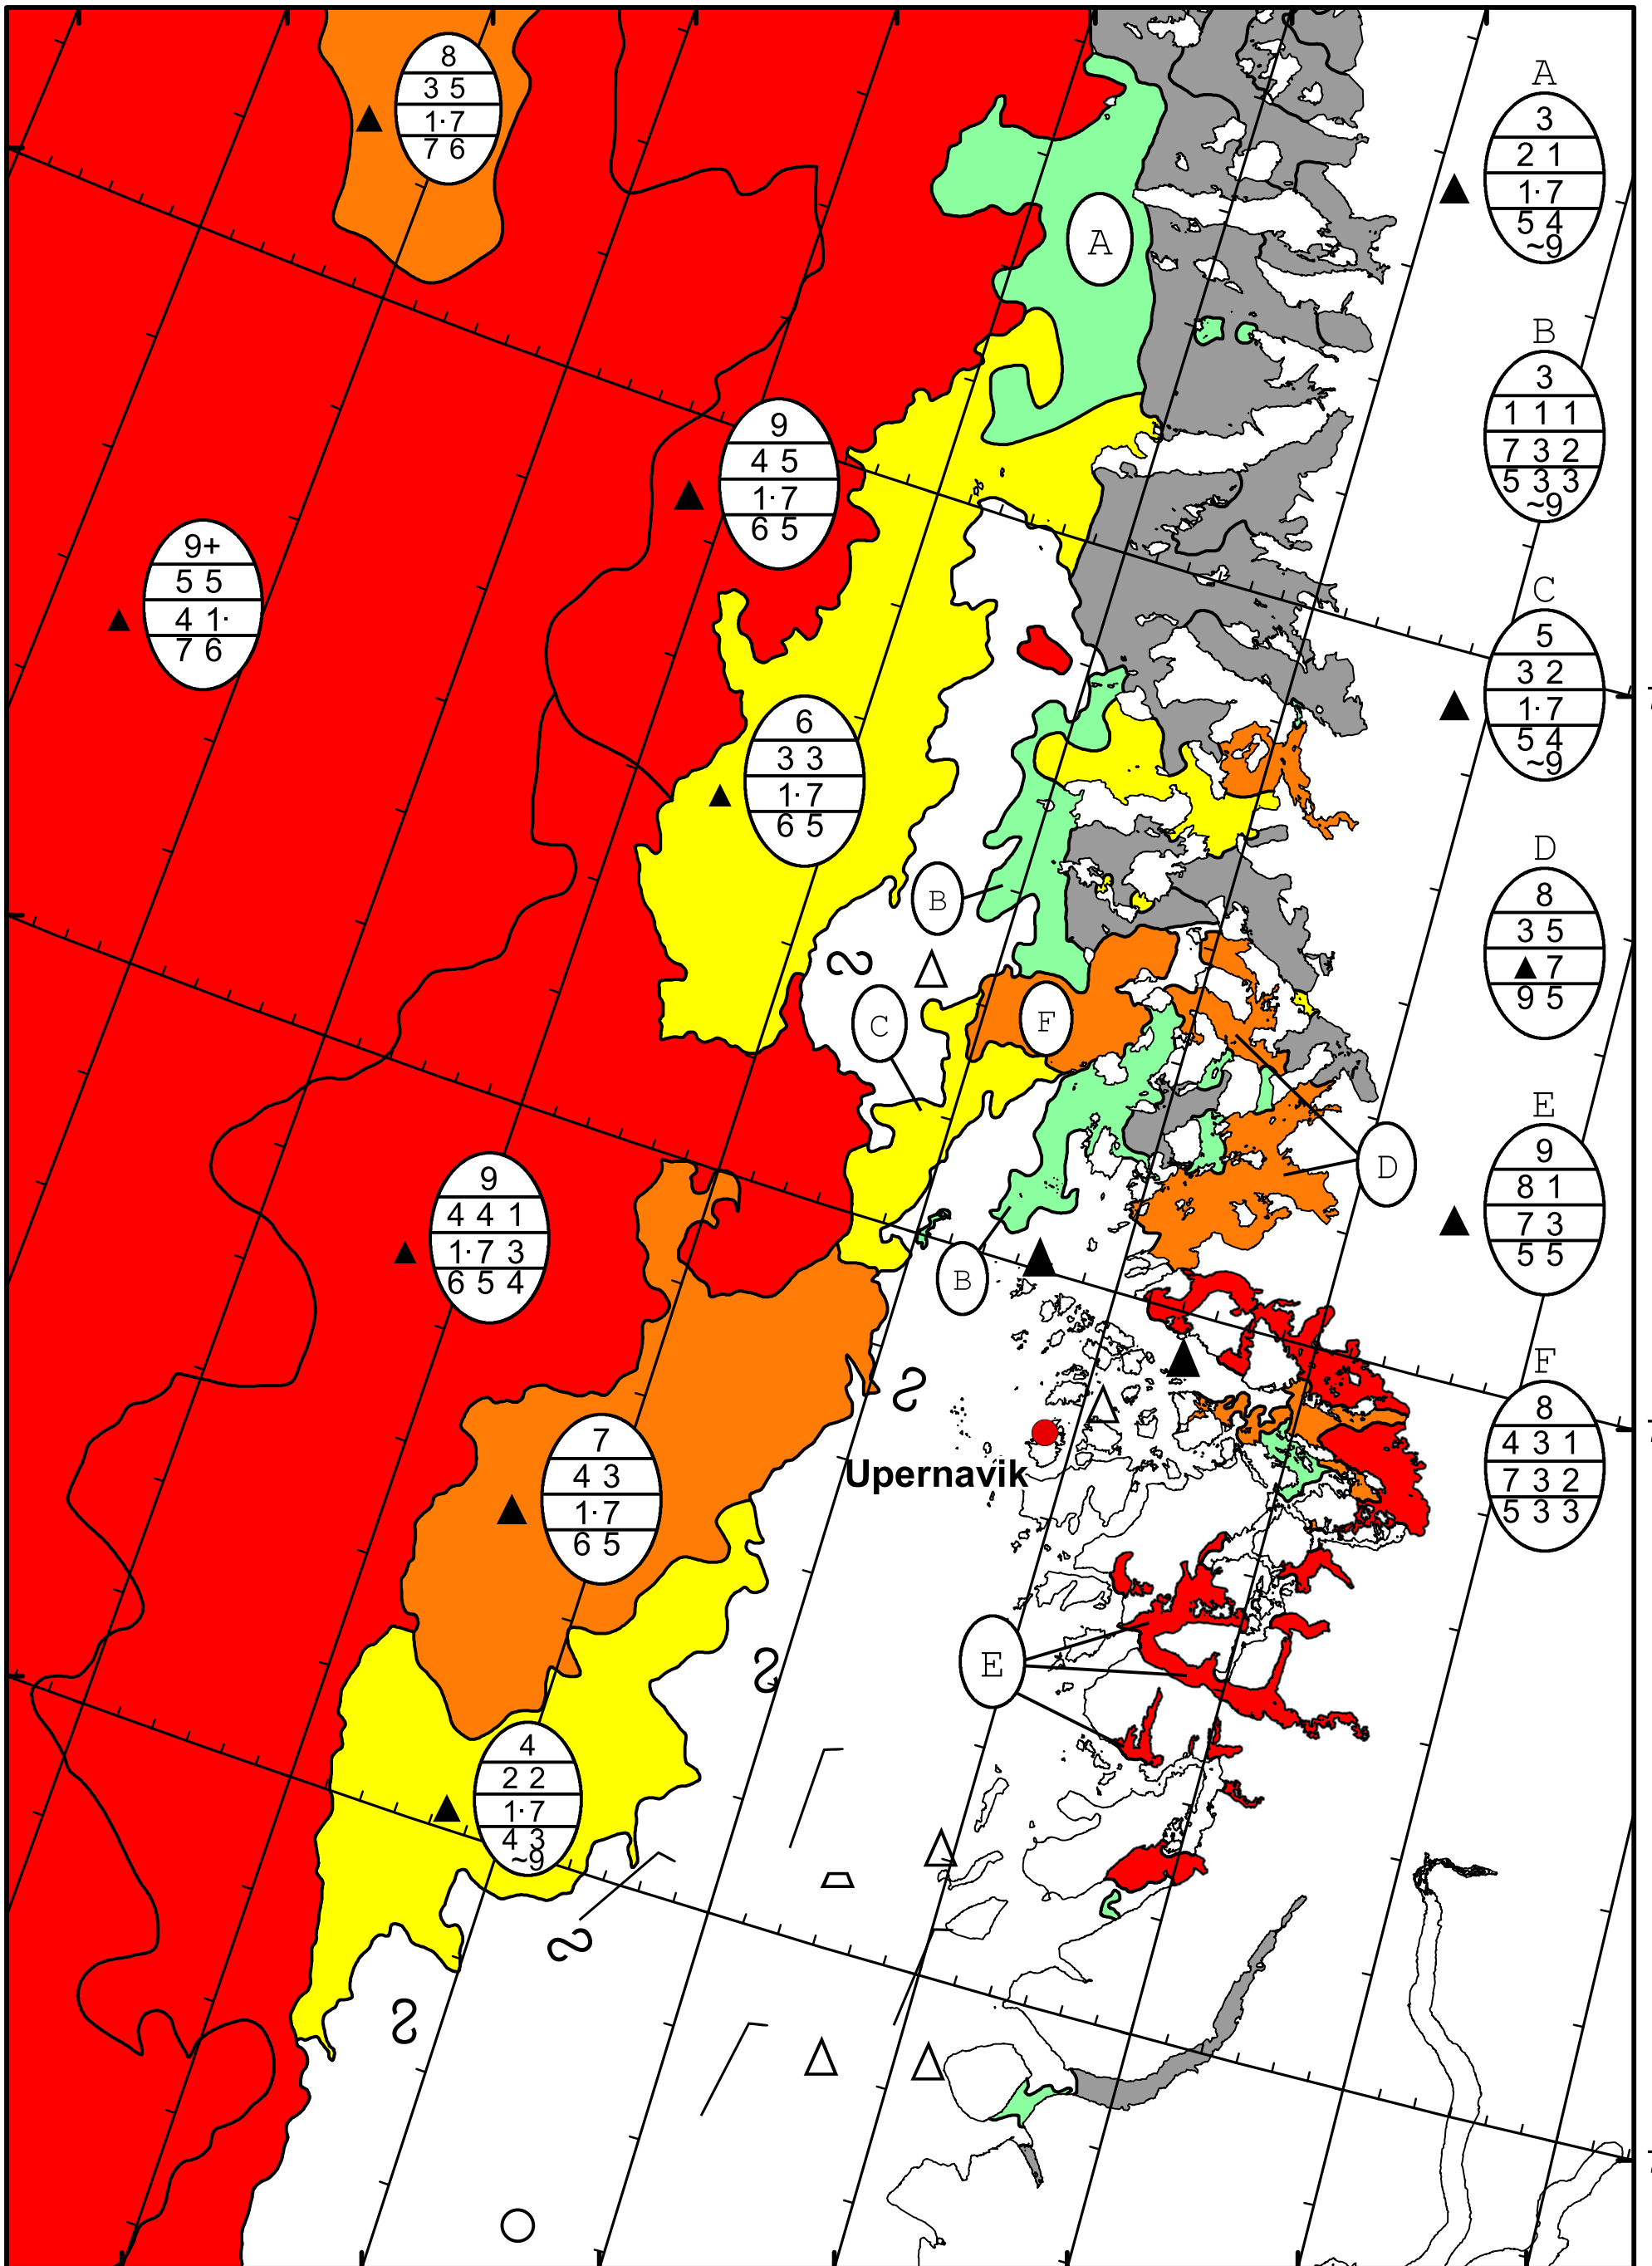

63°W 62°W 61°W 60°W 59°W 58°W 57°W 56°W

74°N

73°N

72°N

74°N

73°N

72°N

DMI
Ice Service

West Greenland Ice Chart

Danish Meteorological Institute

Valid: 21 May 2026, 21:10 UTC