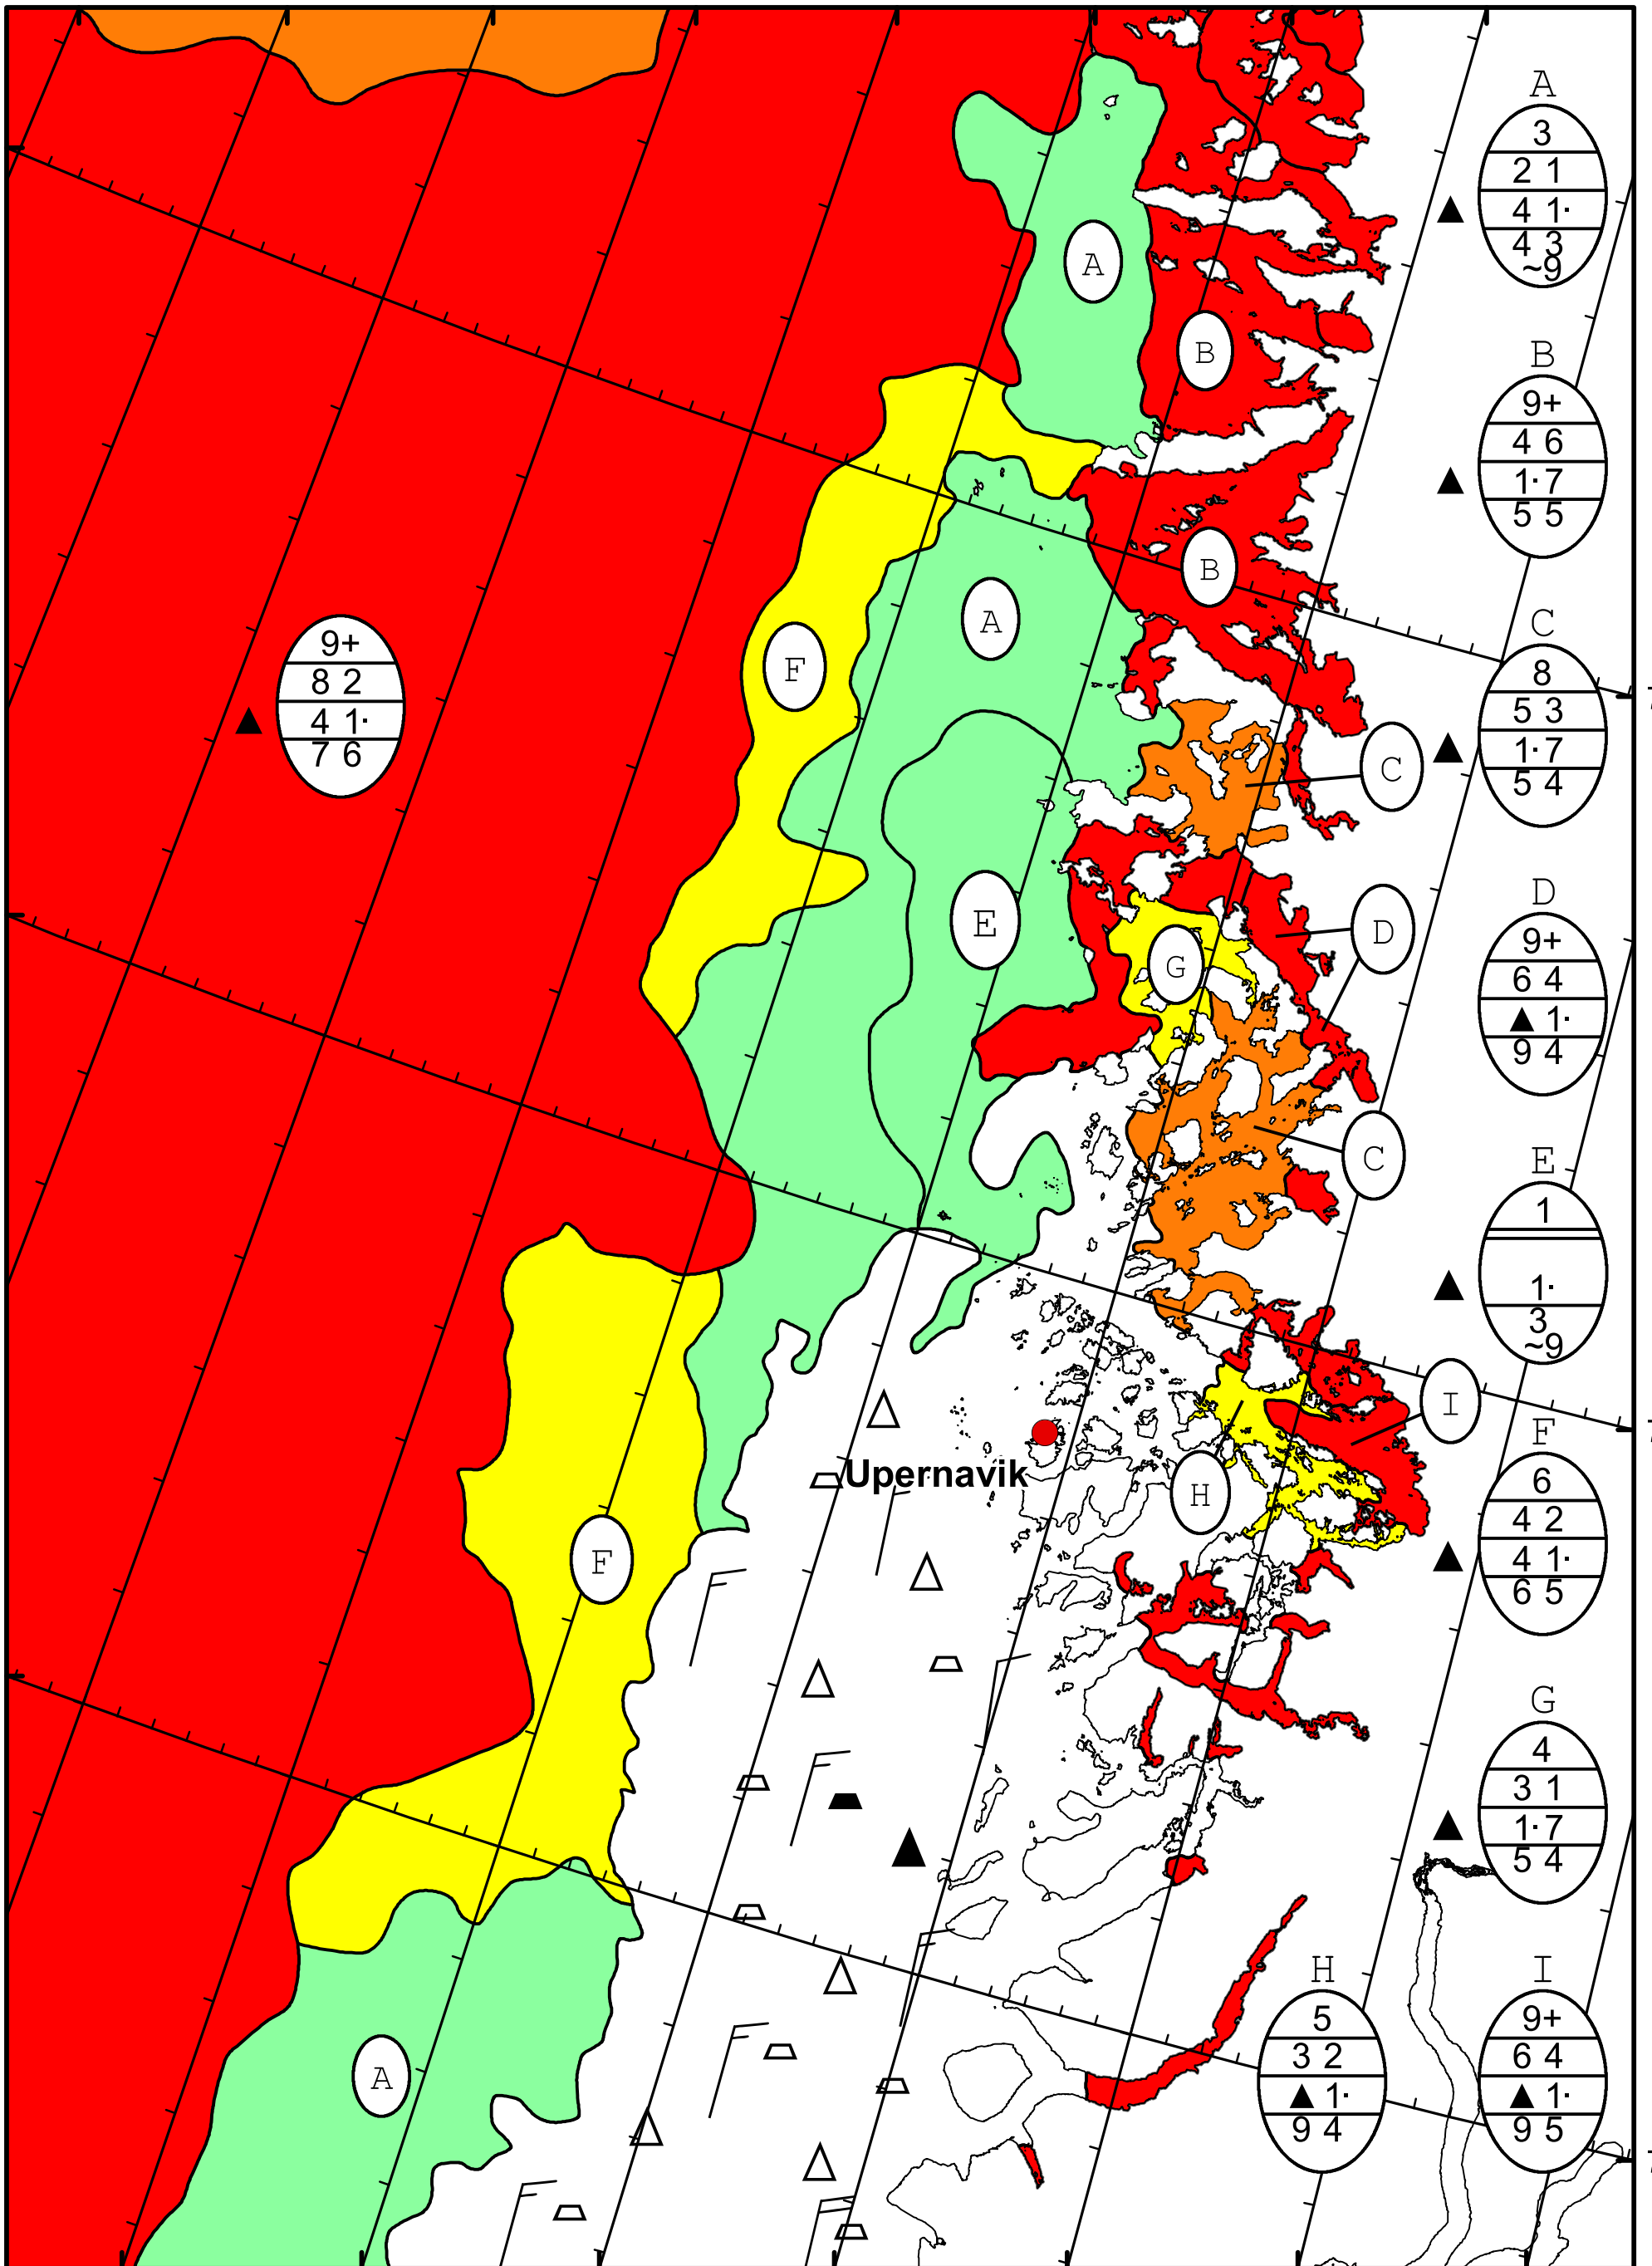

63°W 62°W 61°W 60°W 59°W 58°W 57°W 56°W

74°N

73°N

72°N

74°N

73°N

72°N

DMI
Ice Service

West Greenland Ice Chart

Danish Meteorological Institute

Valid: 26 May 2026, 21:10 UTC

Upernavik