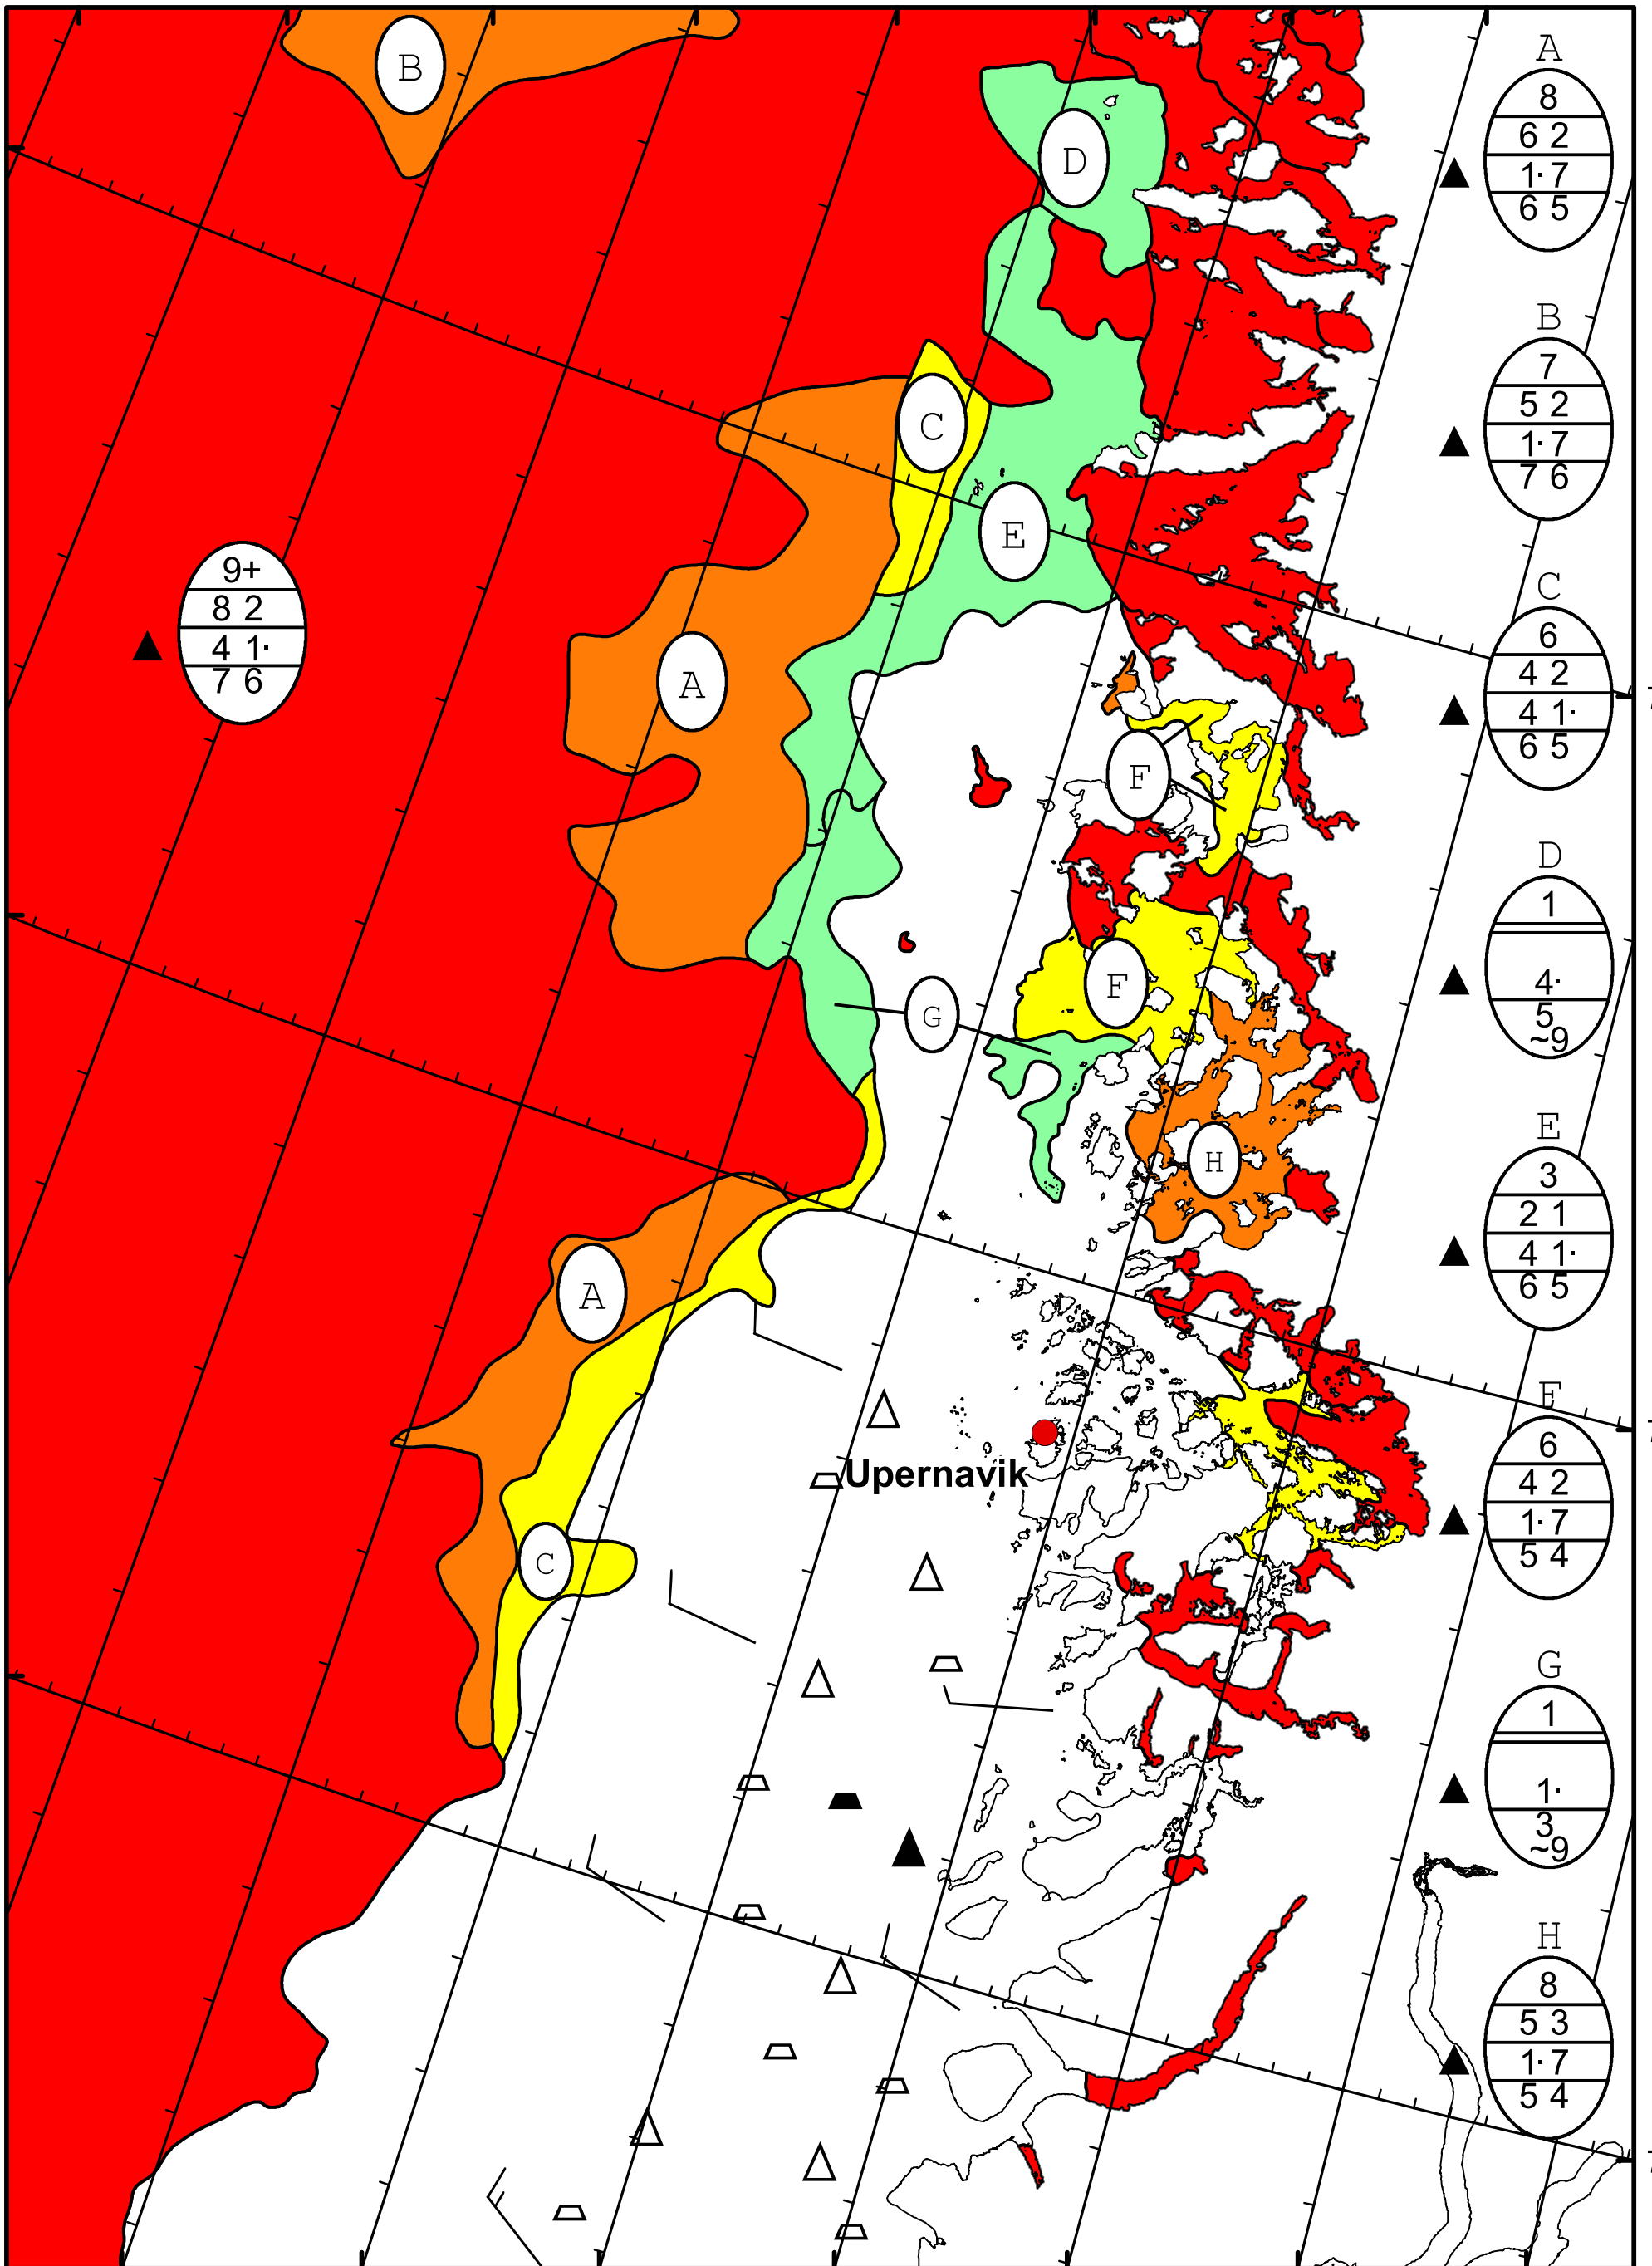

63°W 62°W 61°W 60°W 59°W 58°W 57°W 56°W

74°N

73°N

72°N

74°N

73°N

72°N

DMI Ice Service

West Greenland Ice Chart

Danish Meteorological Institute

Valid: 01 June 2026, 21:20 UTC