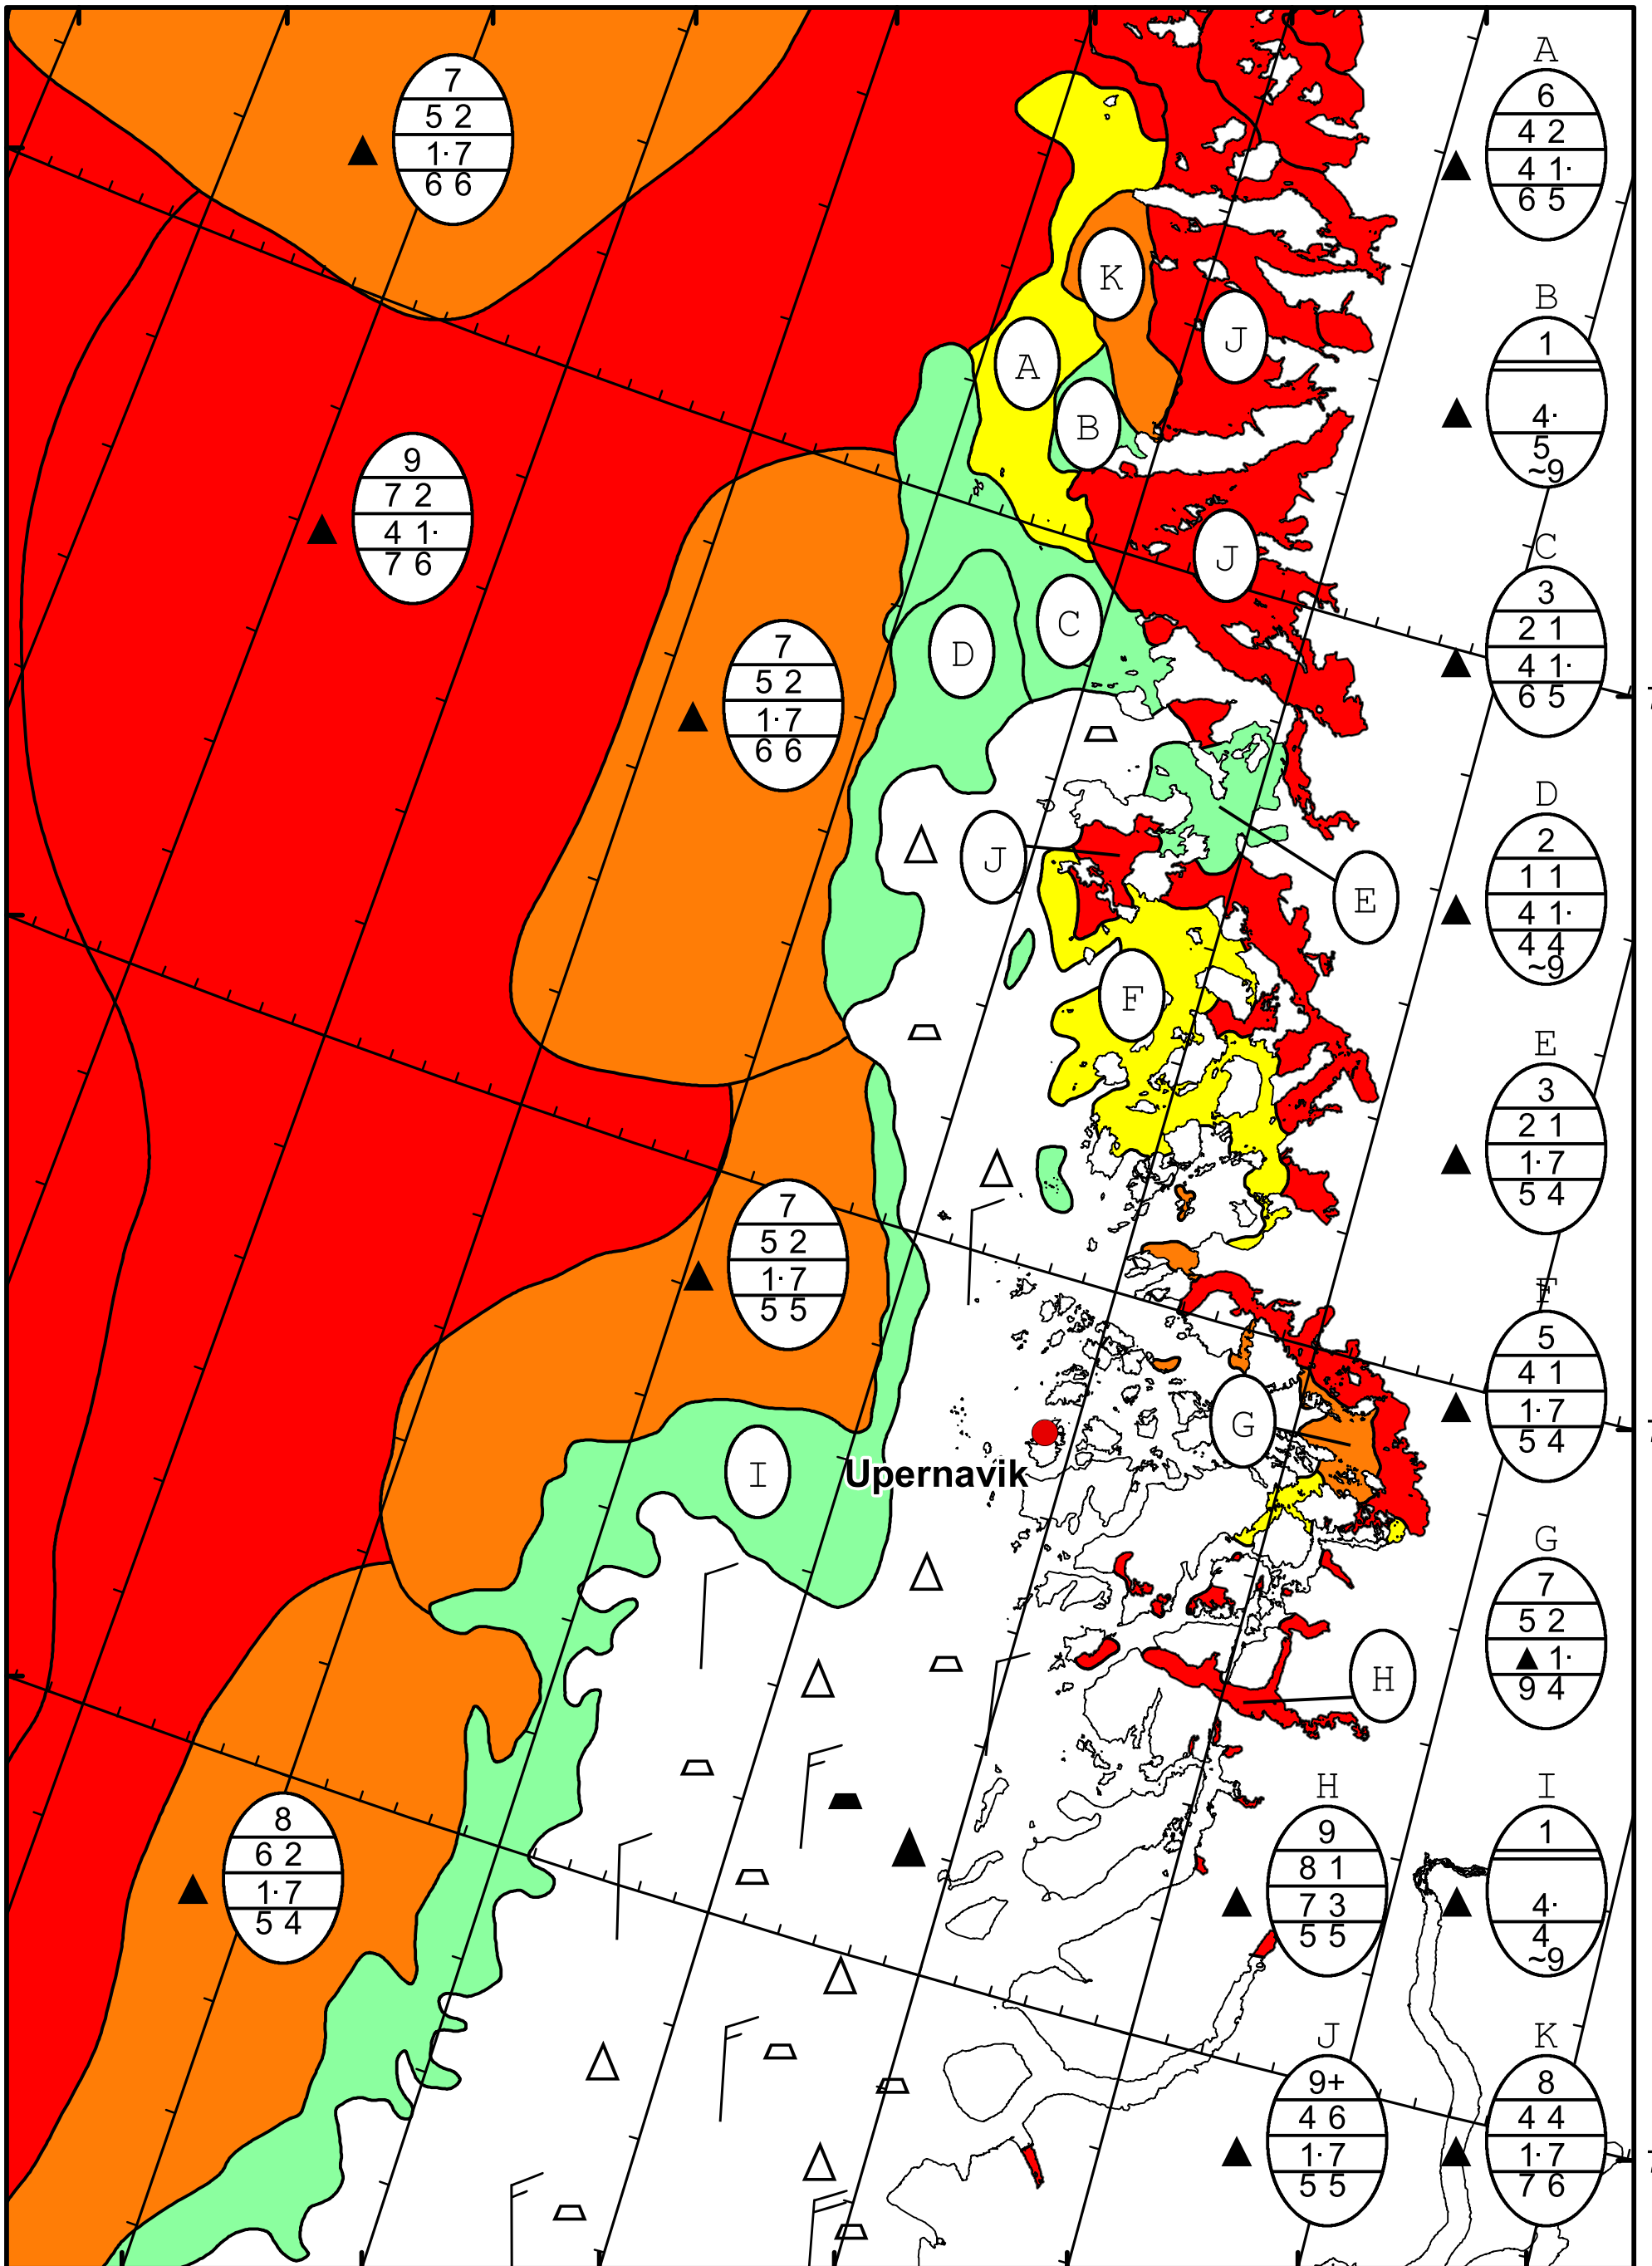

63°W 62°W 61°W 60°W 59°W 58°W 57°W 56°W

74°N

73°N

72°N

74°N

73°N

72°N

DMI  
Ice Service

### West Greenland Ice Chart

Danish Meteorological Institute

Valid: 03 June 2026, 21:45 UTC