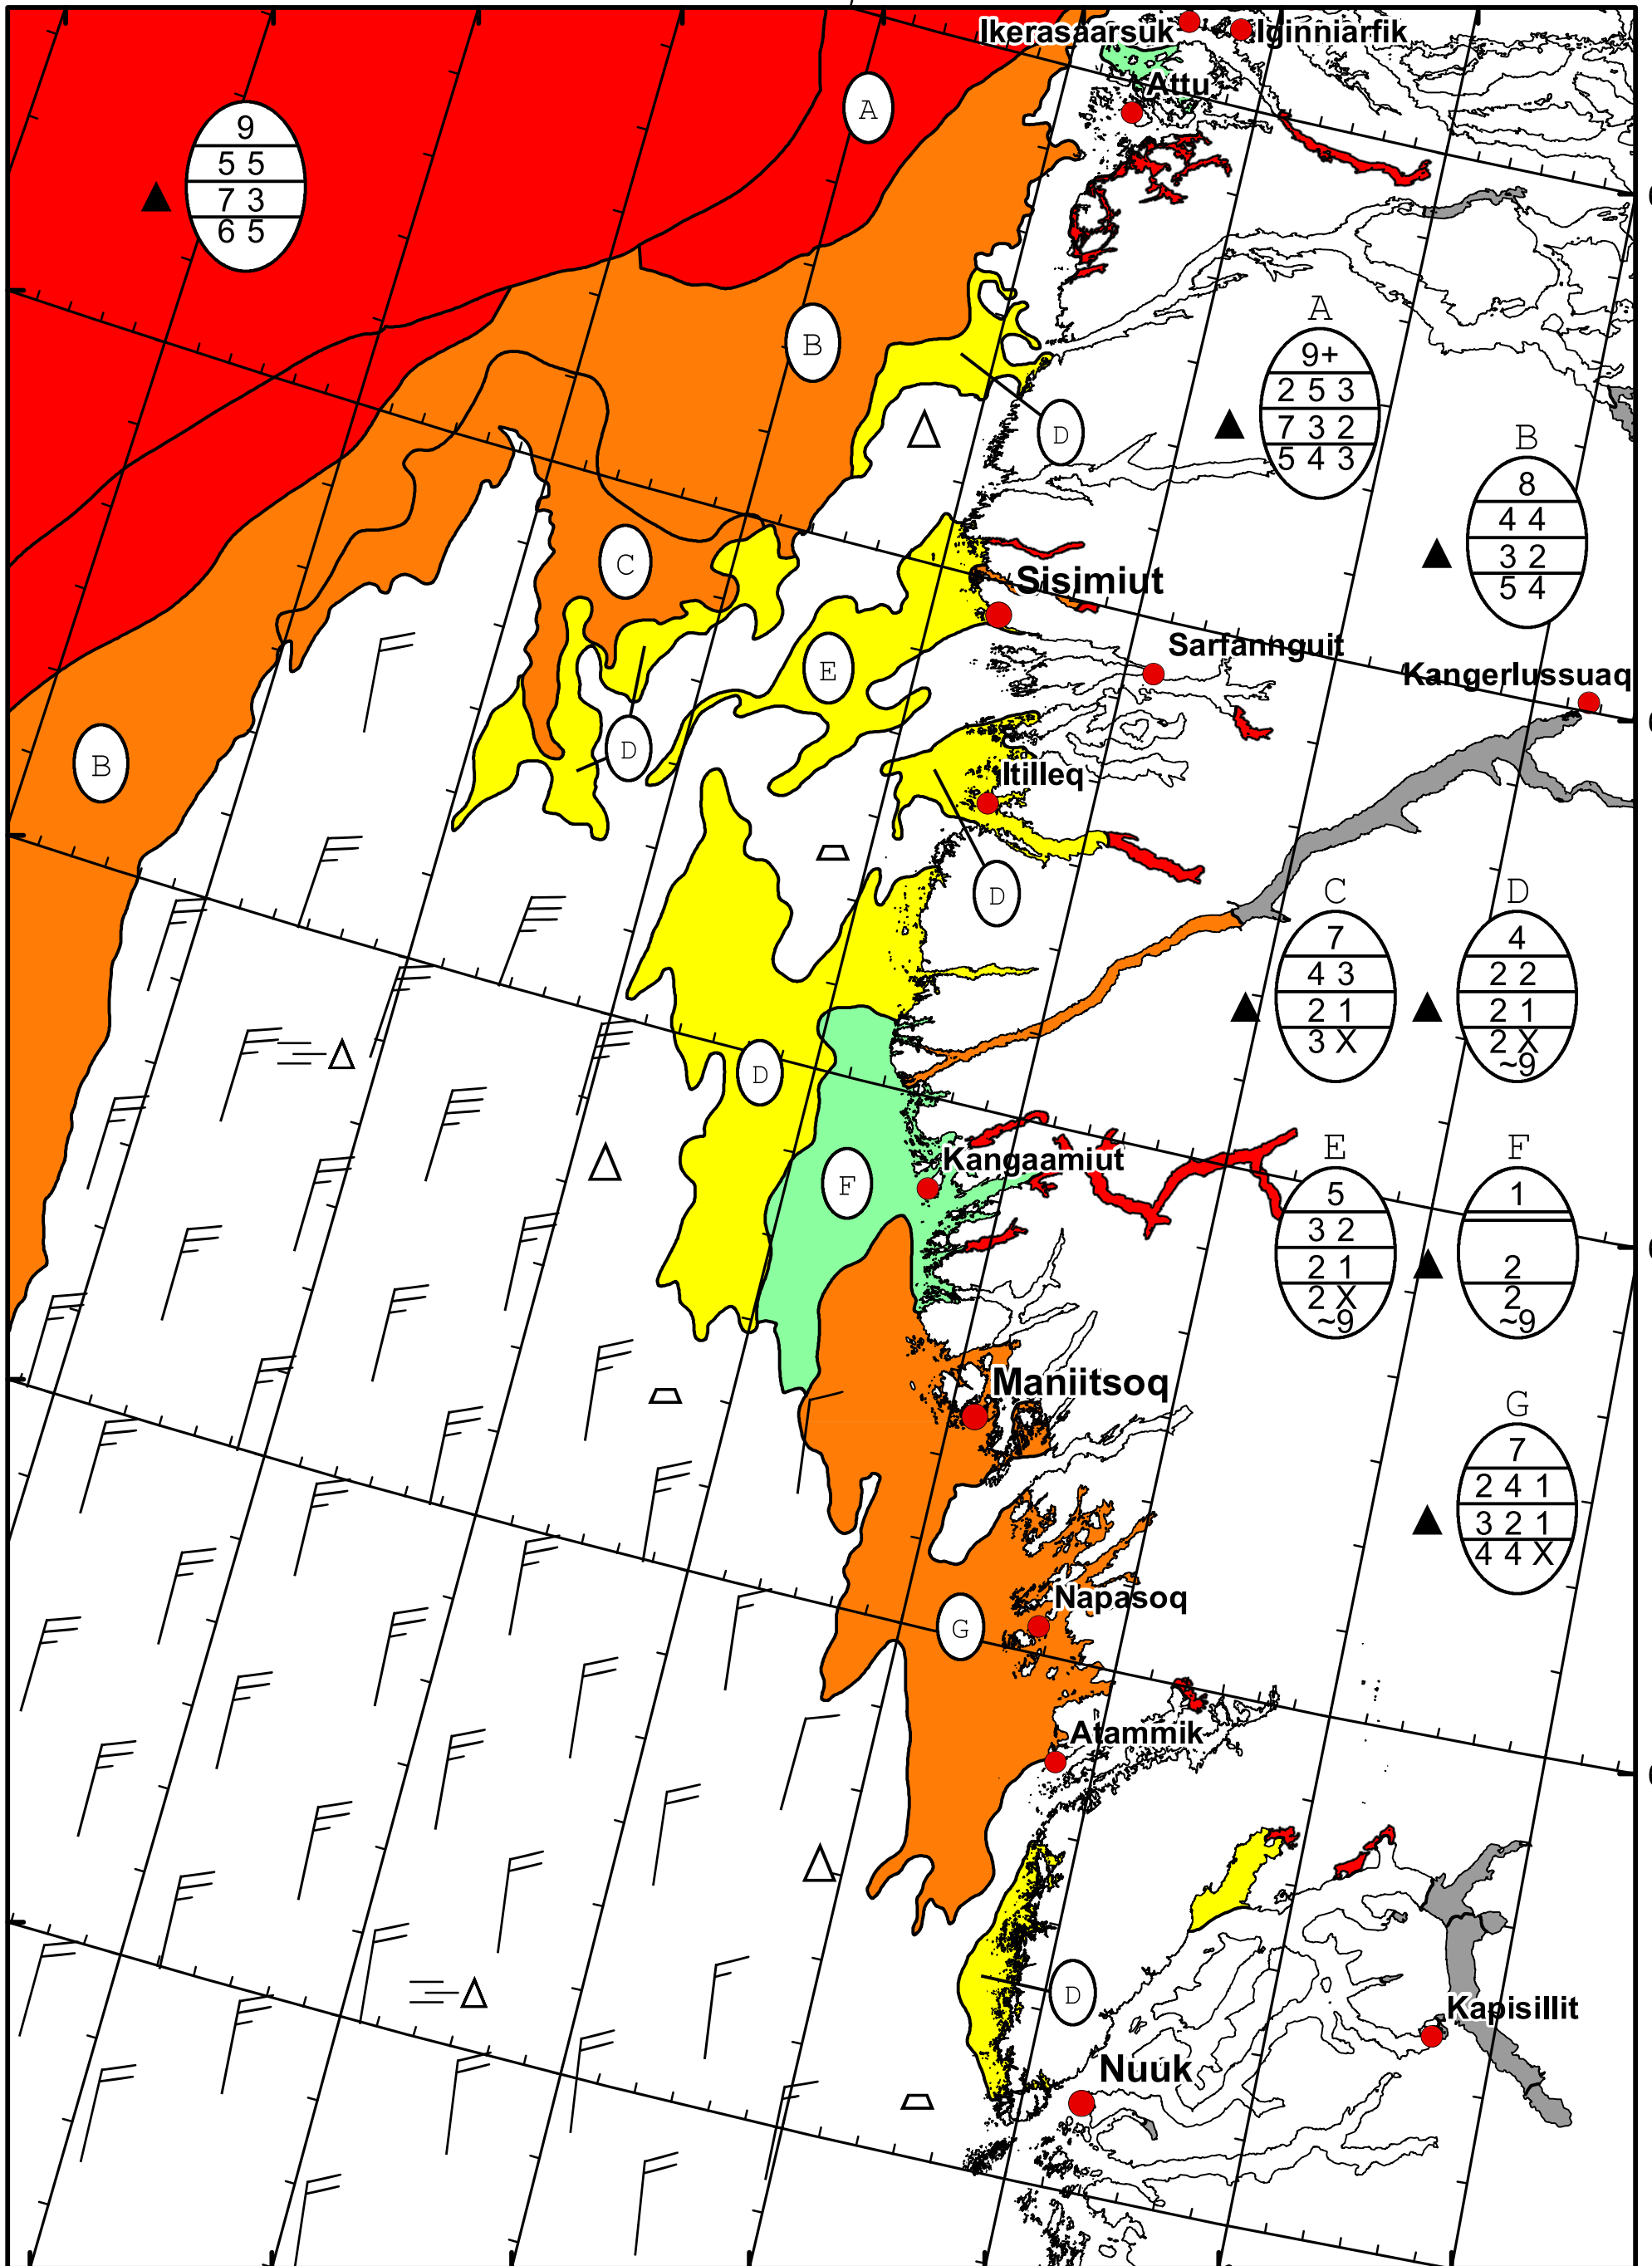

59°W 58°W 57°W 56°W 55°W 54°W 53°W 52°W

67°N

68°N

66°N

67°N

65°N

66°N

64°N

65°N

DMI
Ice Service

West Greenland Ice Chart

Danish Meteorological Institute

Valid: 29 December 2024, 10:20 UTC