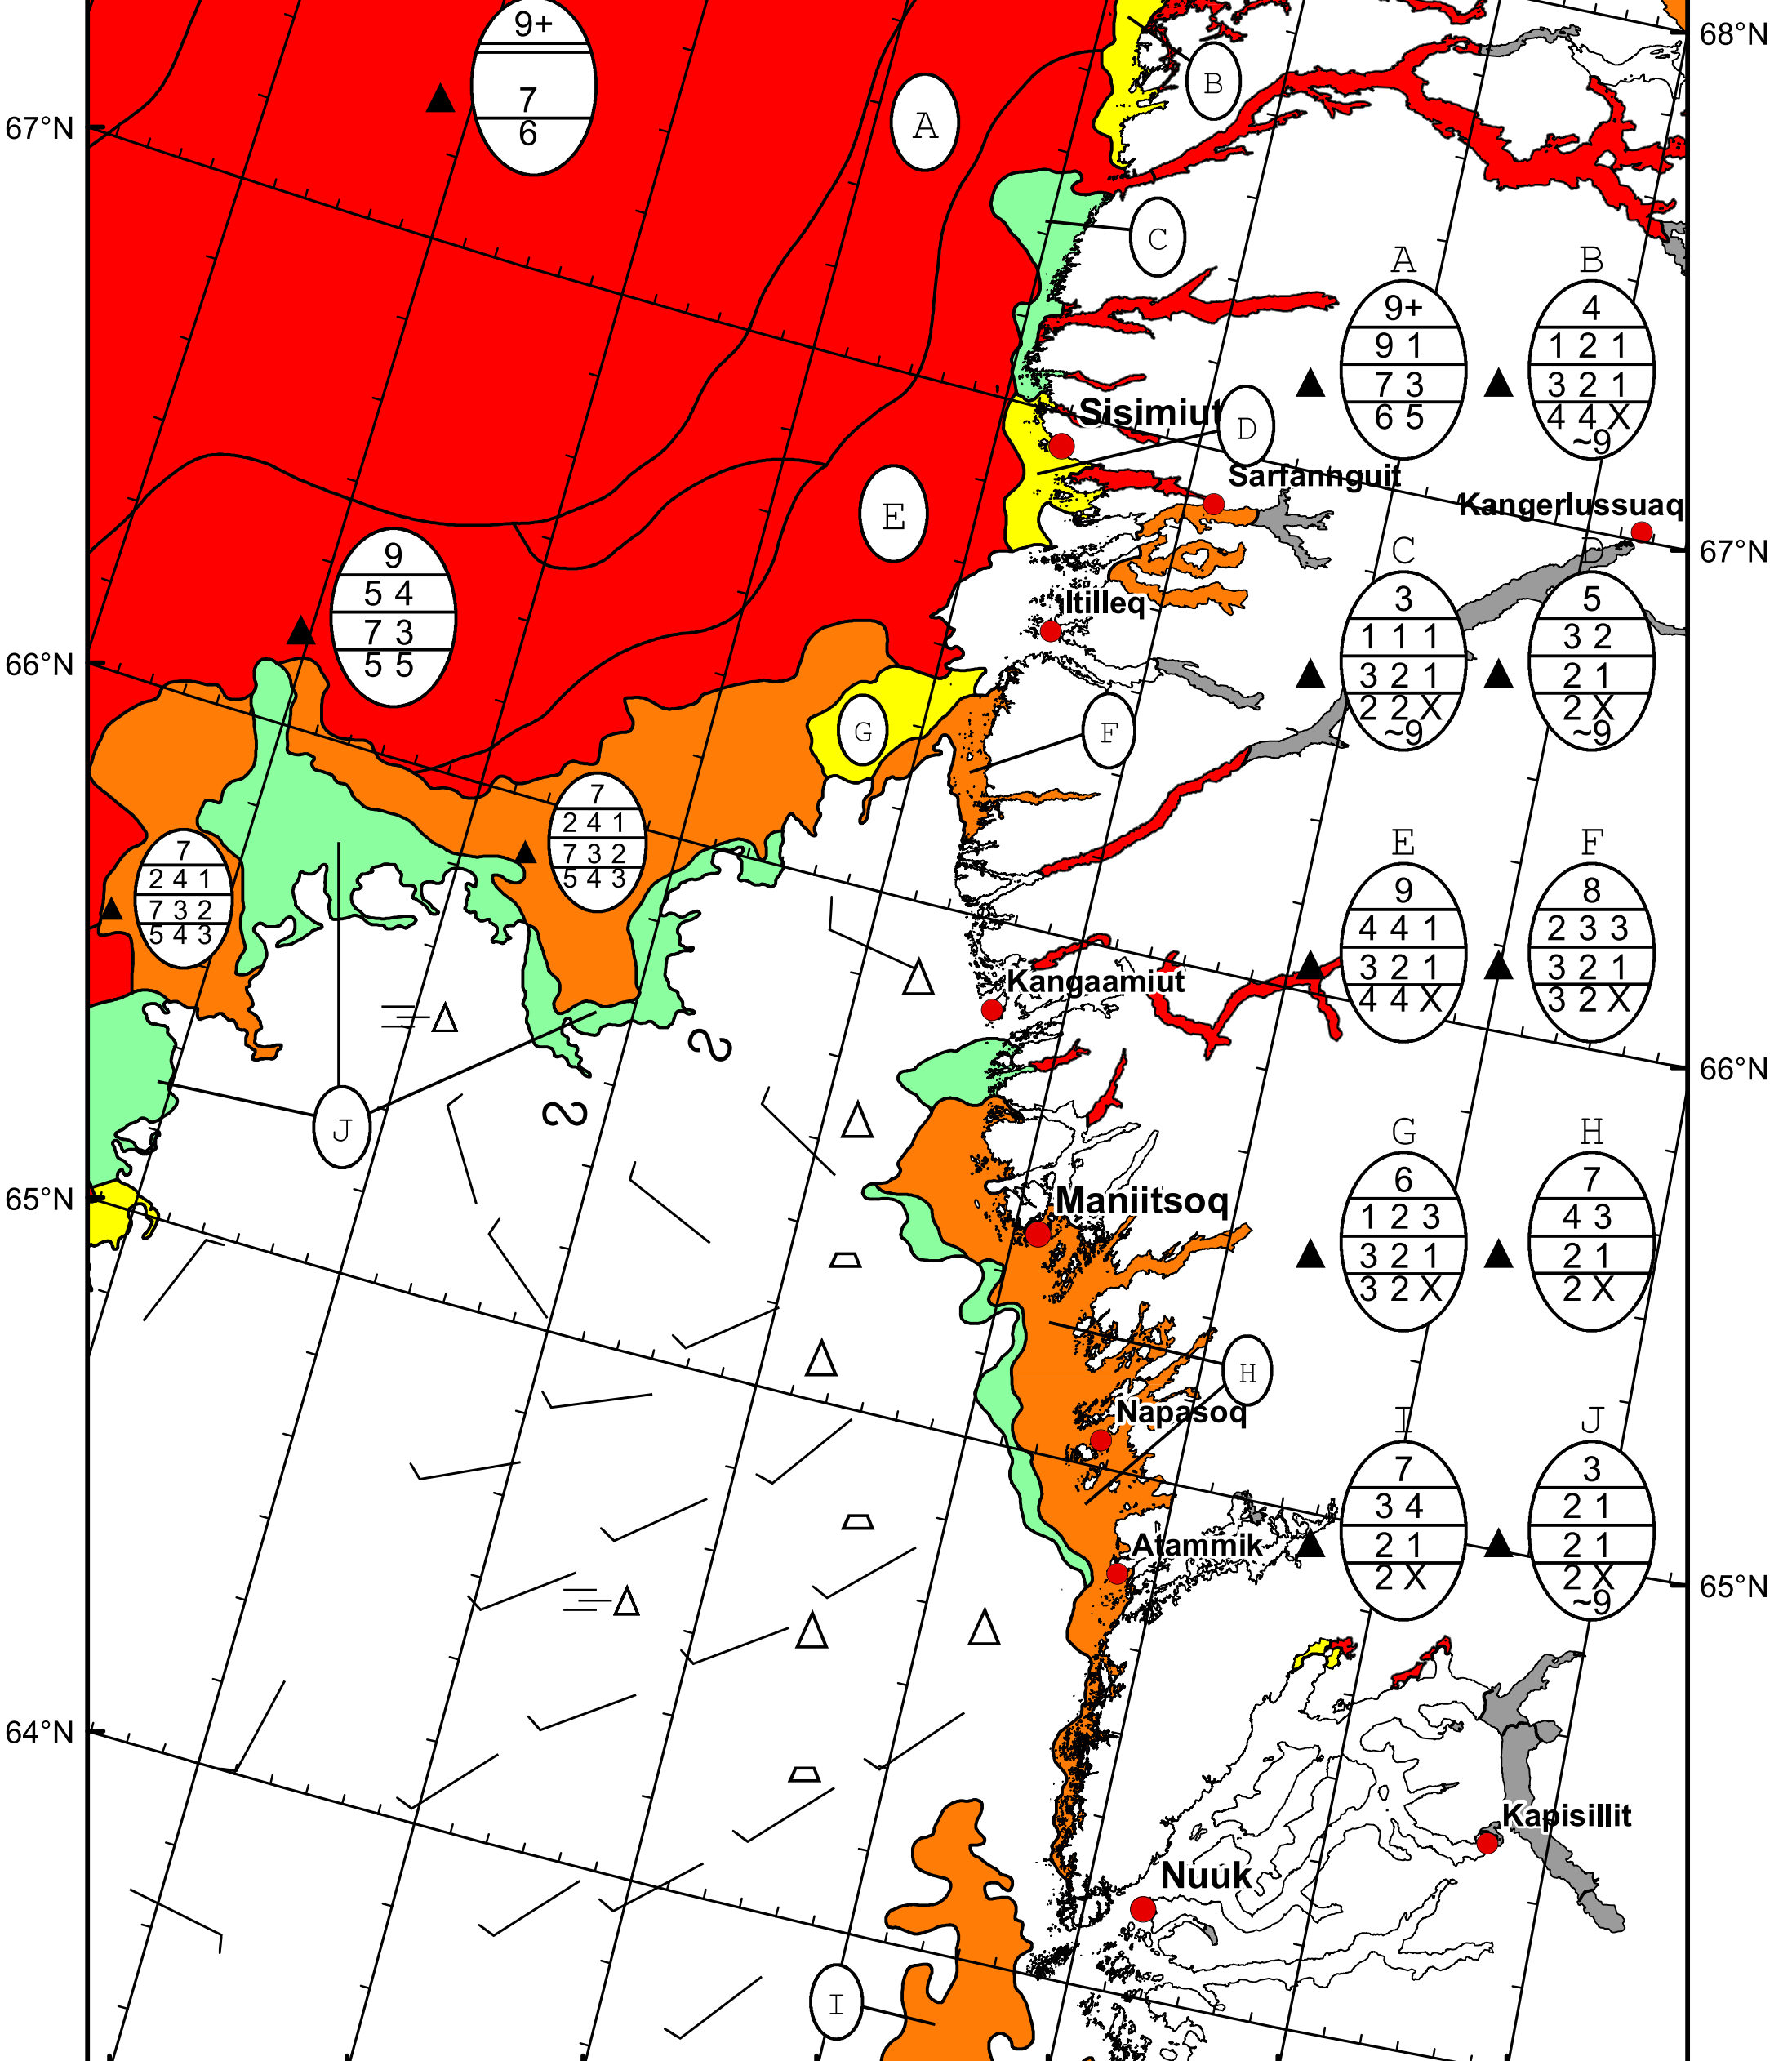

59°W 58°W 57°W 56°W 55°W 54°W 53°W 52°W

West Greenland Ice Chart

Valid: 16 January 2025, 10:20 UTC