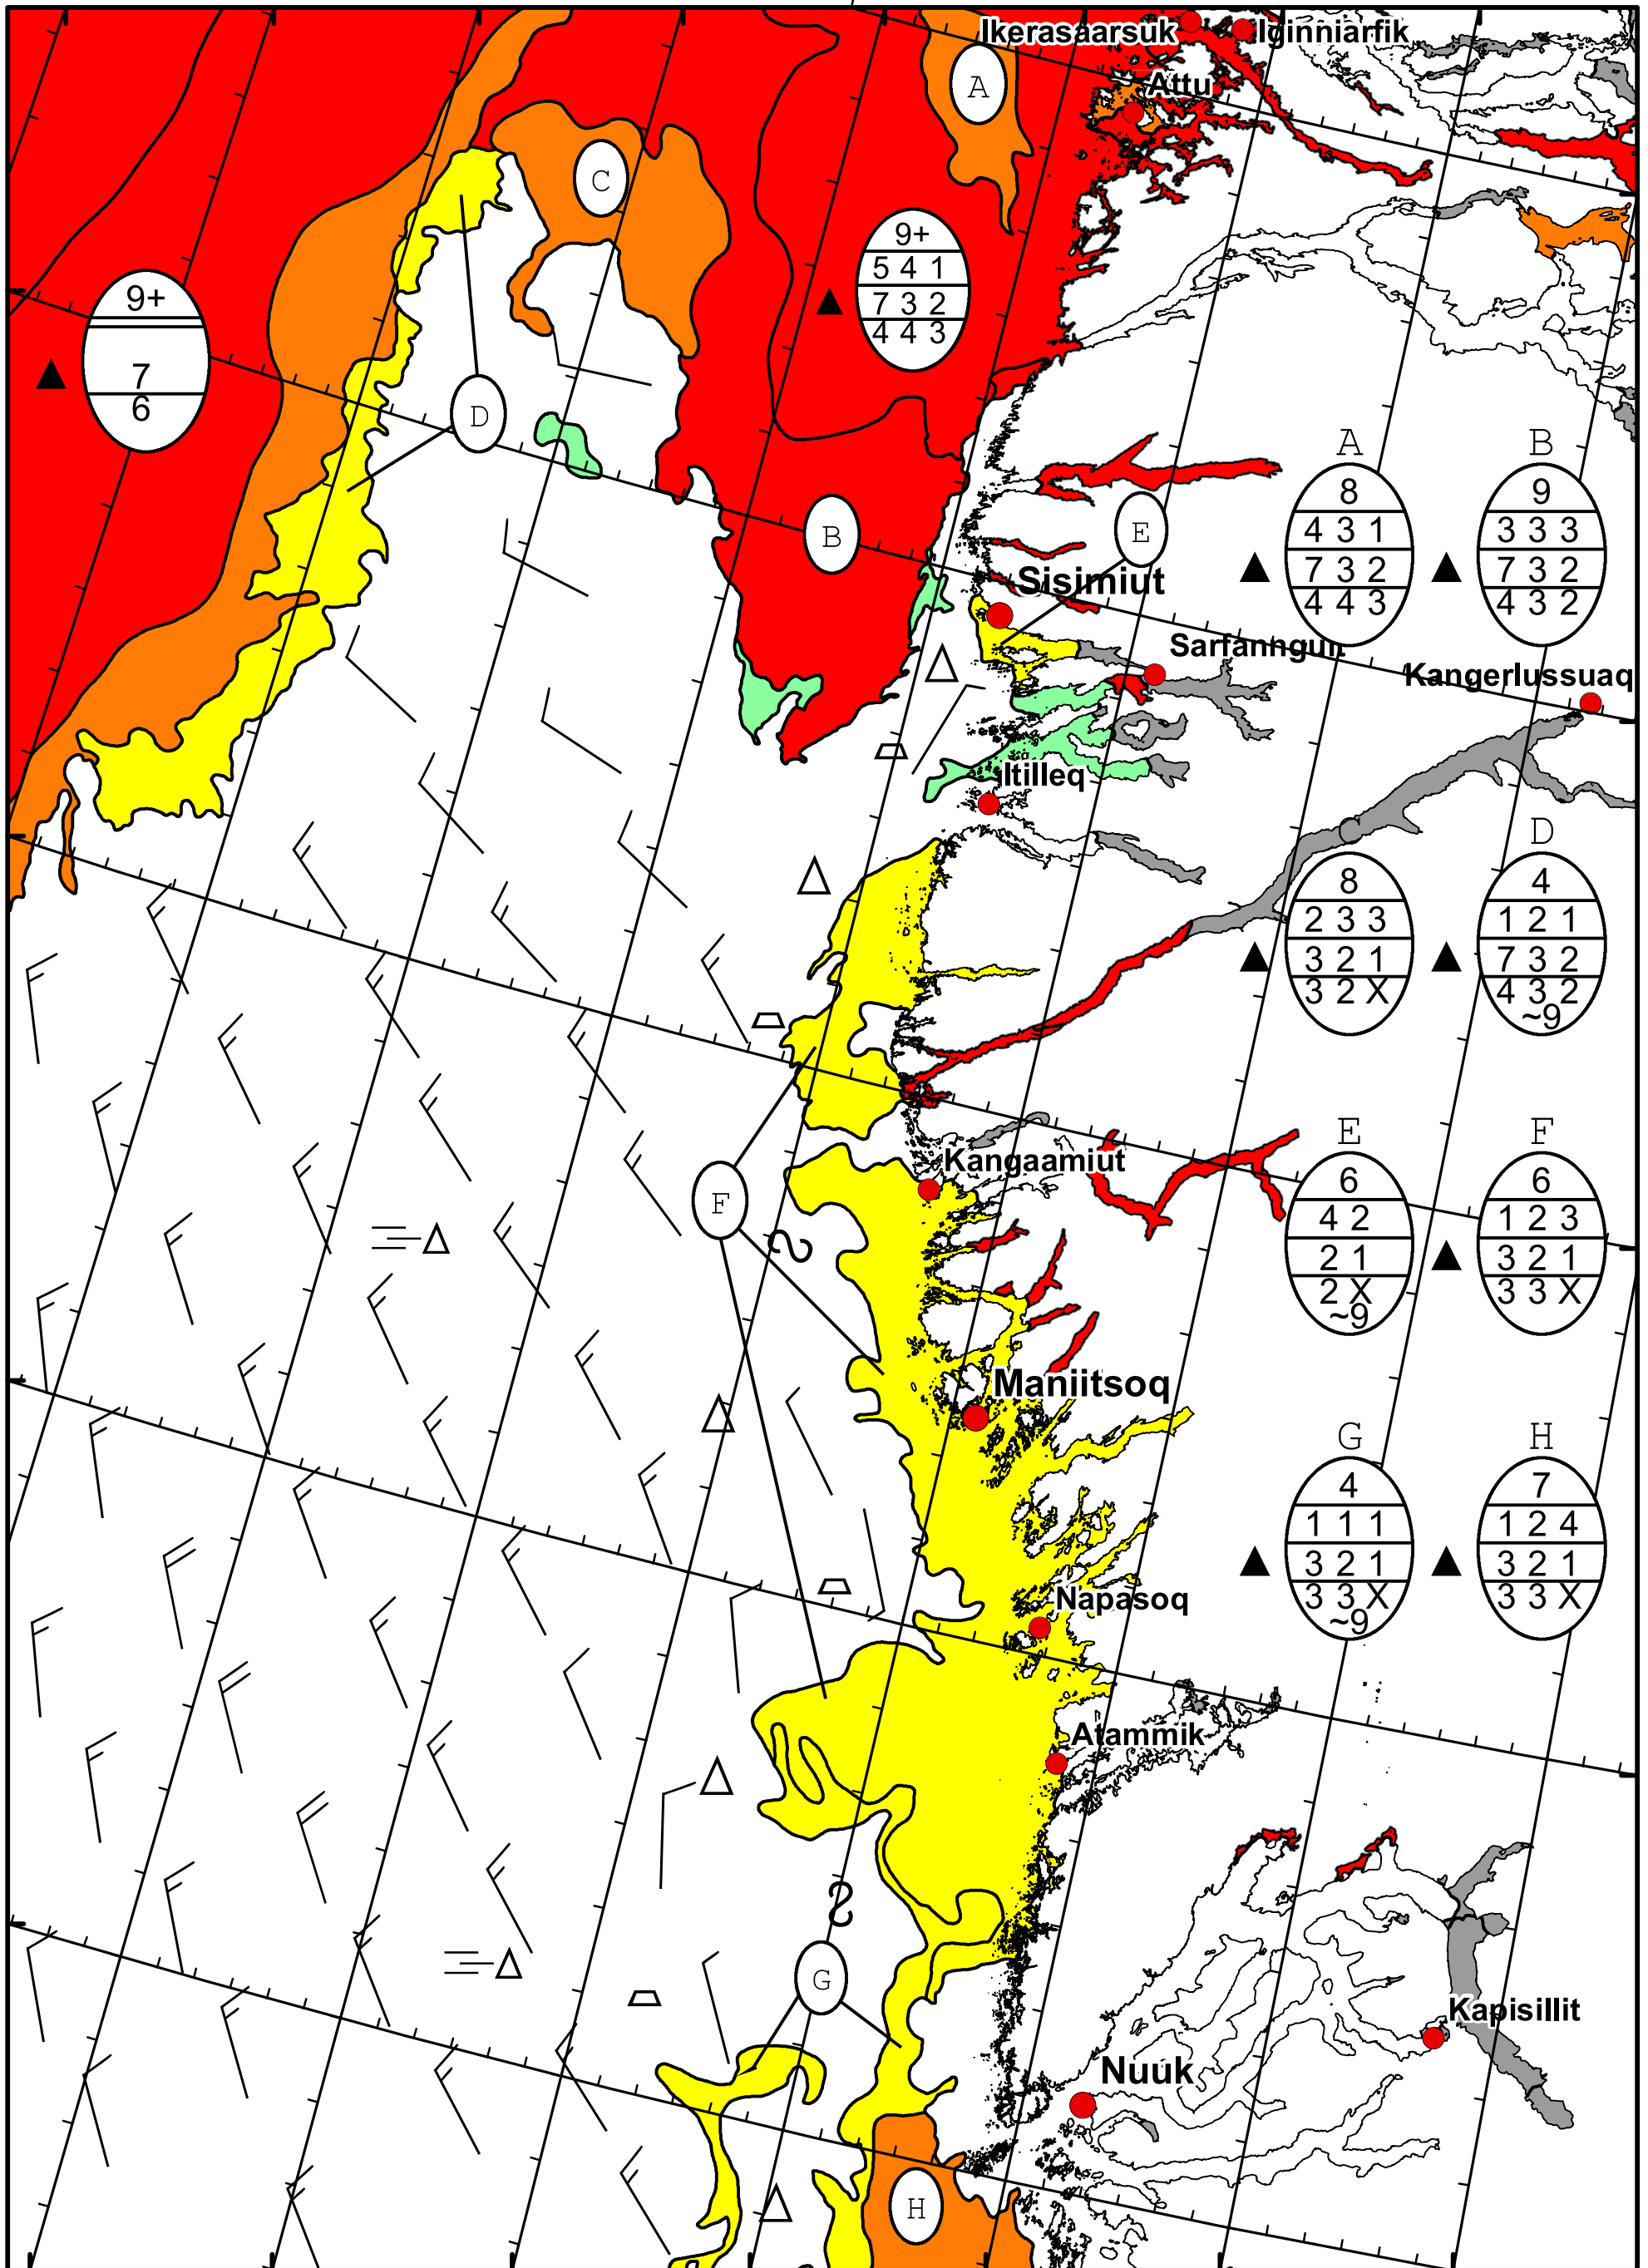

59°W 58°W 57°W 56°W 55°W 54°W 53°W 52°W

67°N

68°N

67°N

66°N

67°N

65°N

66°N

64°N

65°N

DMI  
Ice Service

West Greenland Ice Chart

Danish Meteorological Institute

Valid: 25 January 2025, 21:05 UTC