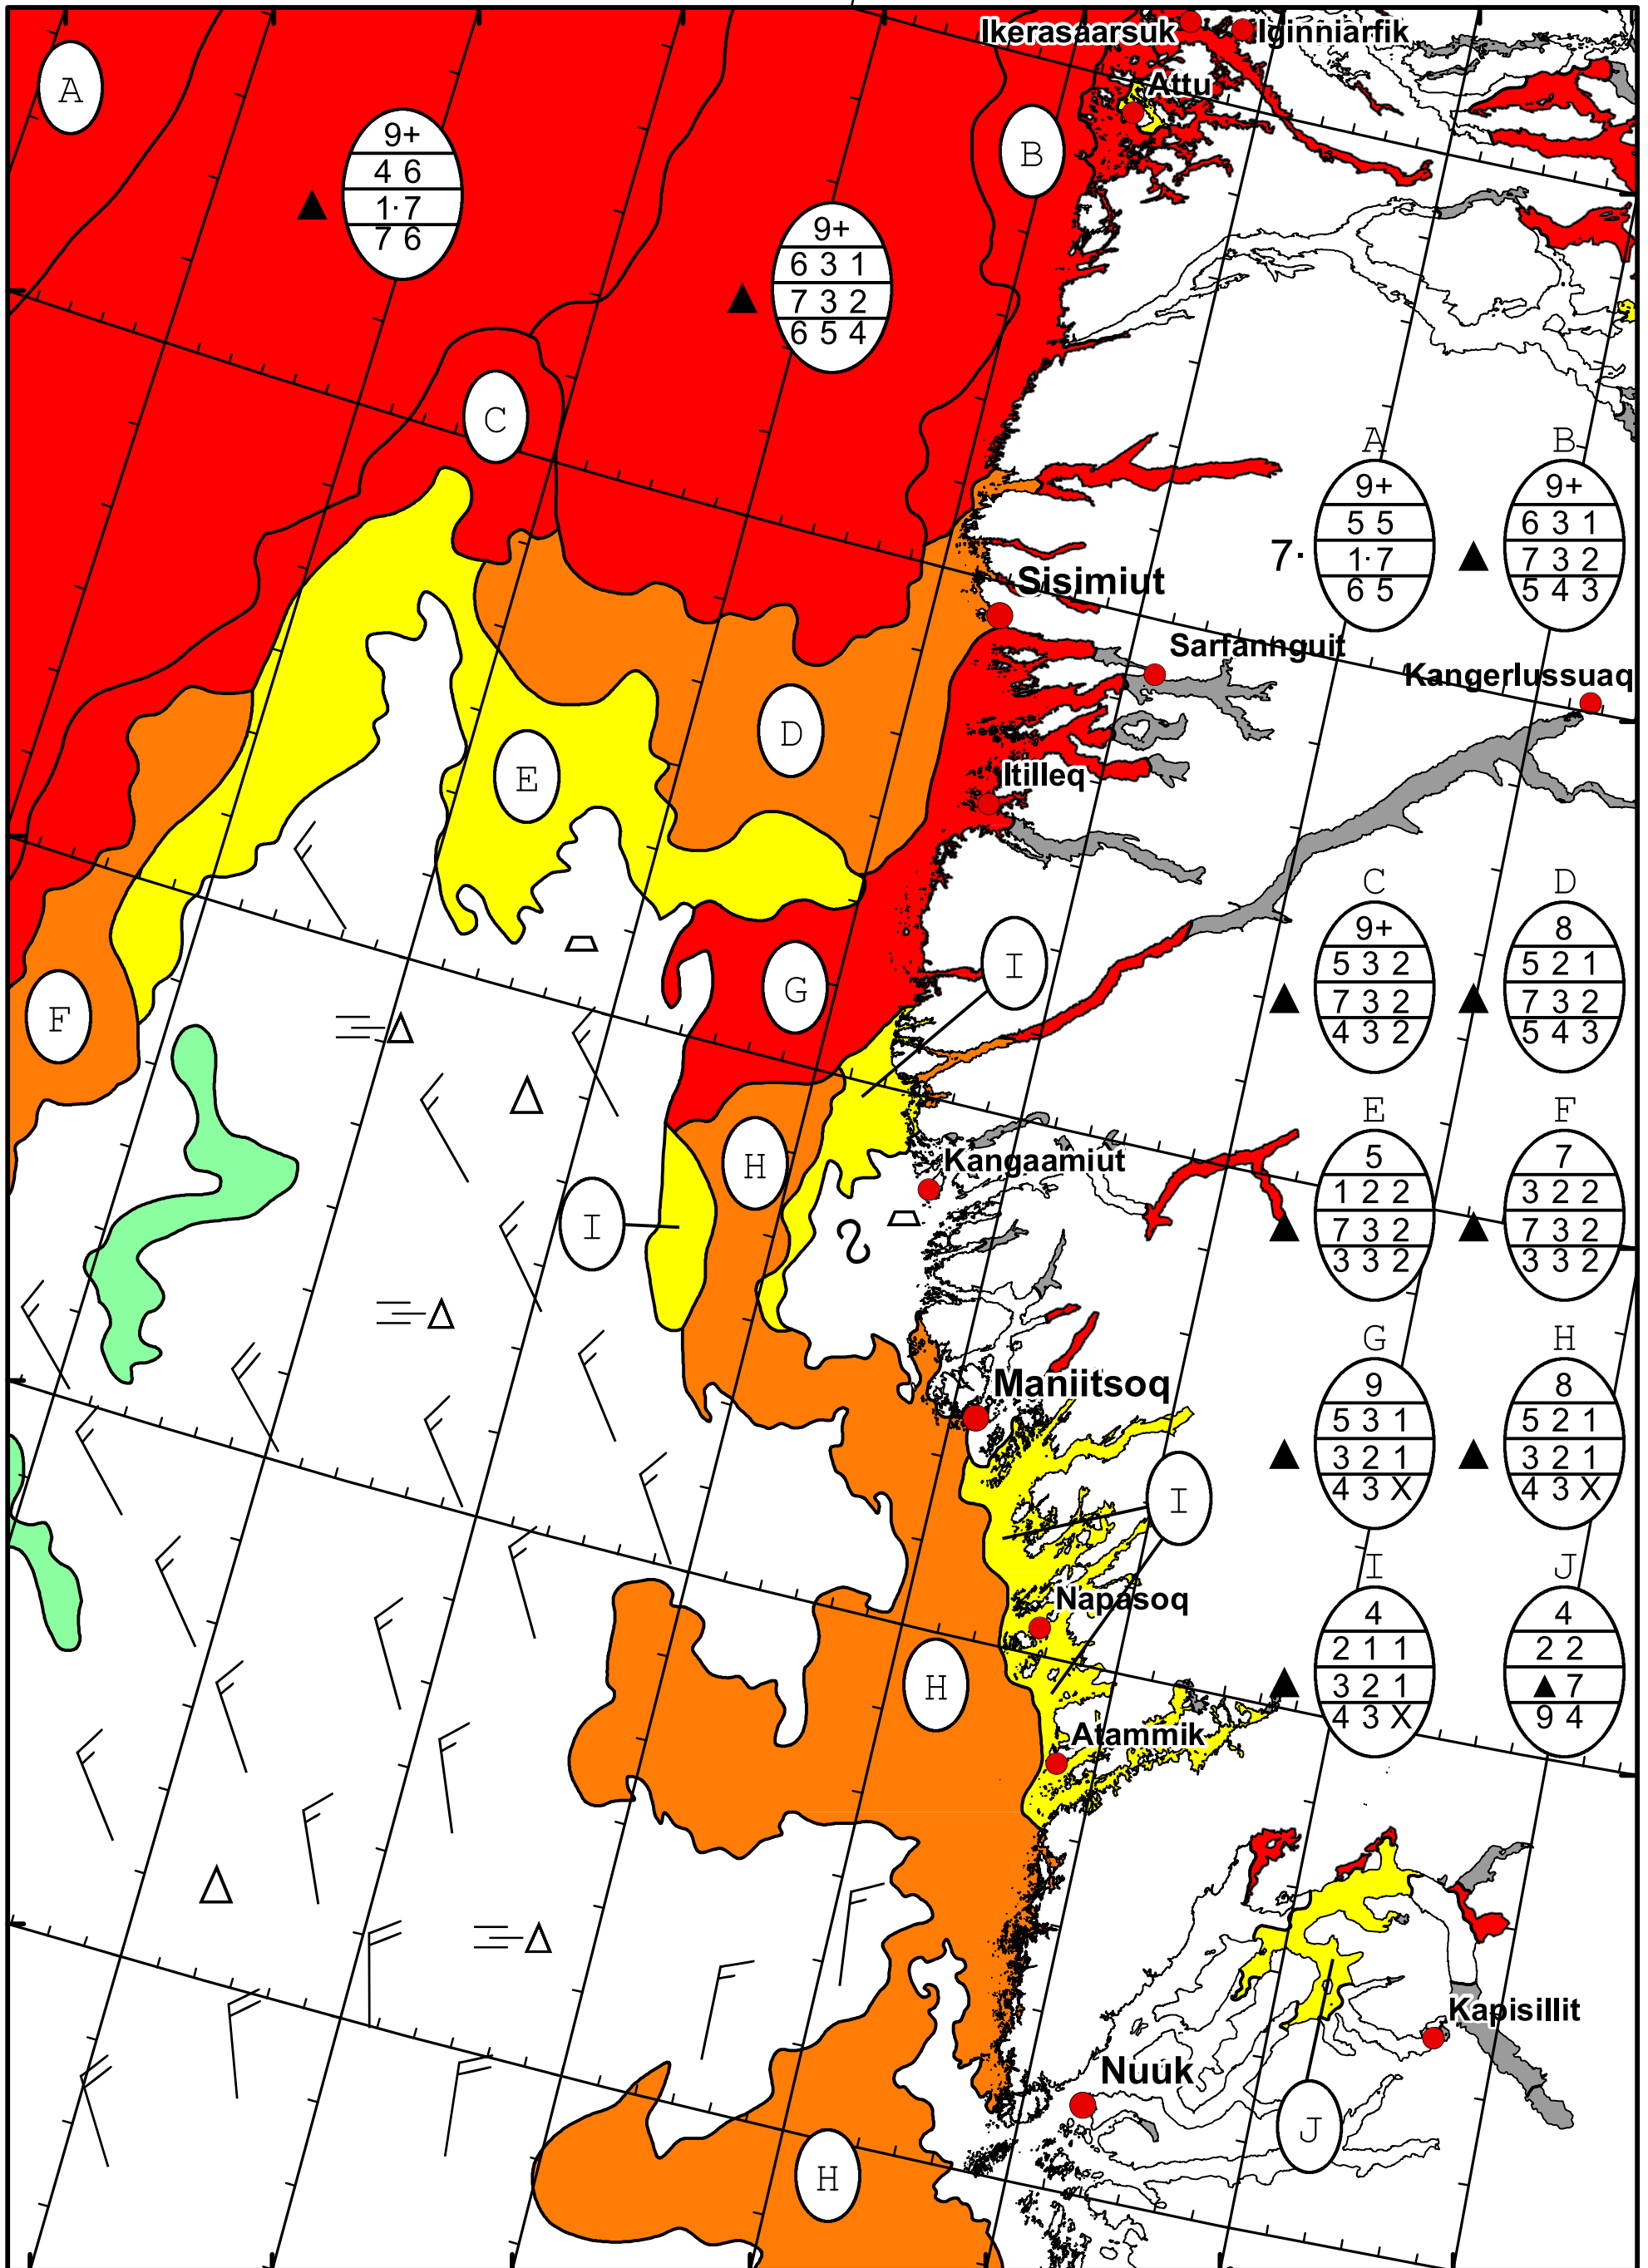

59°W 58°W 57°W 56°W 55°W 54°W 53°W 52°W

67°N

68°N

66°N

67°N

65°N

66°N

64°N

65°N

DMI Ice Service

West Greenland Ice Chart

Danish Meteorological Institute

Valid: 04 February 2025, 10:10 UTC