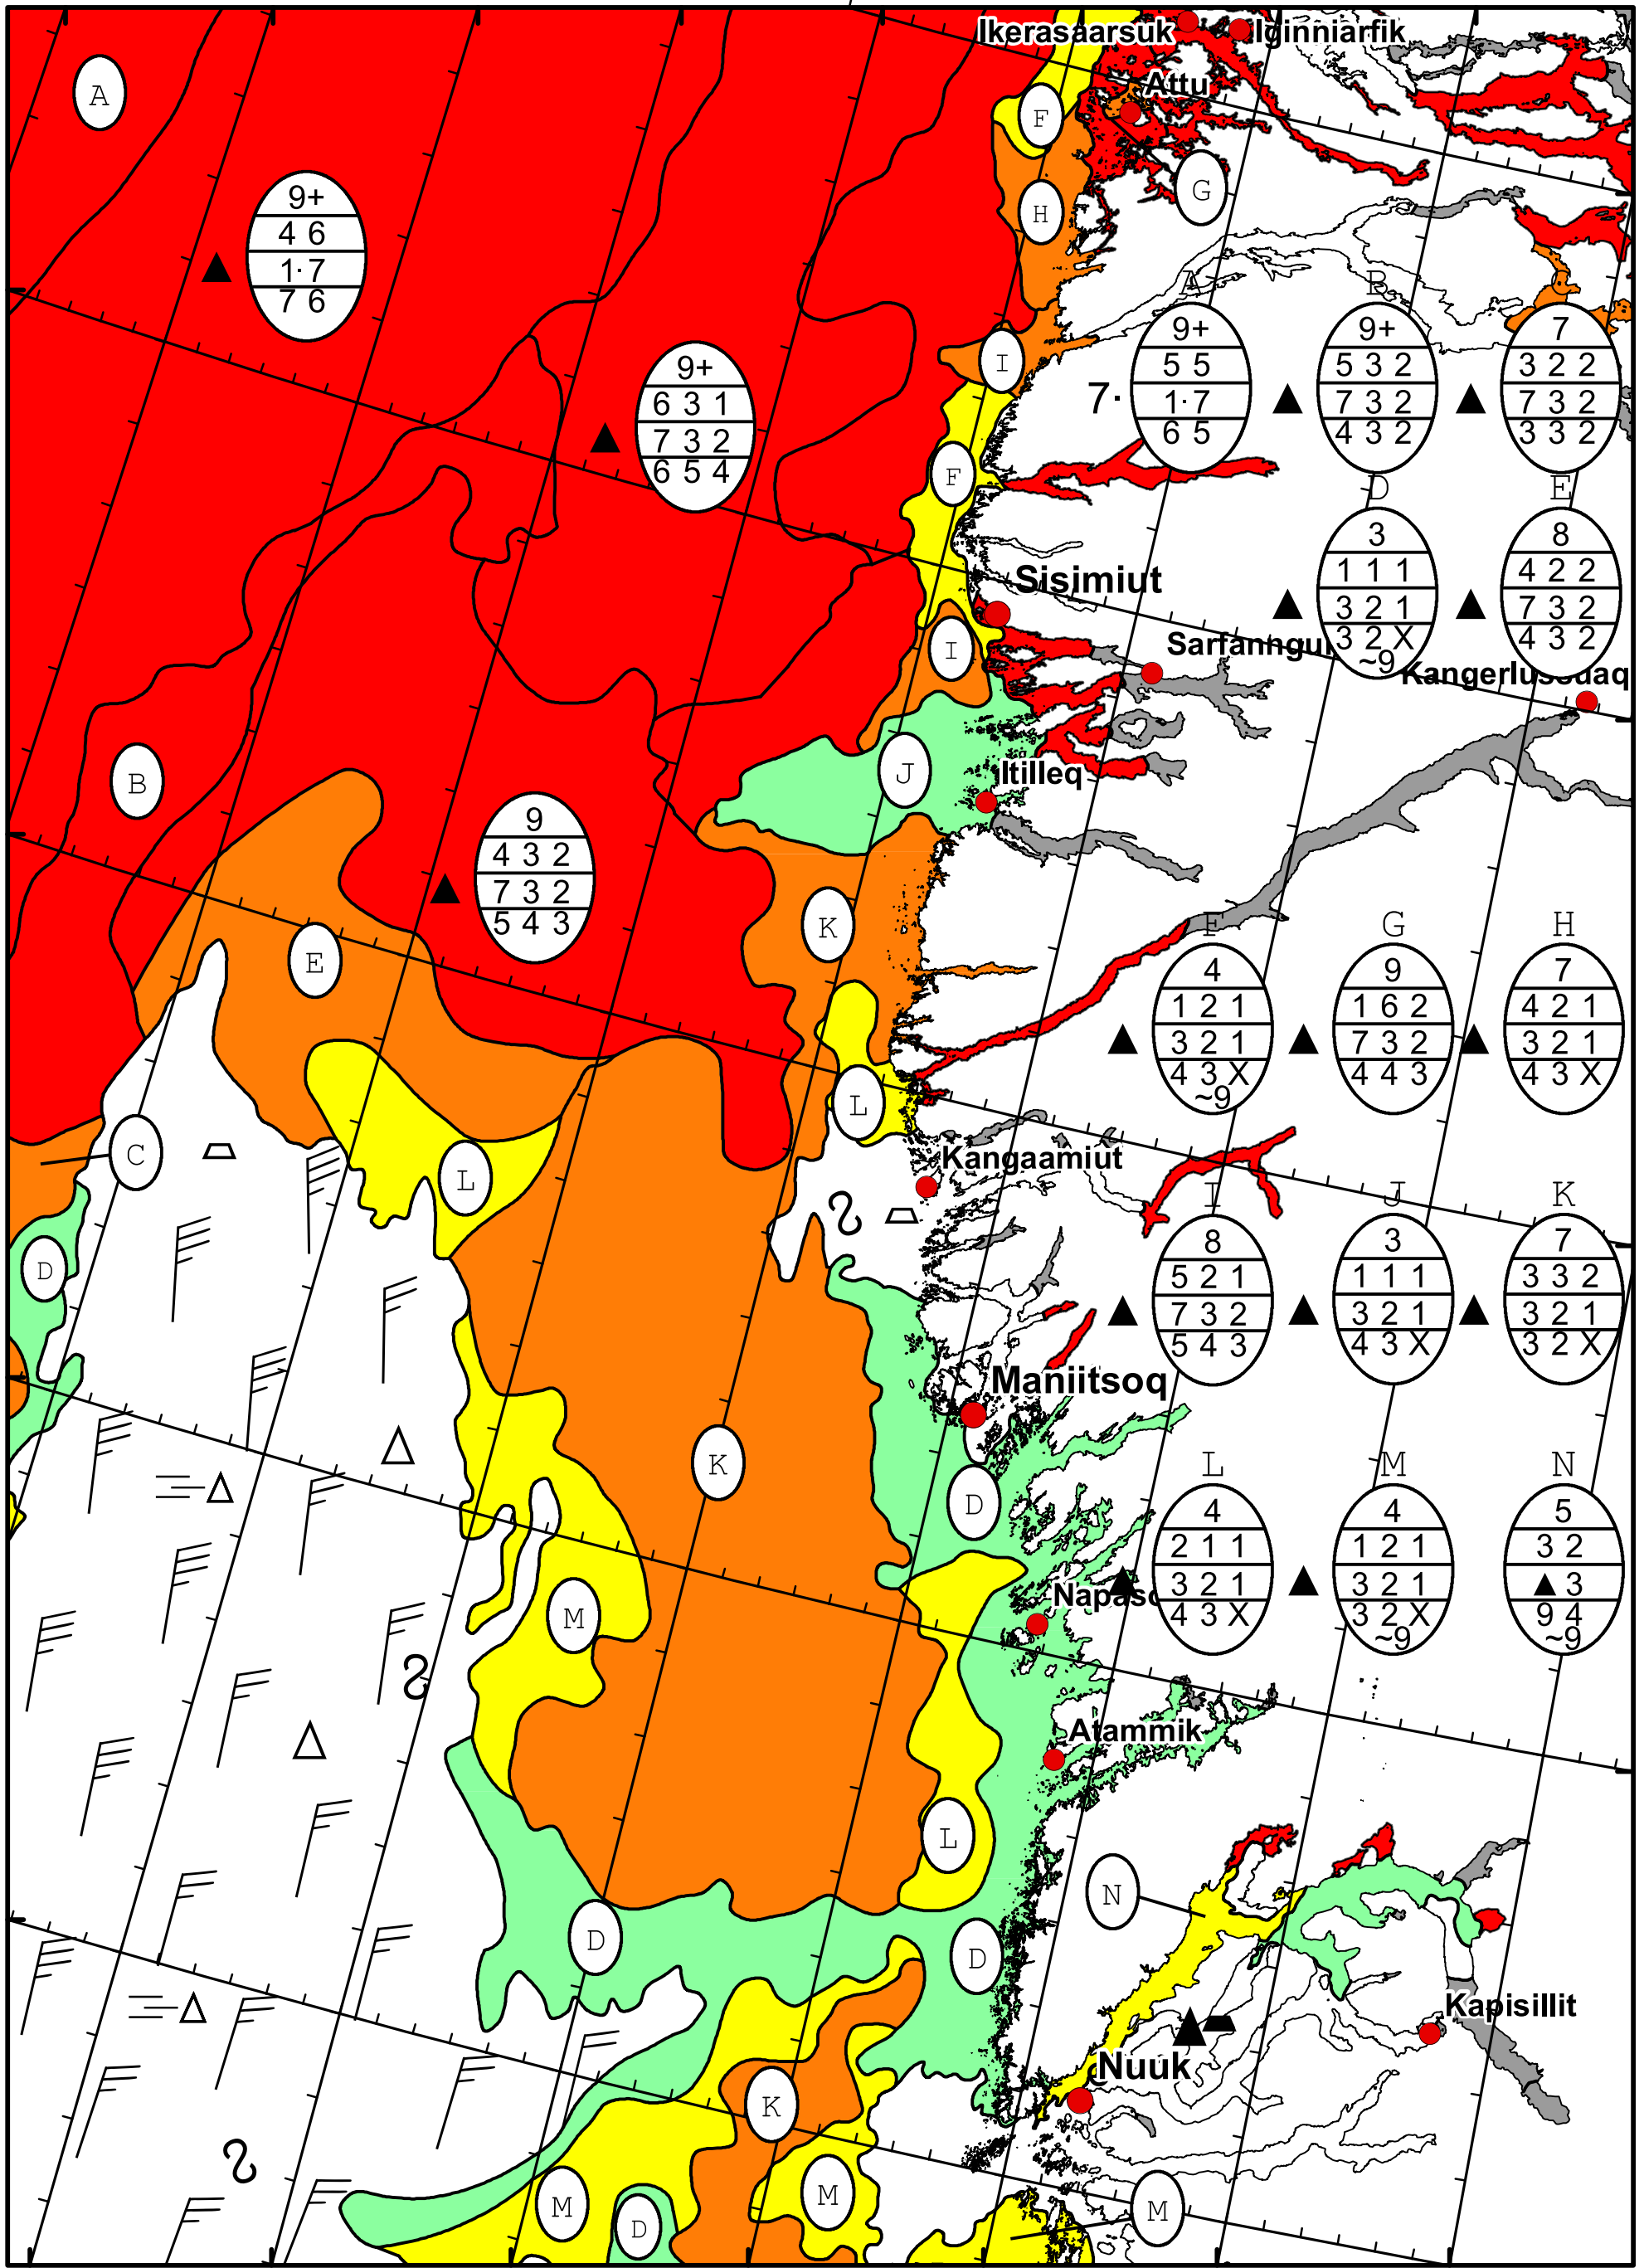

59°W 58°W 57°W 56°W 55°W 54°W 53°W 52°W

67°N

68°N

66°N

67°N

65°N

66°N

64°N

65°N

DMI
Ice Service

West Greenland Ice Chart

Danish Meteorological Institute

Valid: 09 February 2025, 10:20 UTC