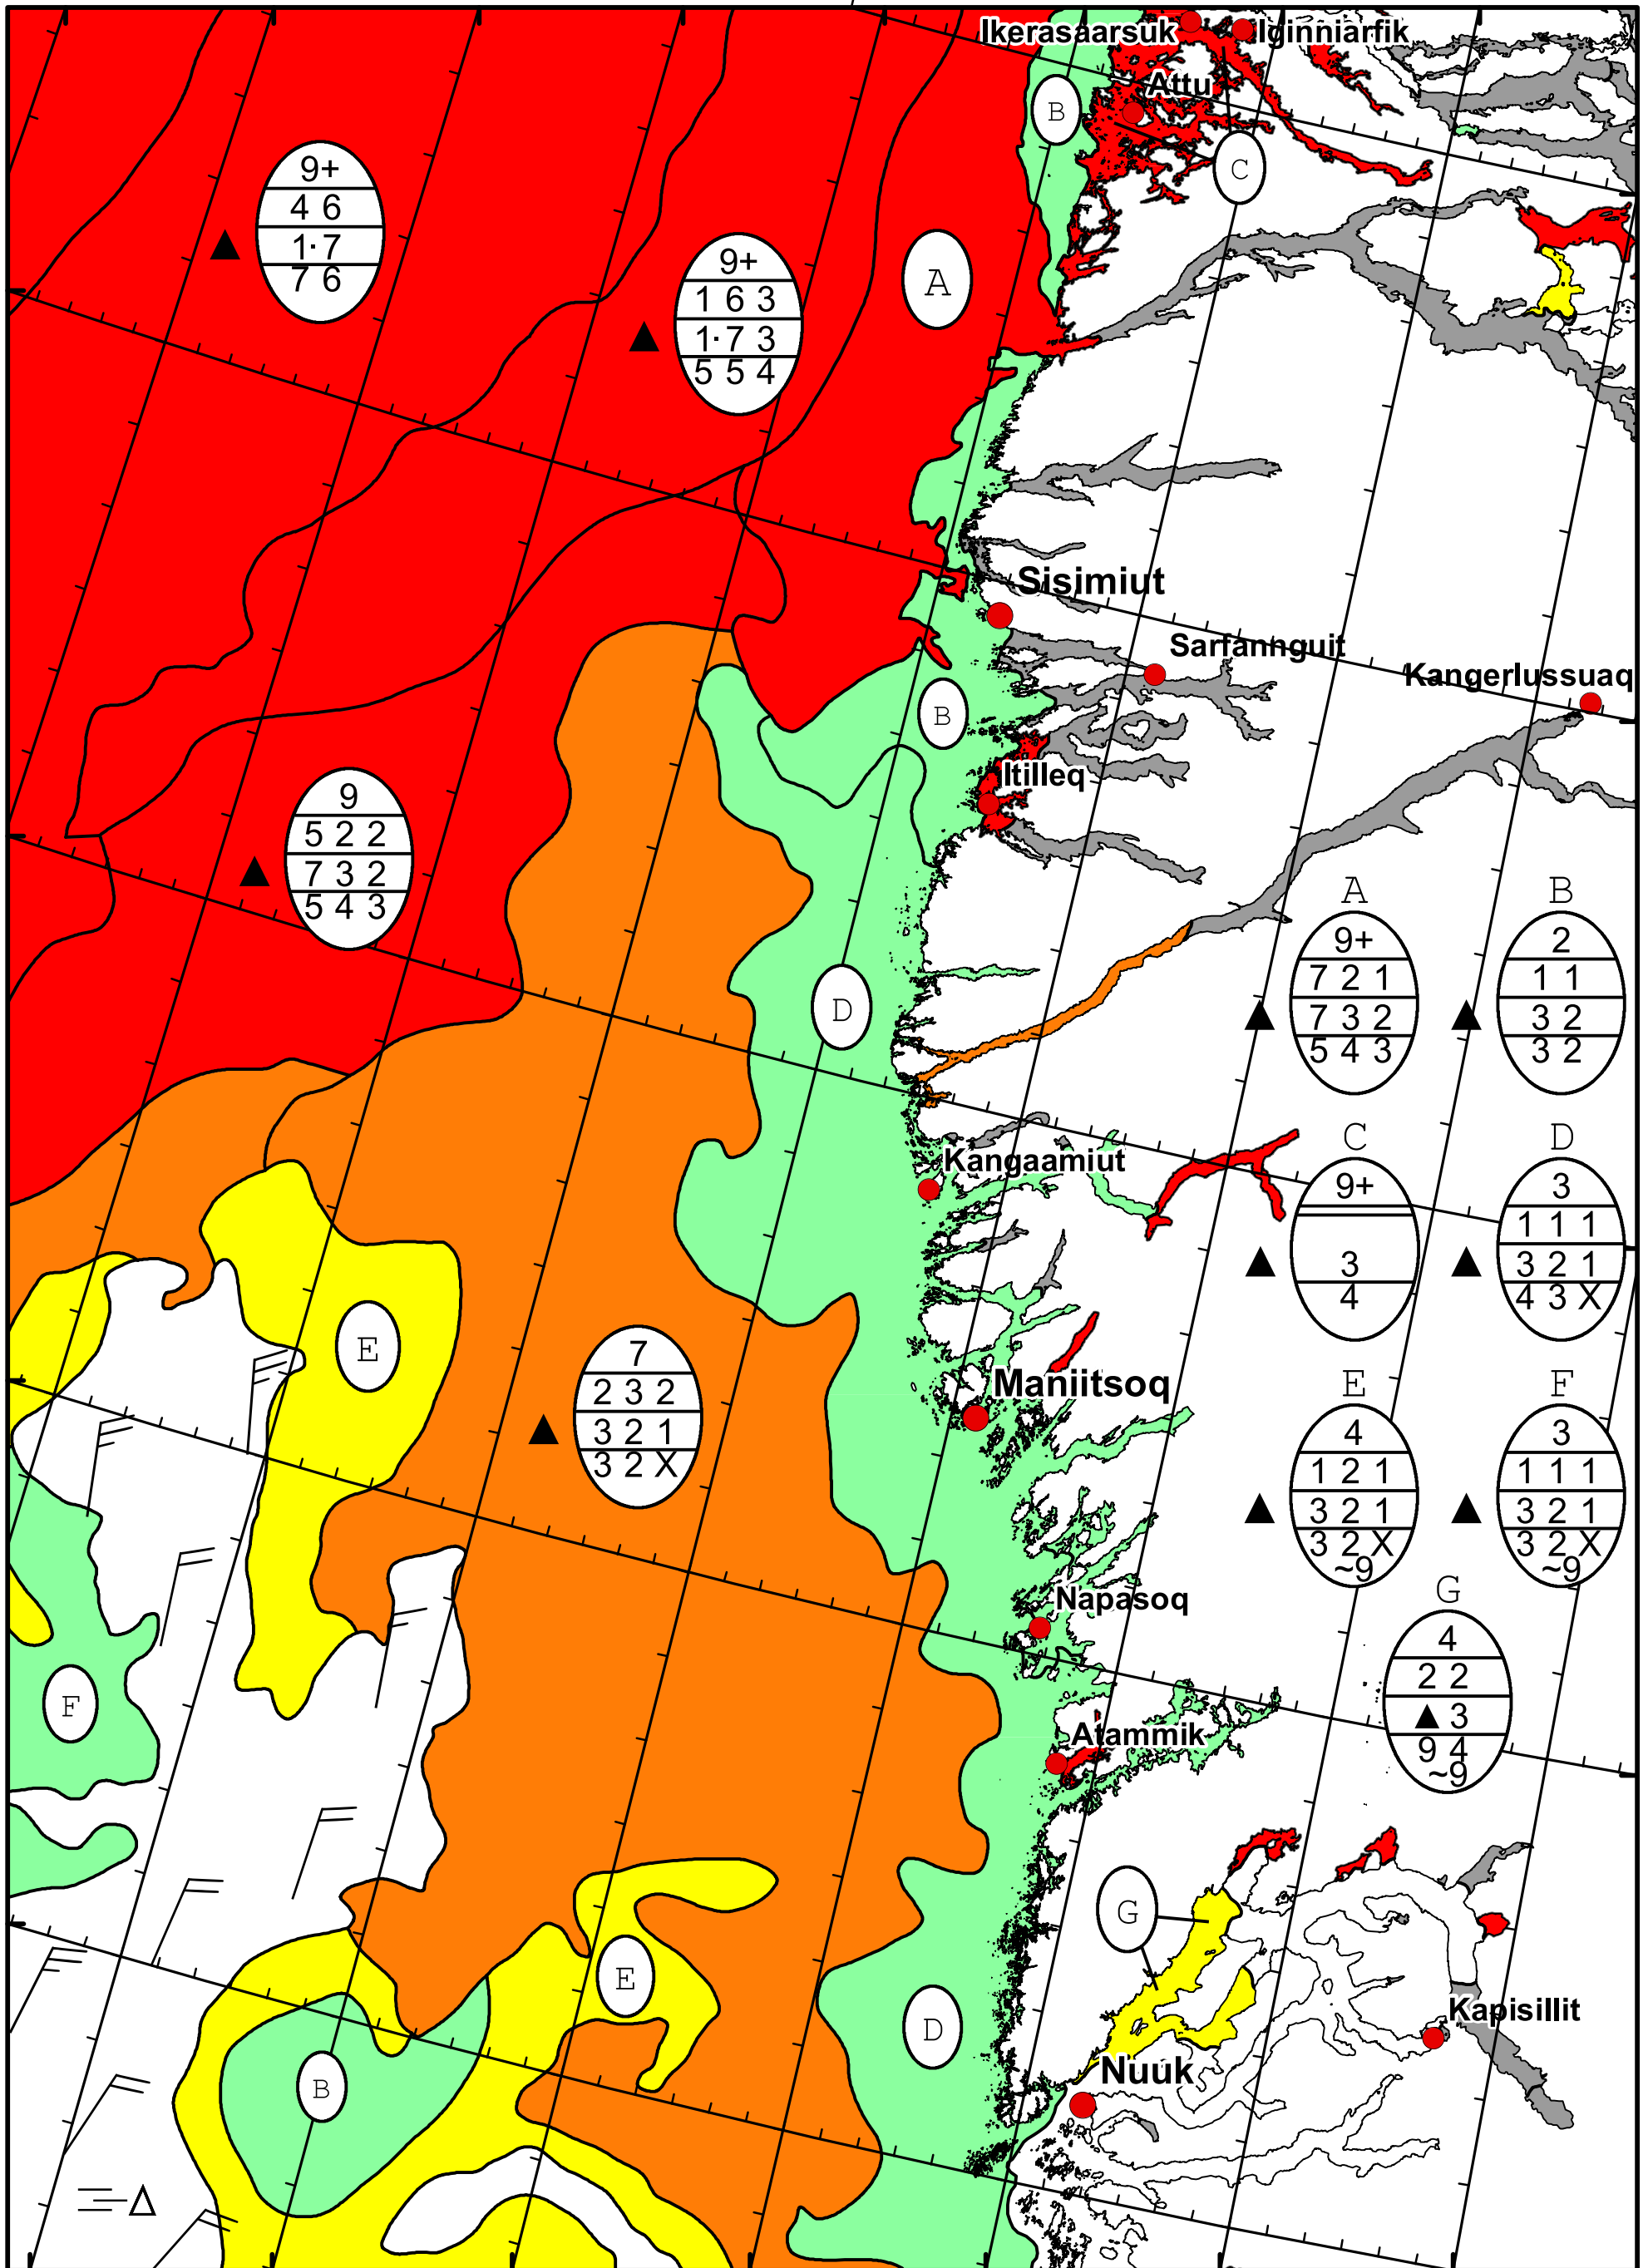

59°W 58°W 57°W 56°W 55°W 54°W 53°W 52°W

67°N

68°N

66°N

67°N

65°N

66°N

64°N

65°N

DMI  
Ice Service

### West Greenland Ice Chart

Danish Meteorological Institute

Valid: 11 February 2025, 10:00 UTC