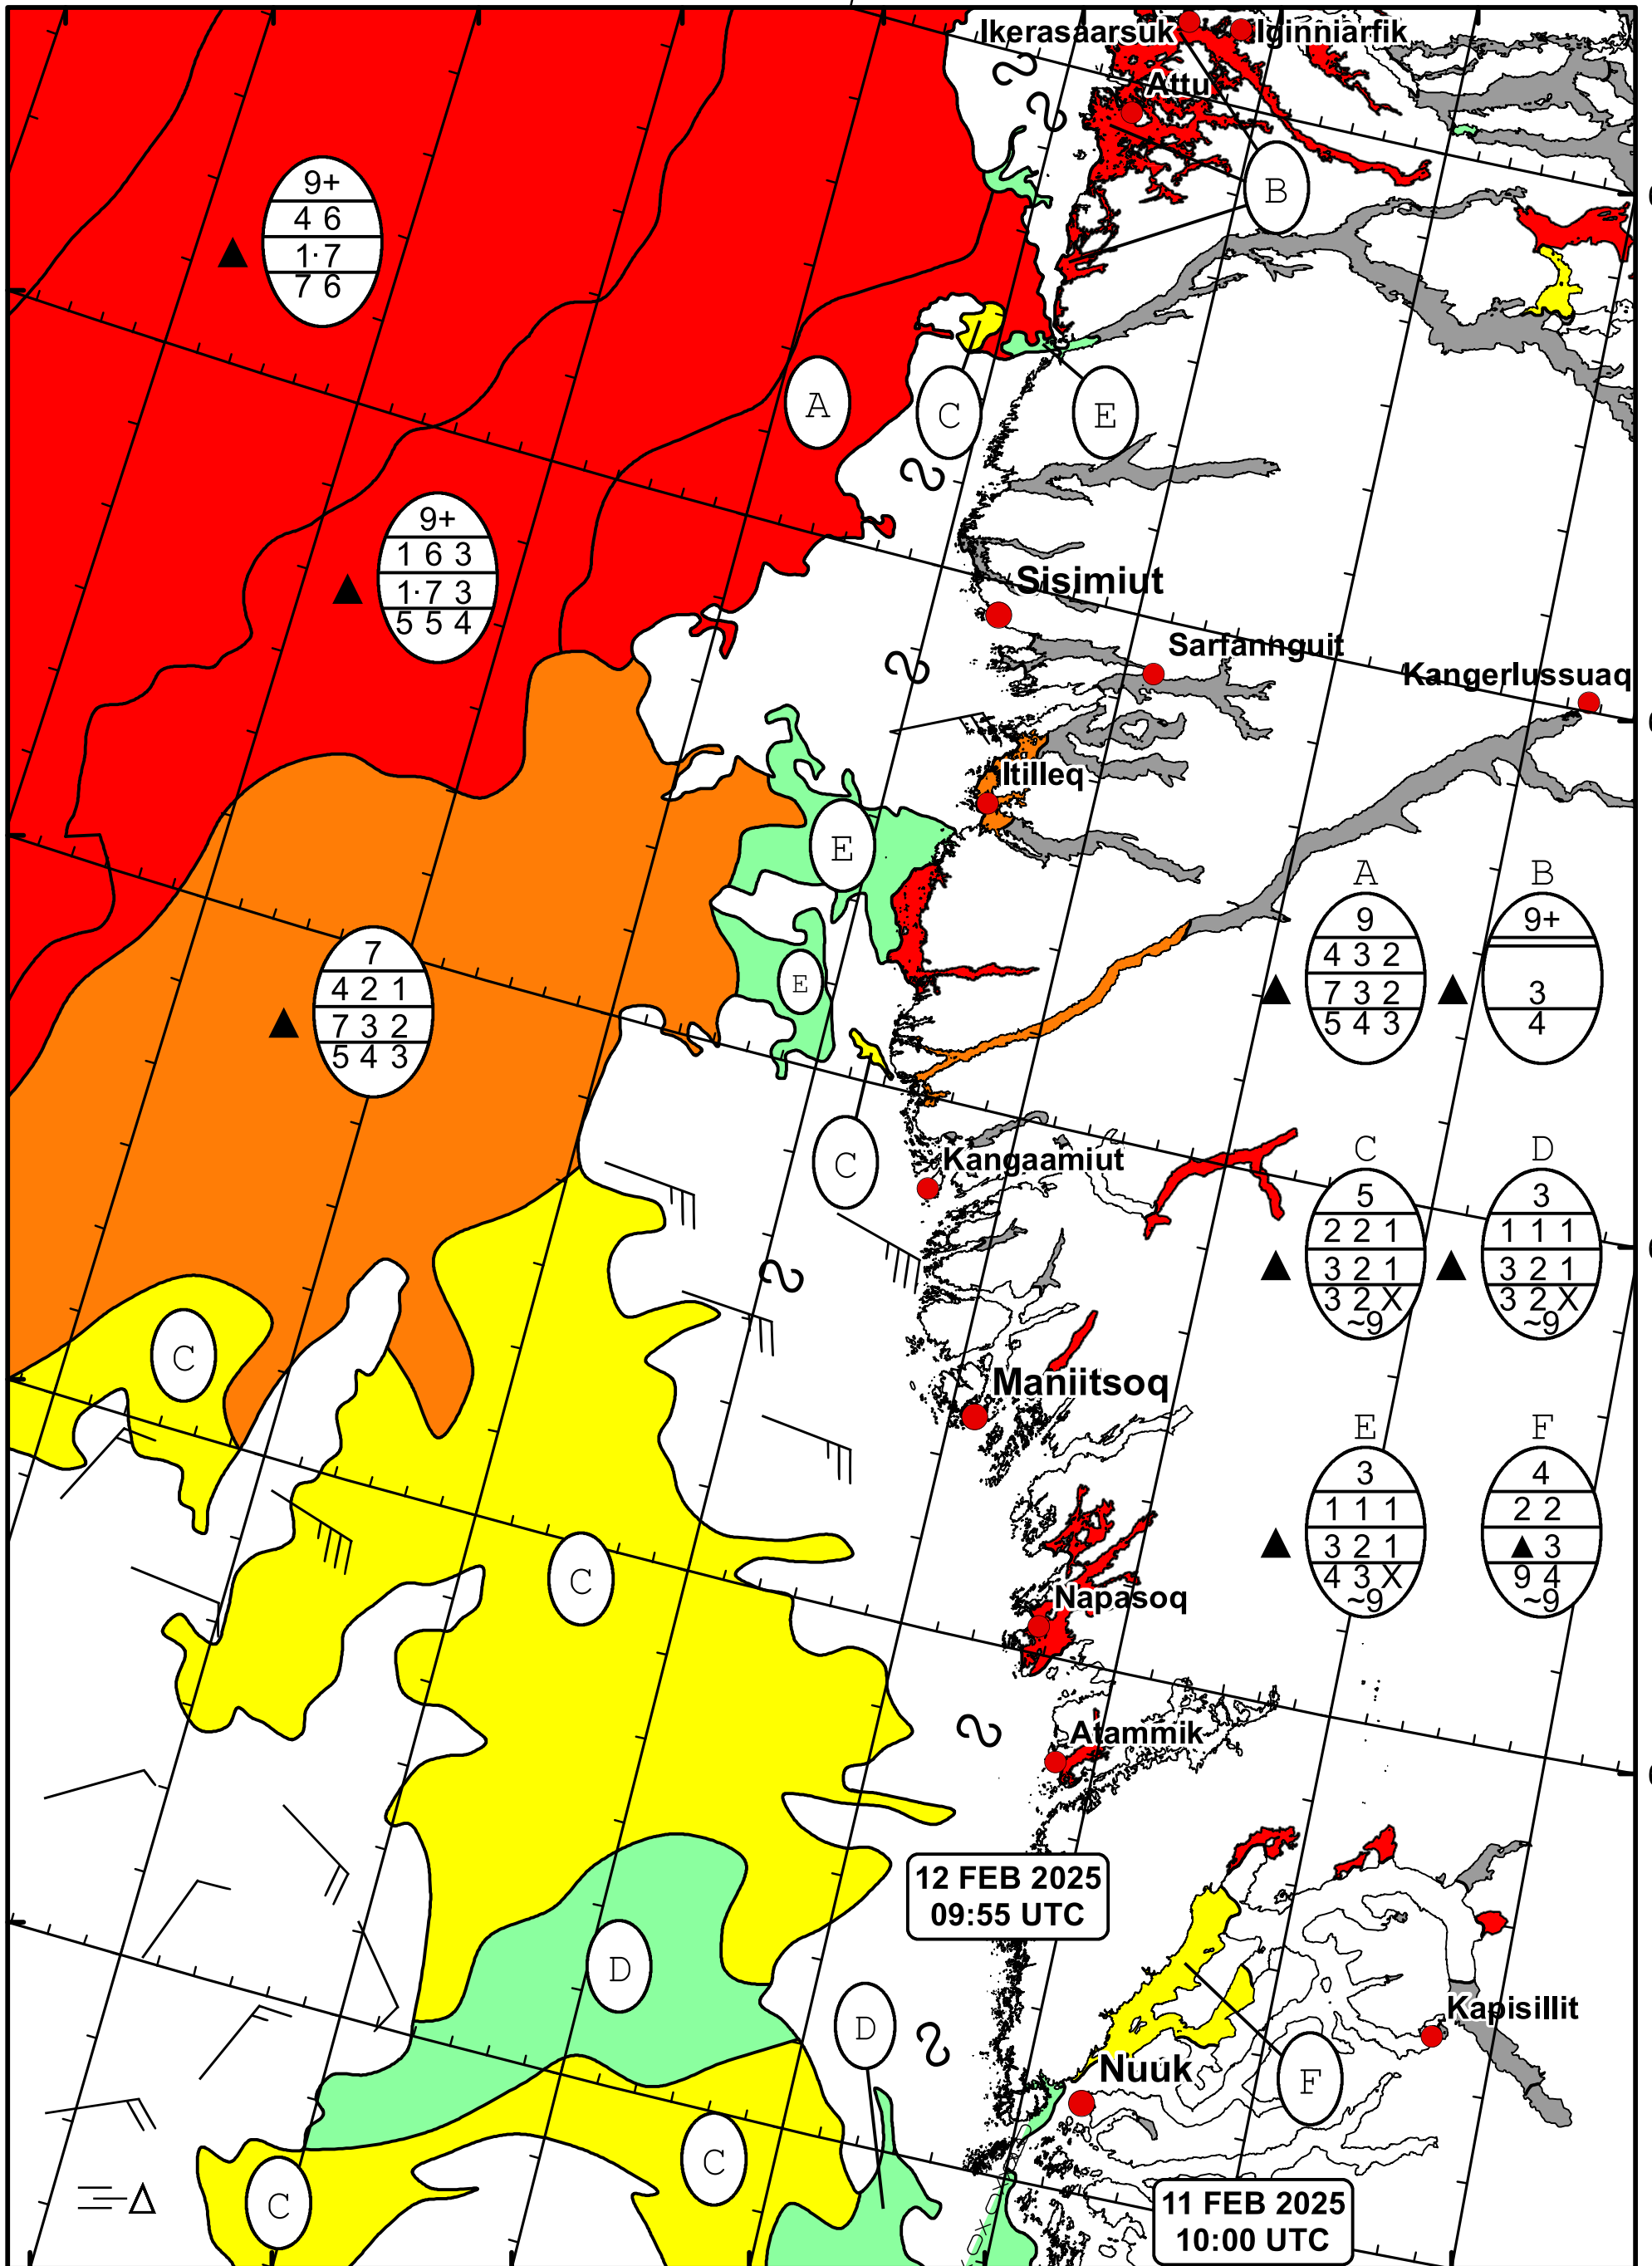

59°W 58°W 57°W 56°W 55°W 54°W 53°W 52°W

67°N

68°N

66°N

67°N

65°N

66°N

64°N

65°N

64°N

65°N

DMI Ice Service

### West Greenland Ice Chart

Danish Meteorological Institute

Valid: 12 February 2025, 09:55 UTC