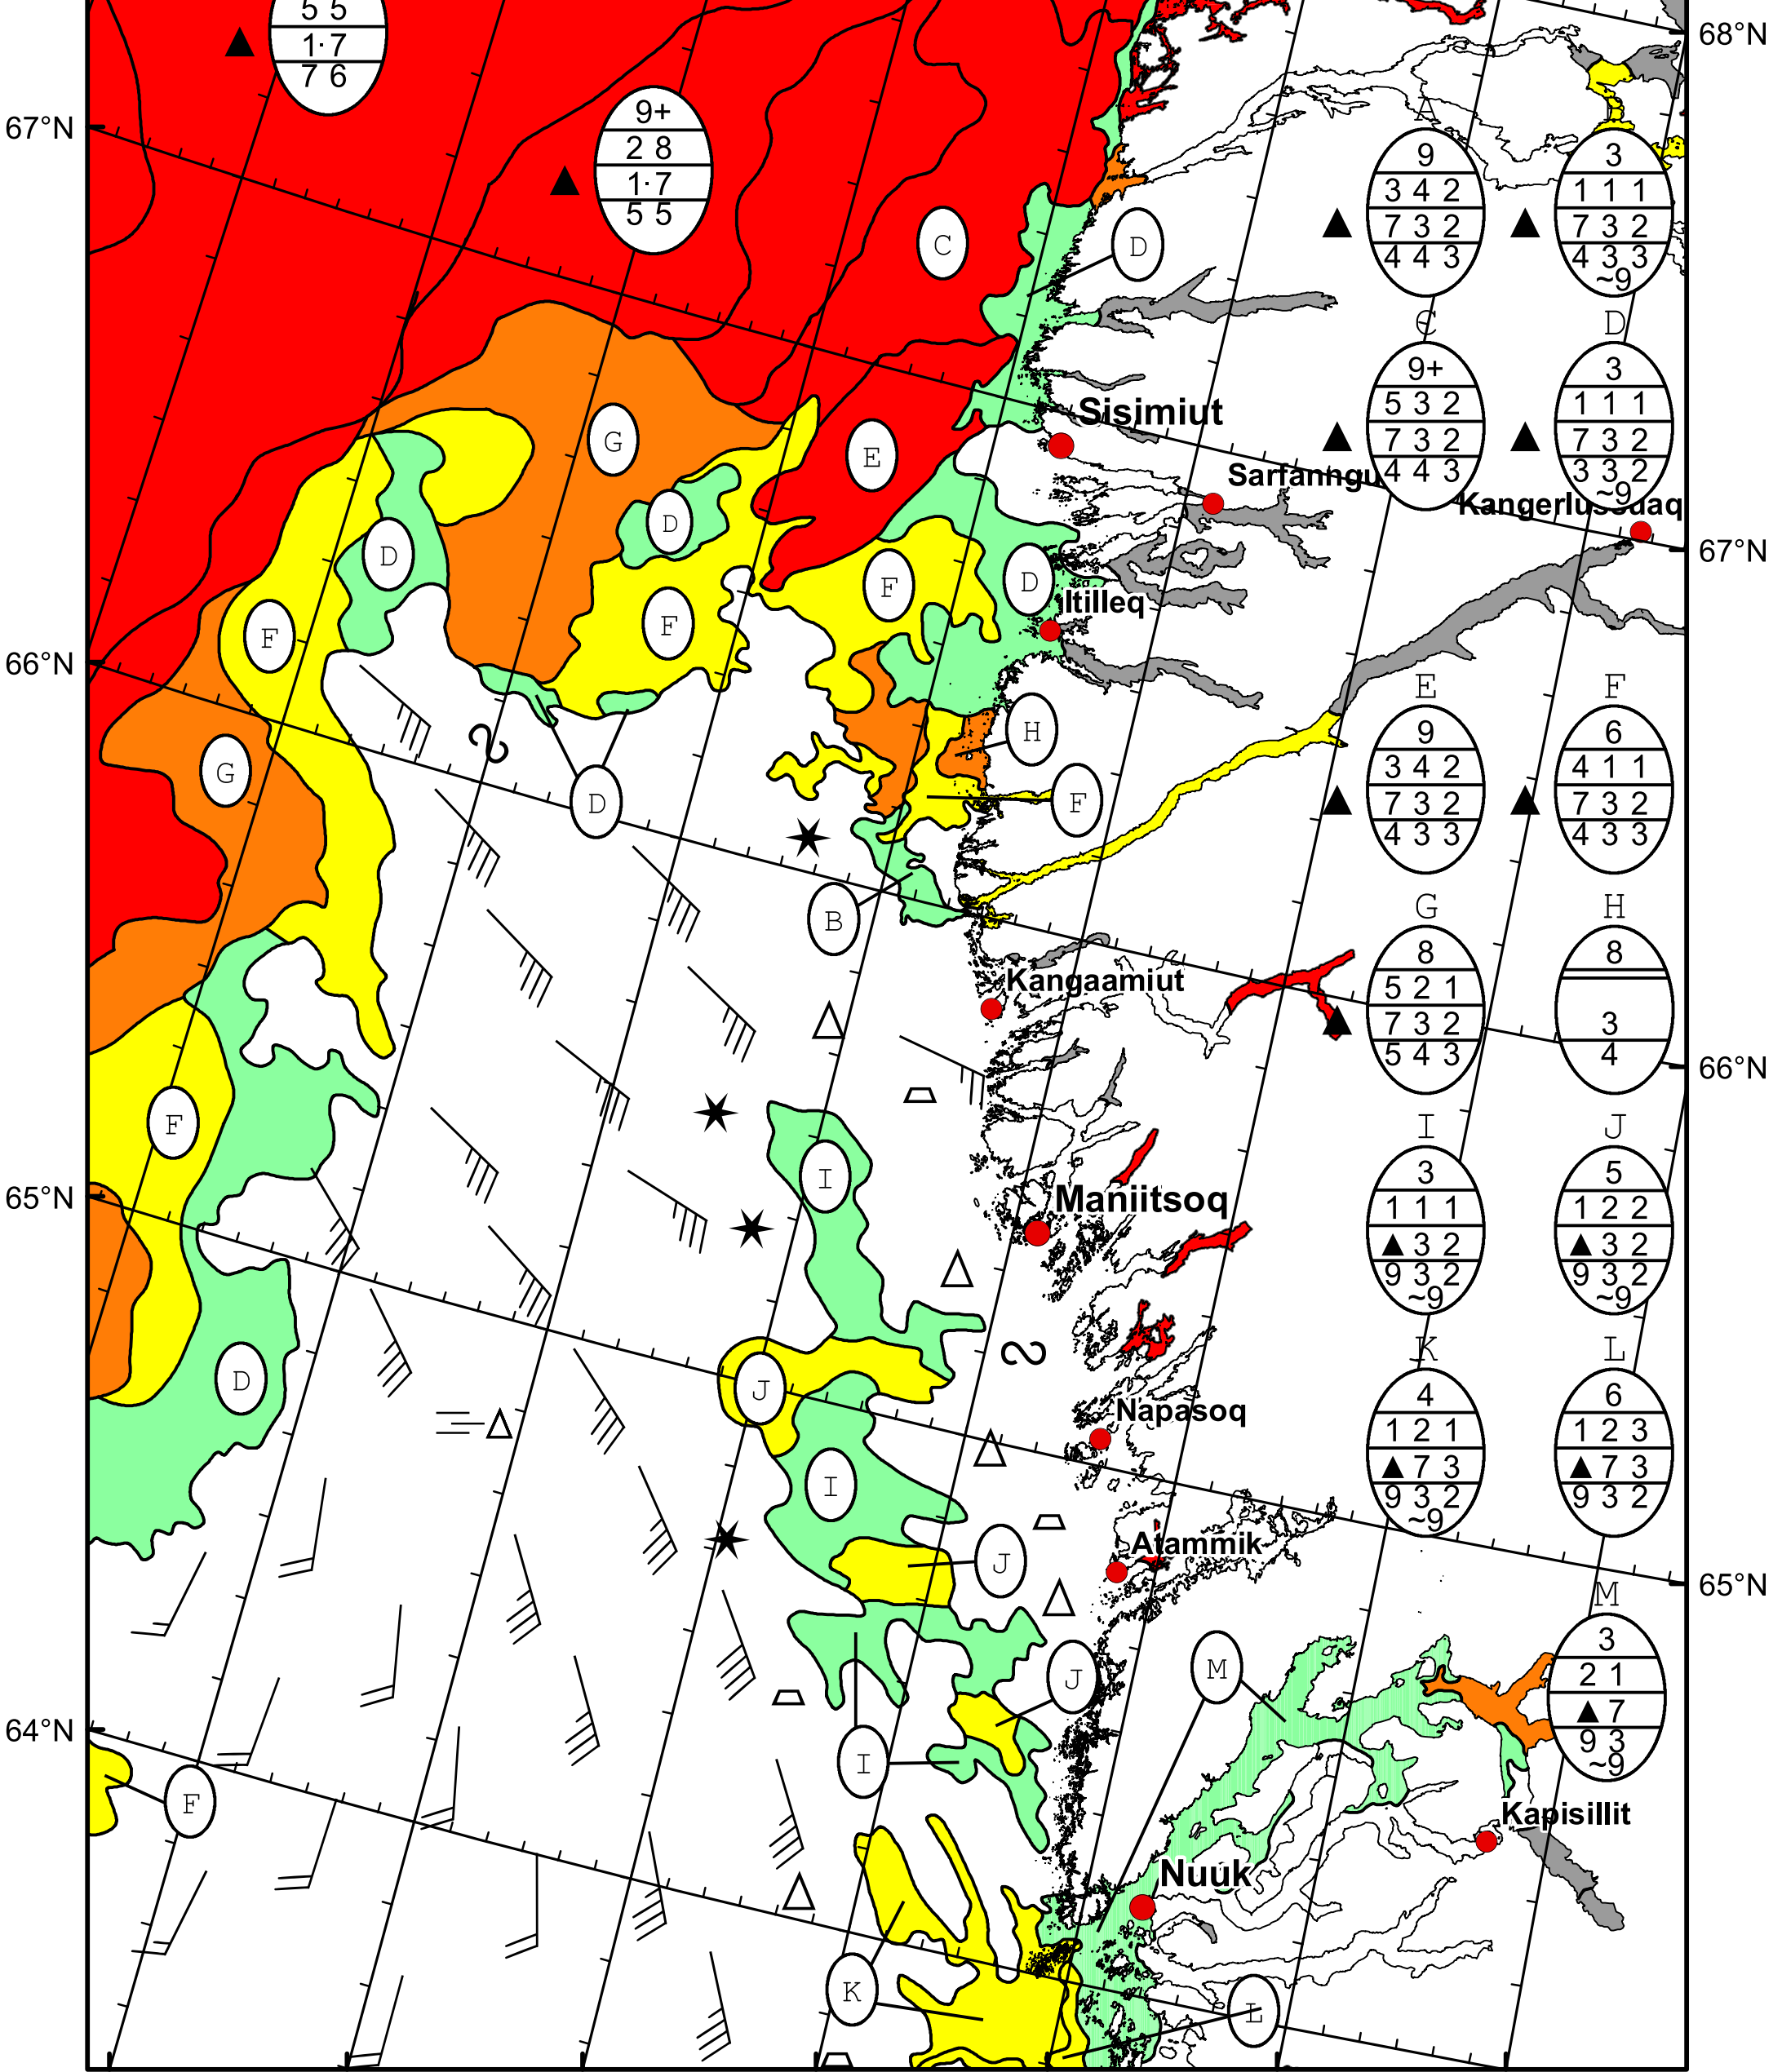

59°W 58°W 57°W 56°W 55°W 54°W 53°W 52°W

West Greenland Ice Chart

Valid: 25 February 2025, 21:05 UTC