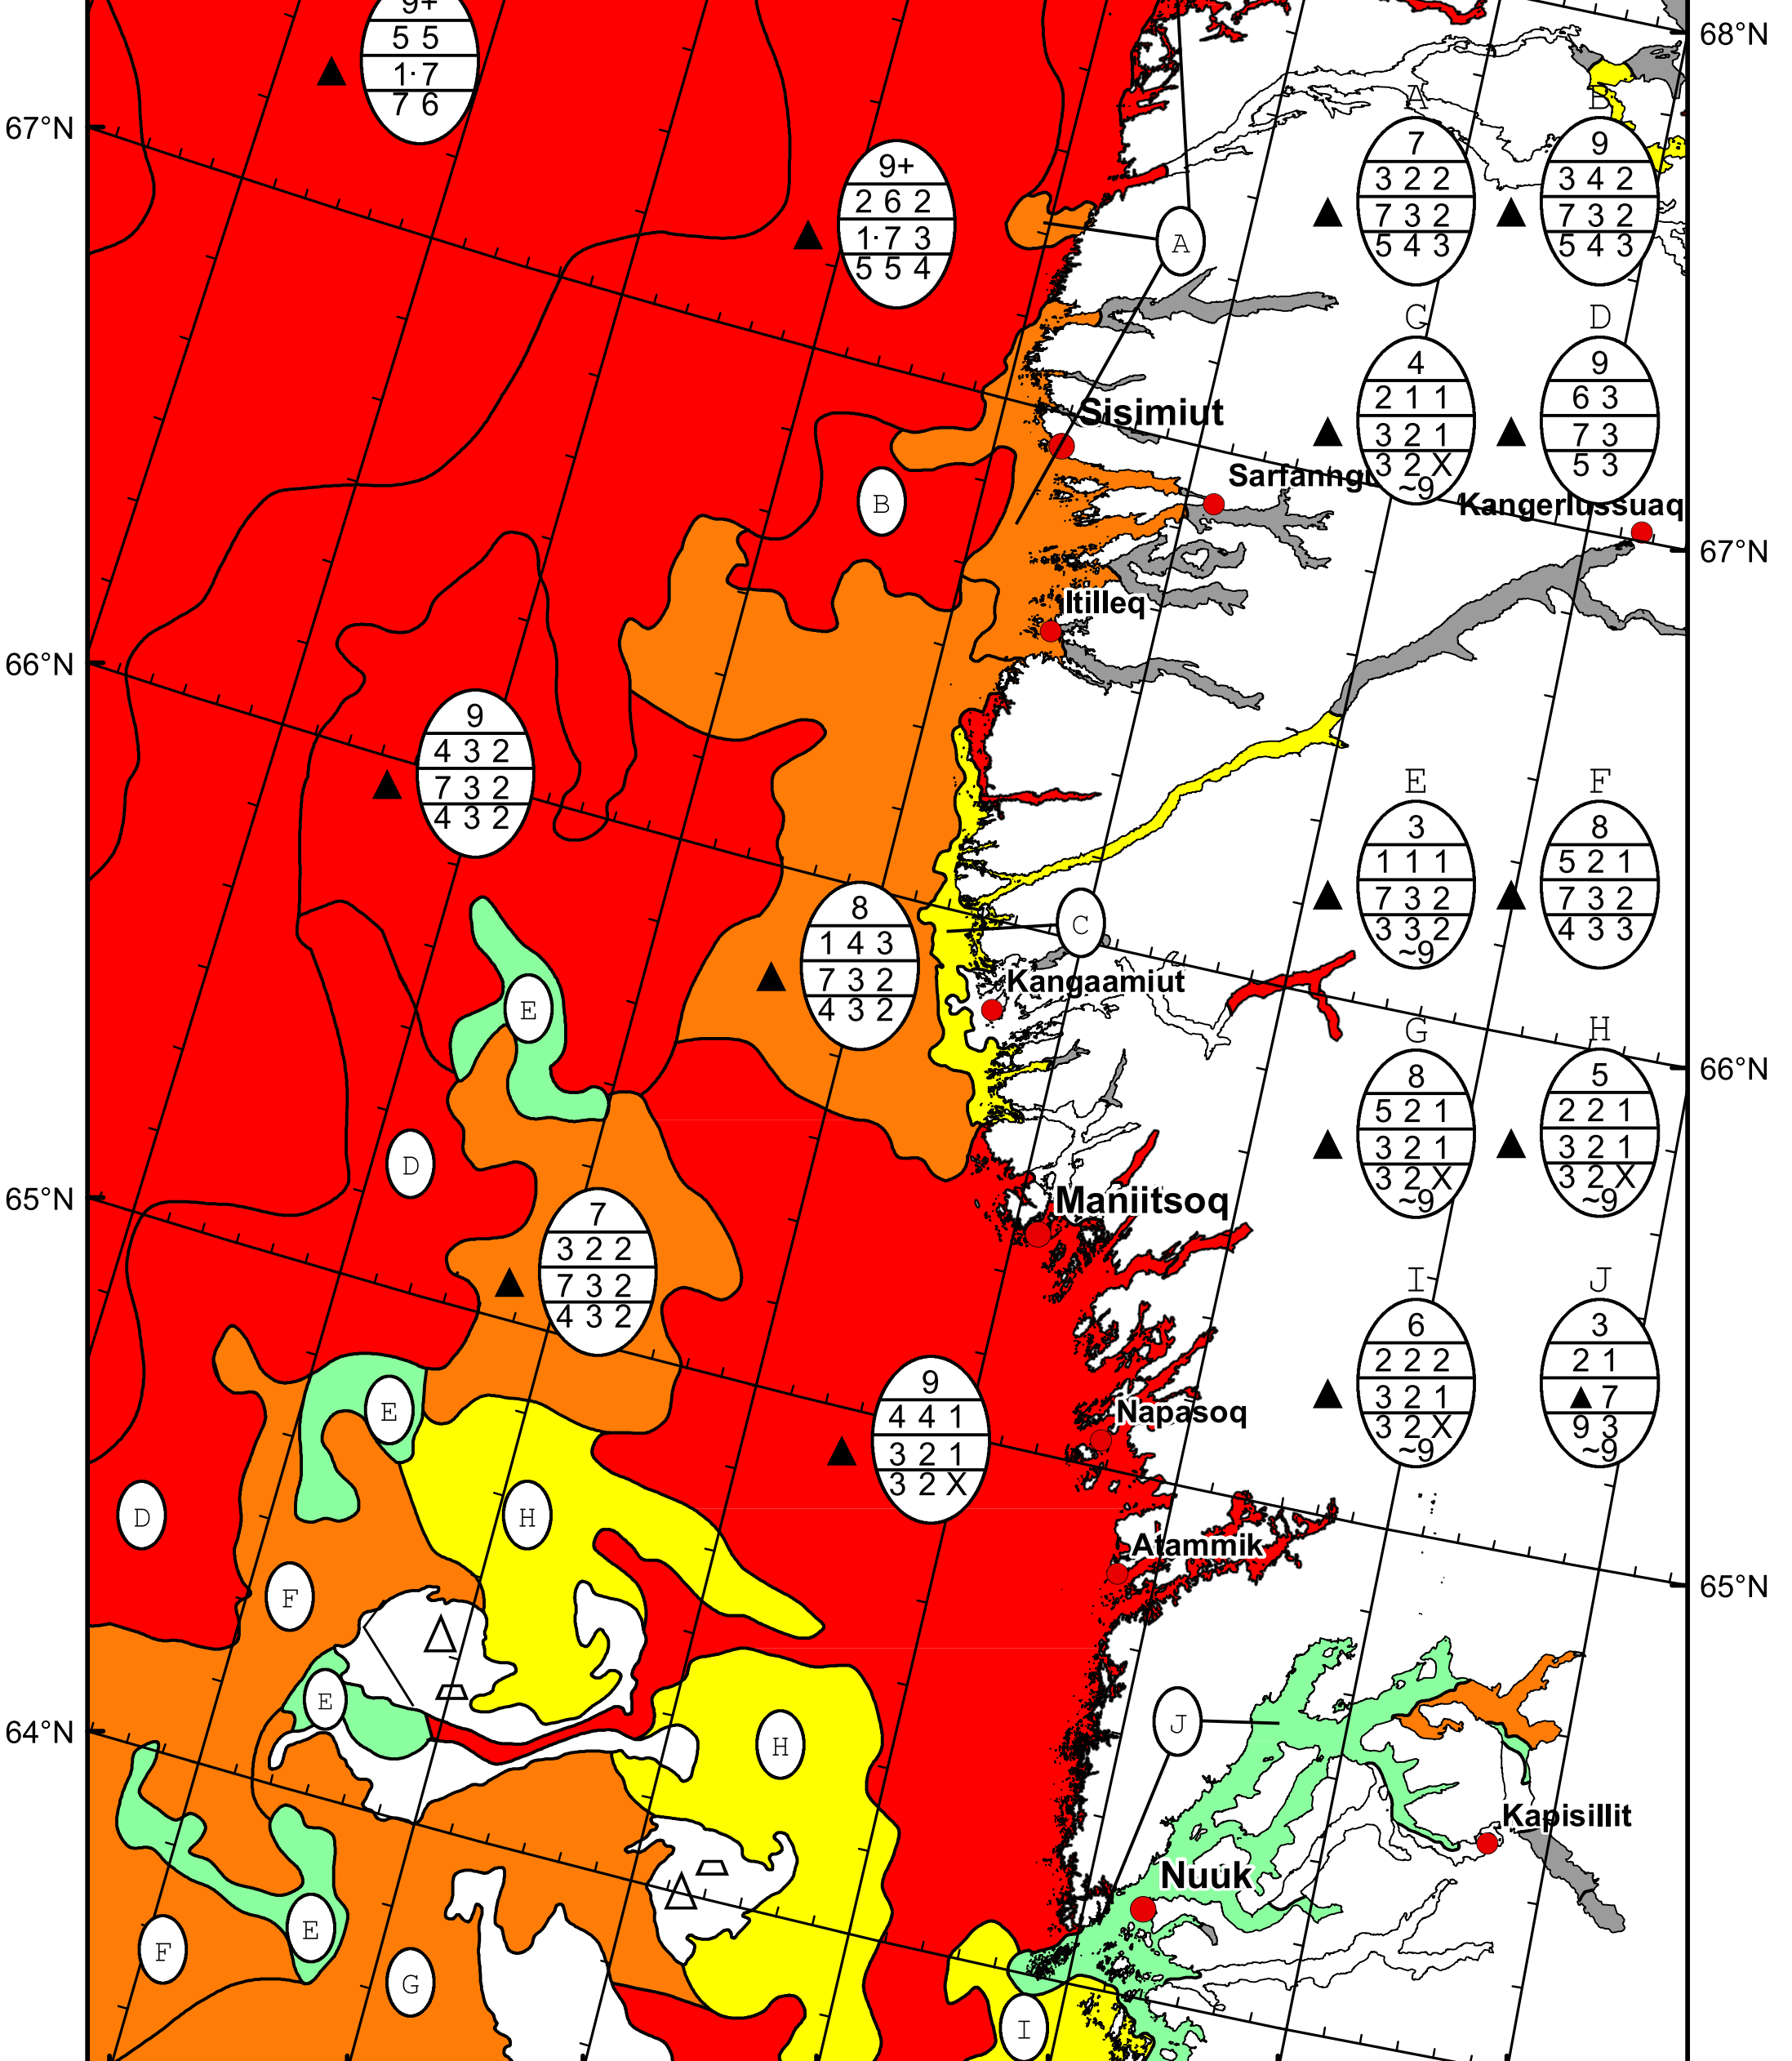

59°W 58°W 57°W 56°W 55°W 54°W 53°W 52°W

West Greenland Ice Chart

Valid: 02 March 2025, 21:10 UTC