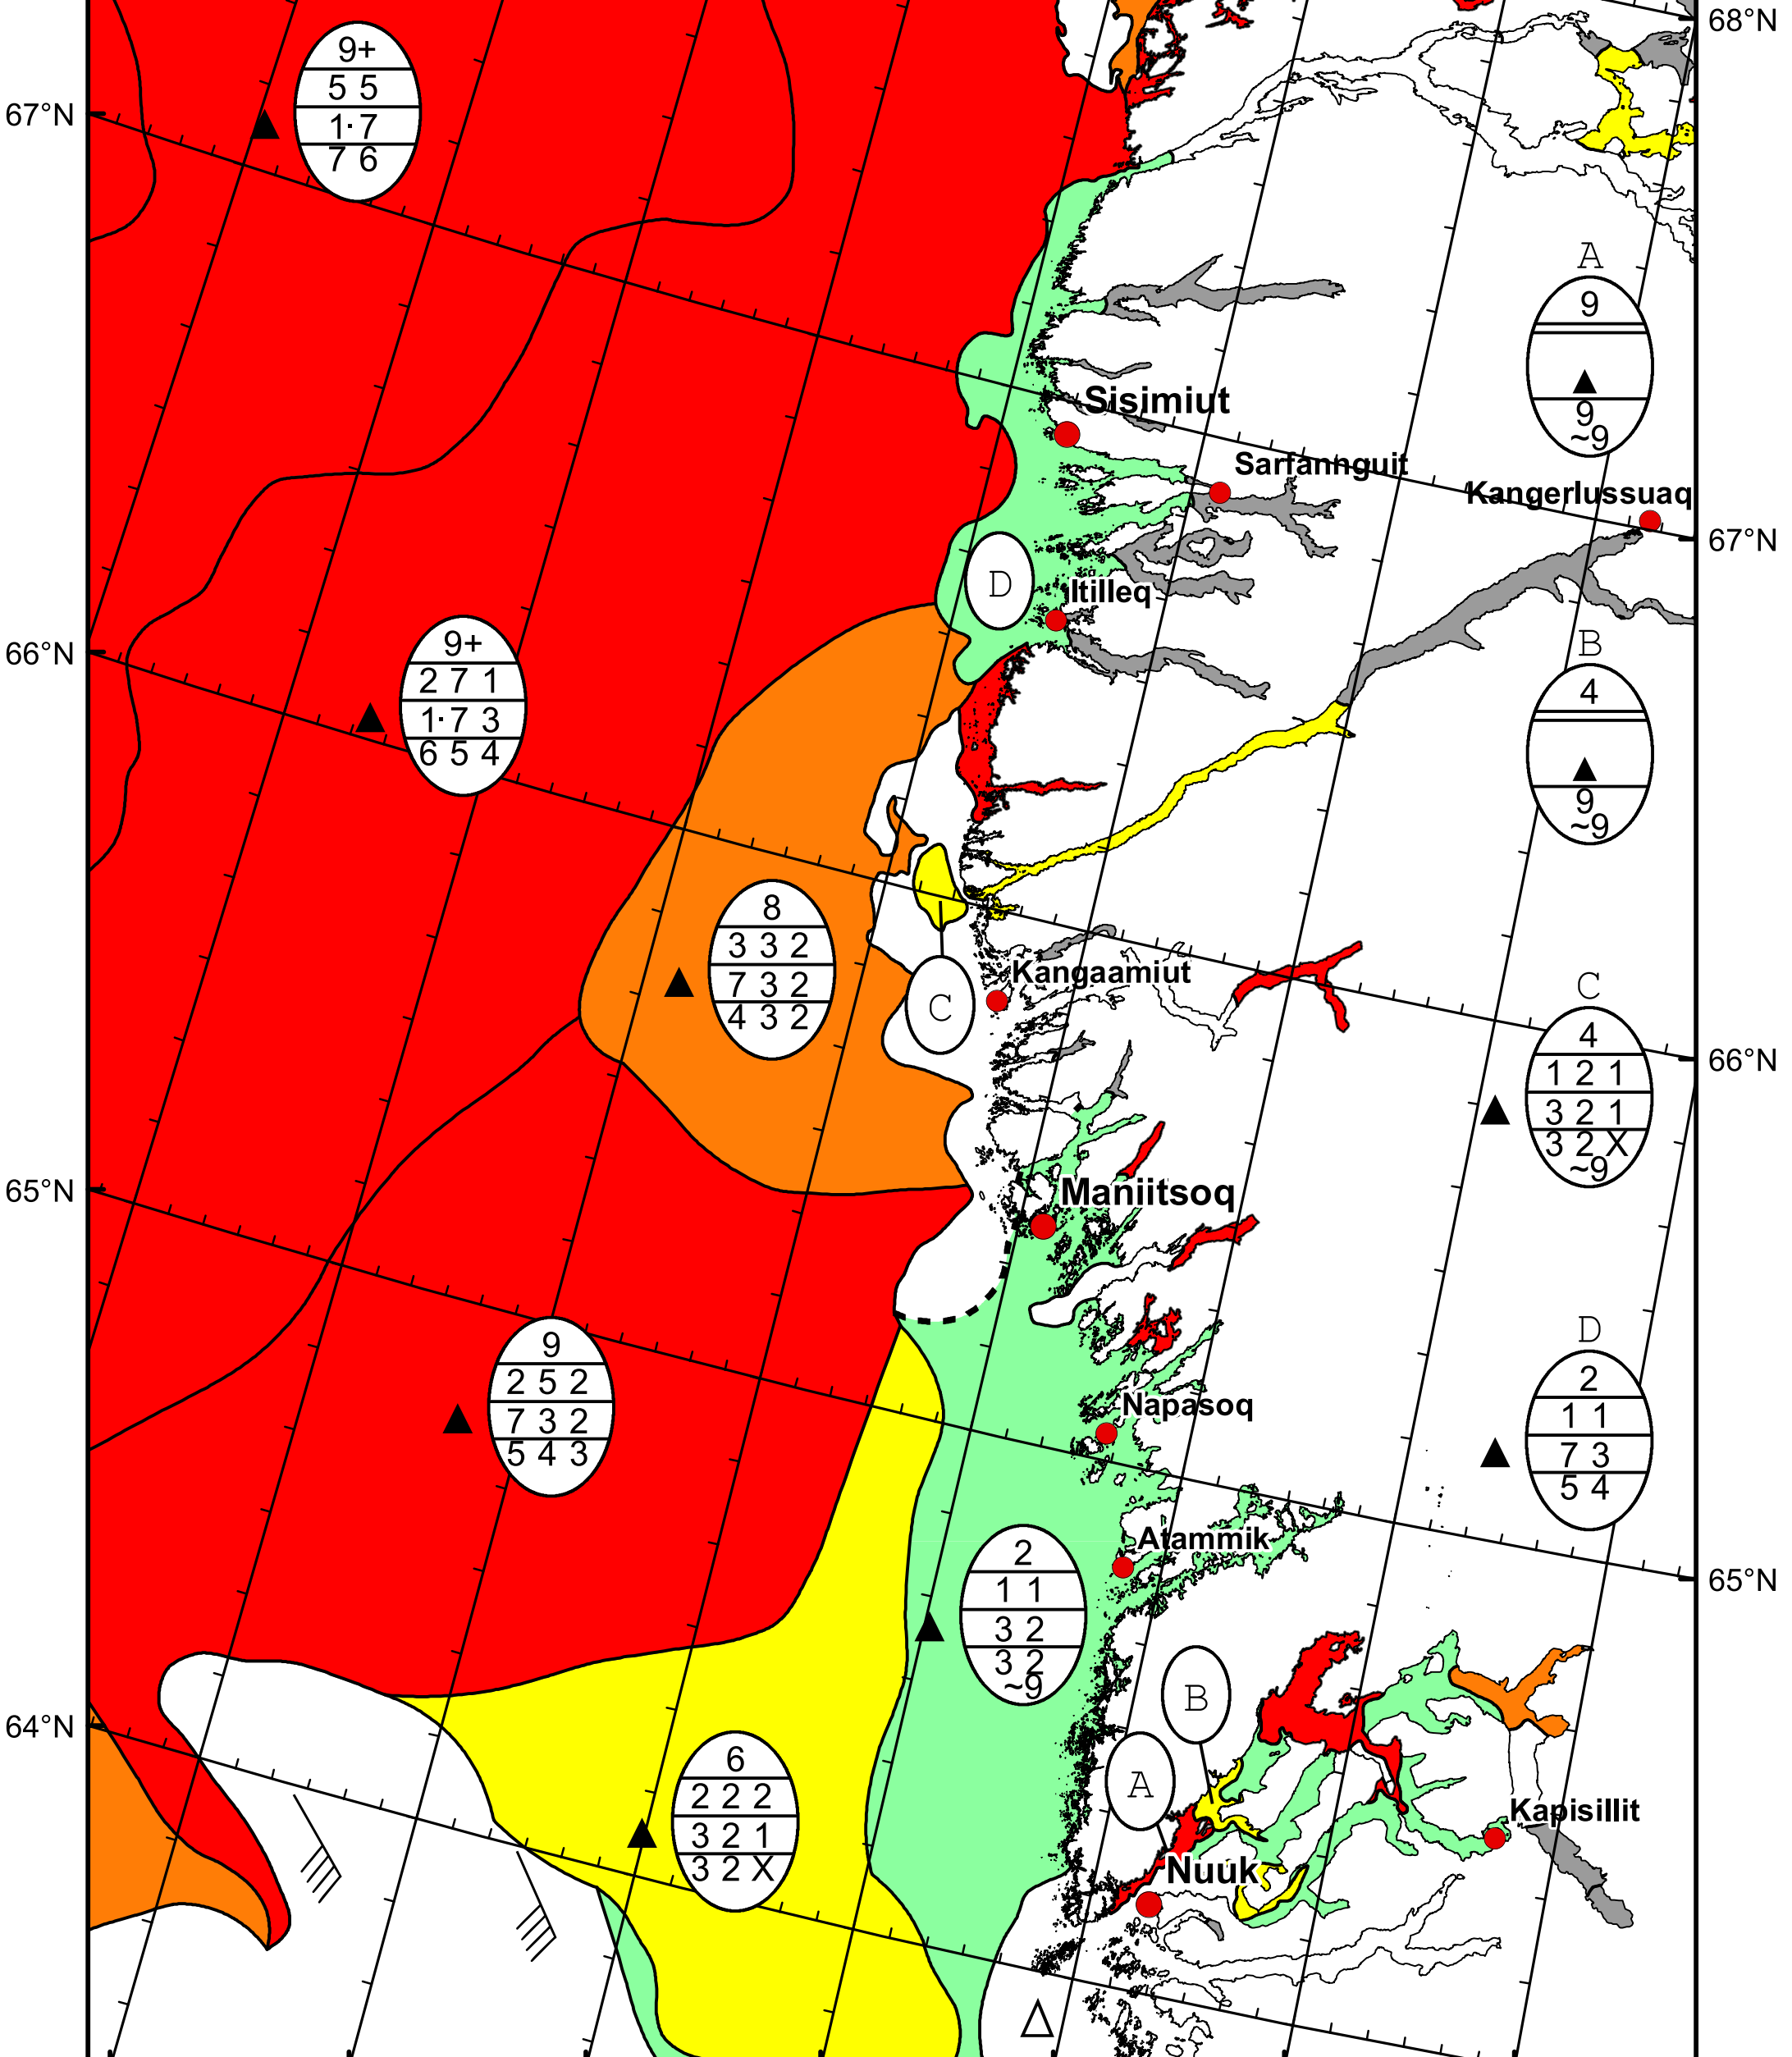

59°W 58°W 57°W 56°W 55°W 54°W 53°W 52°W

### West Greenland Ice Chart

DMI  
Ice Service

Danish Meteorological Institute

Valid: 09 March 2025, 09:45 UTC