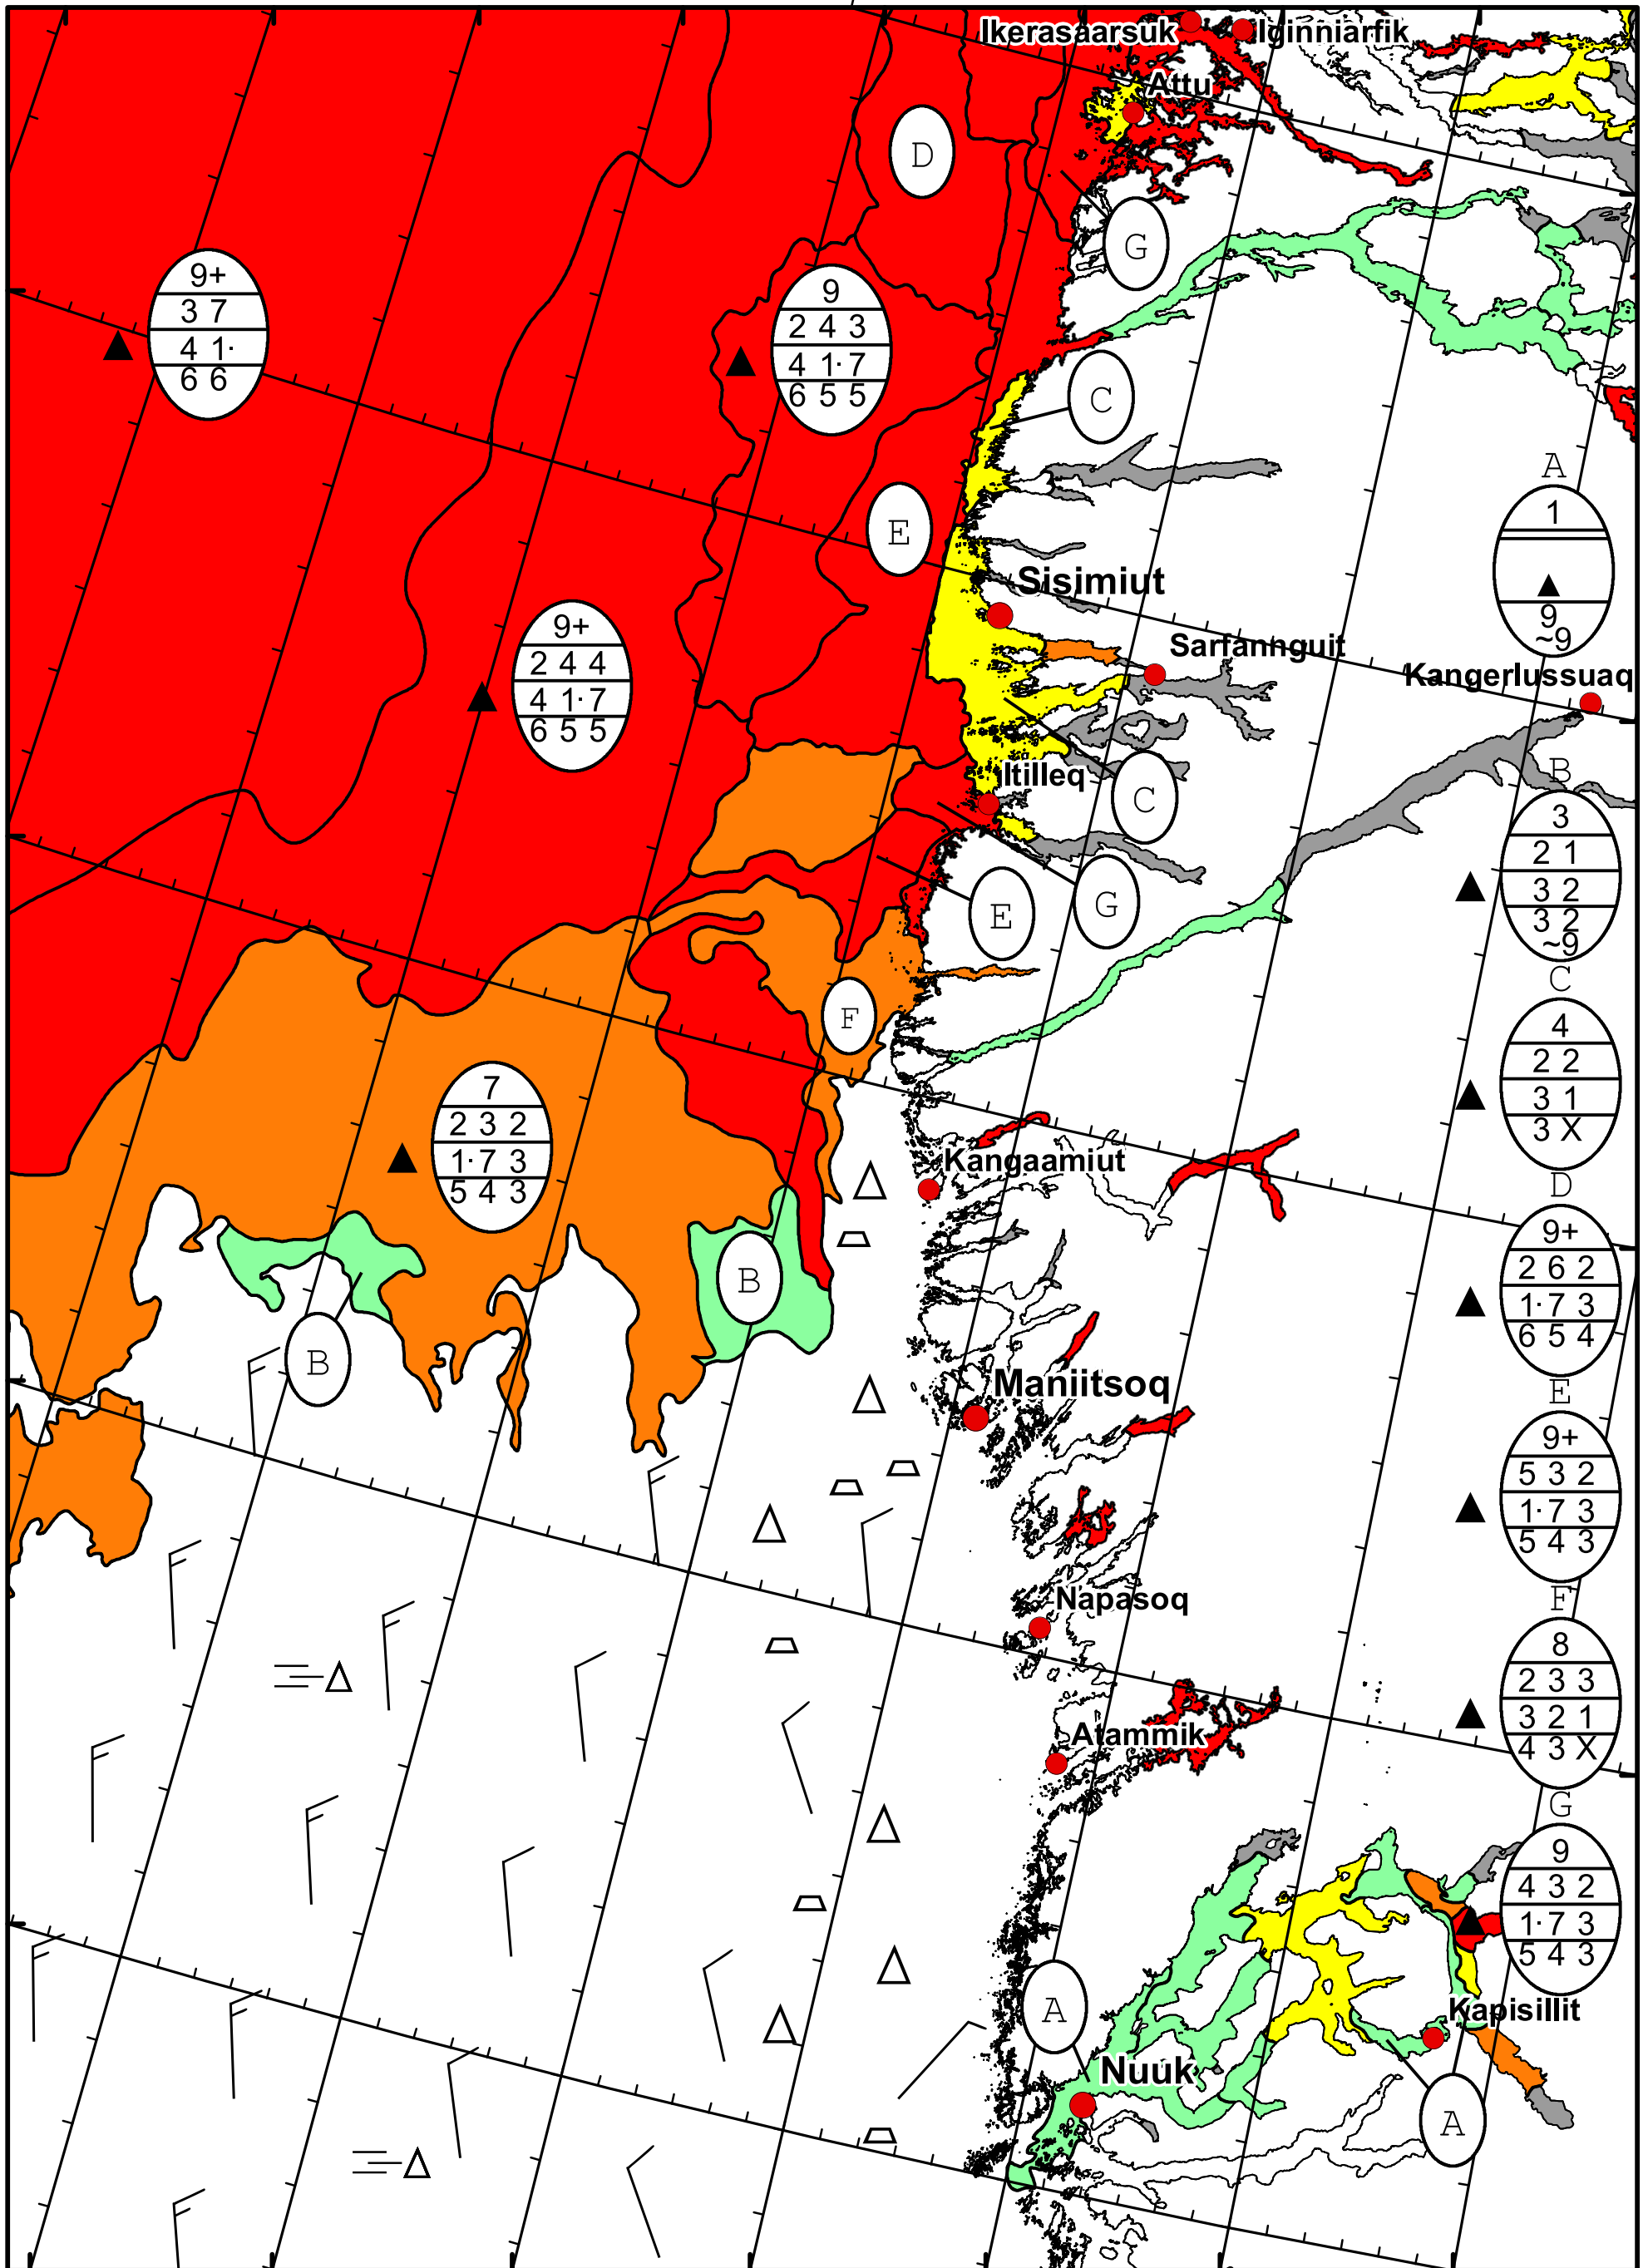

59°W 58°W 57°W 56°W 55°W 54°W 53°W 52°W

67°N

68°N

66°N

67°N

65°N

66°N

64°N

65°N

DMI  
Ice Service

### West Greenland Ice Chart

Danish Meteorological Institute

Valid: 29 March 2025, 10:20 UTC