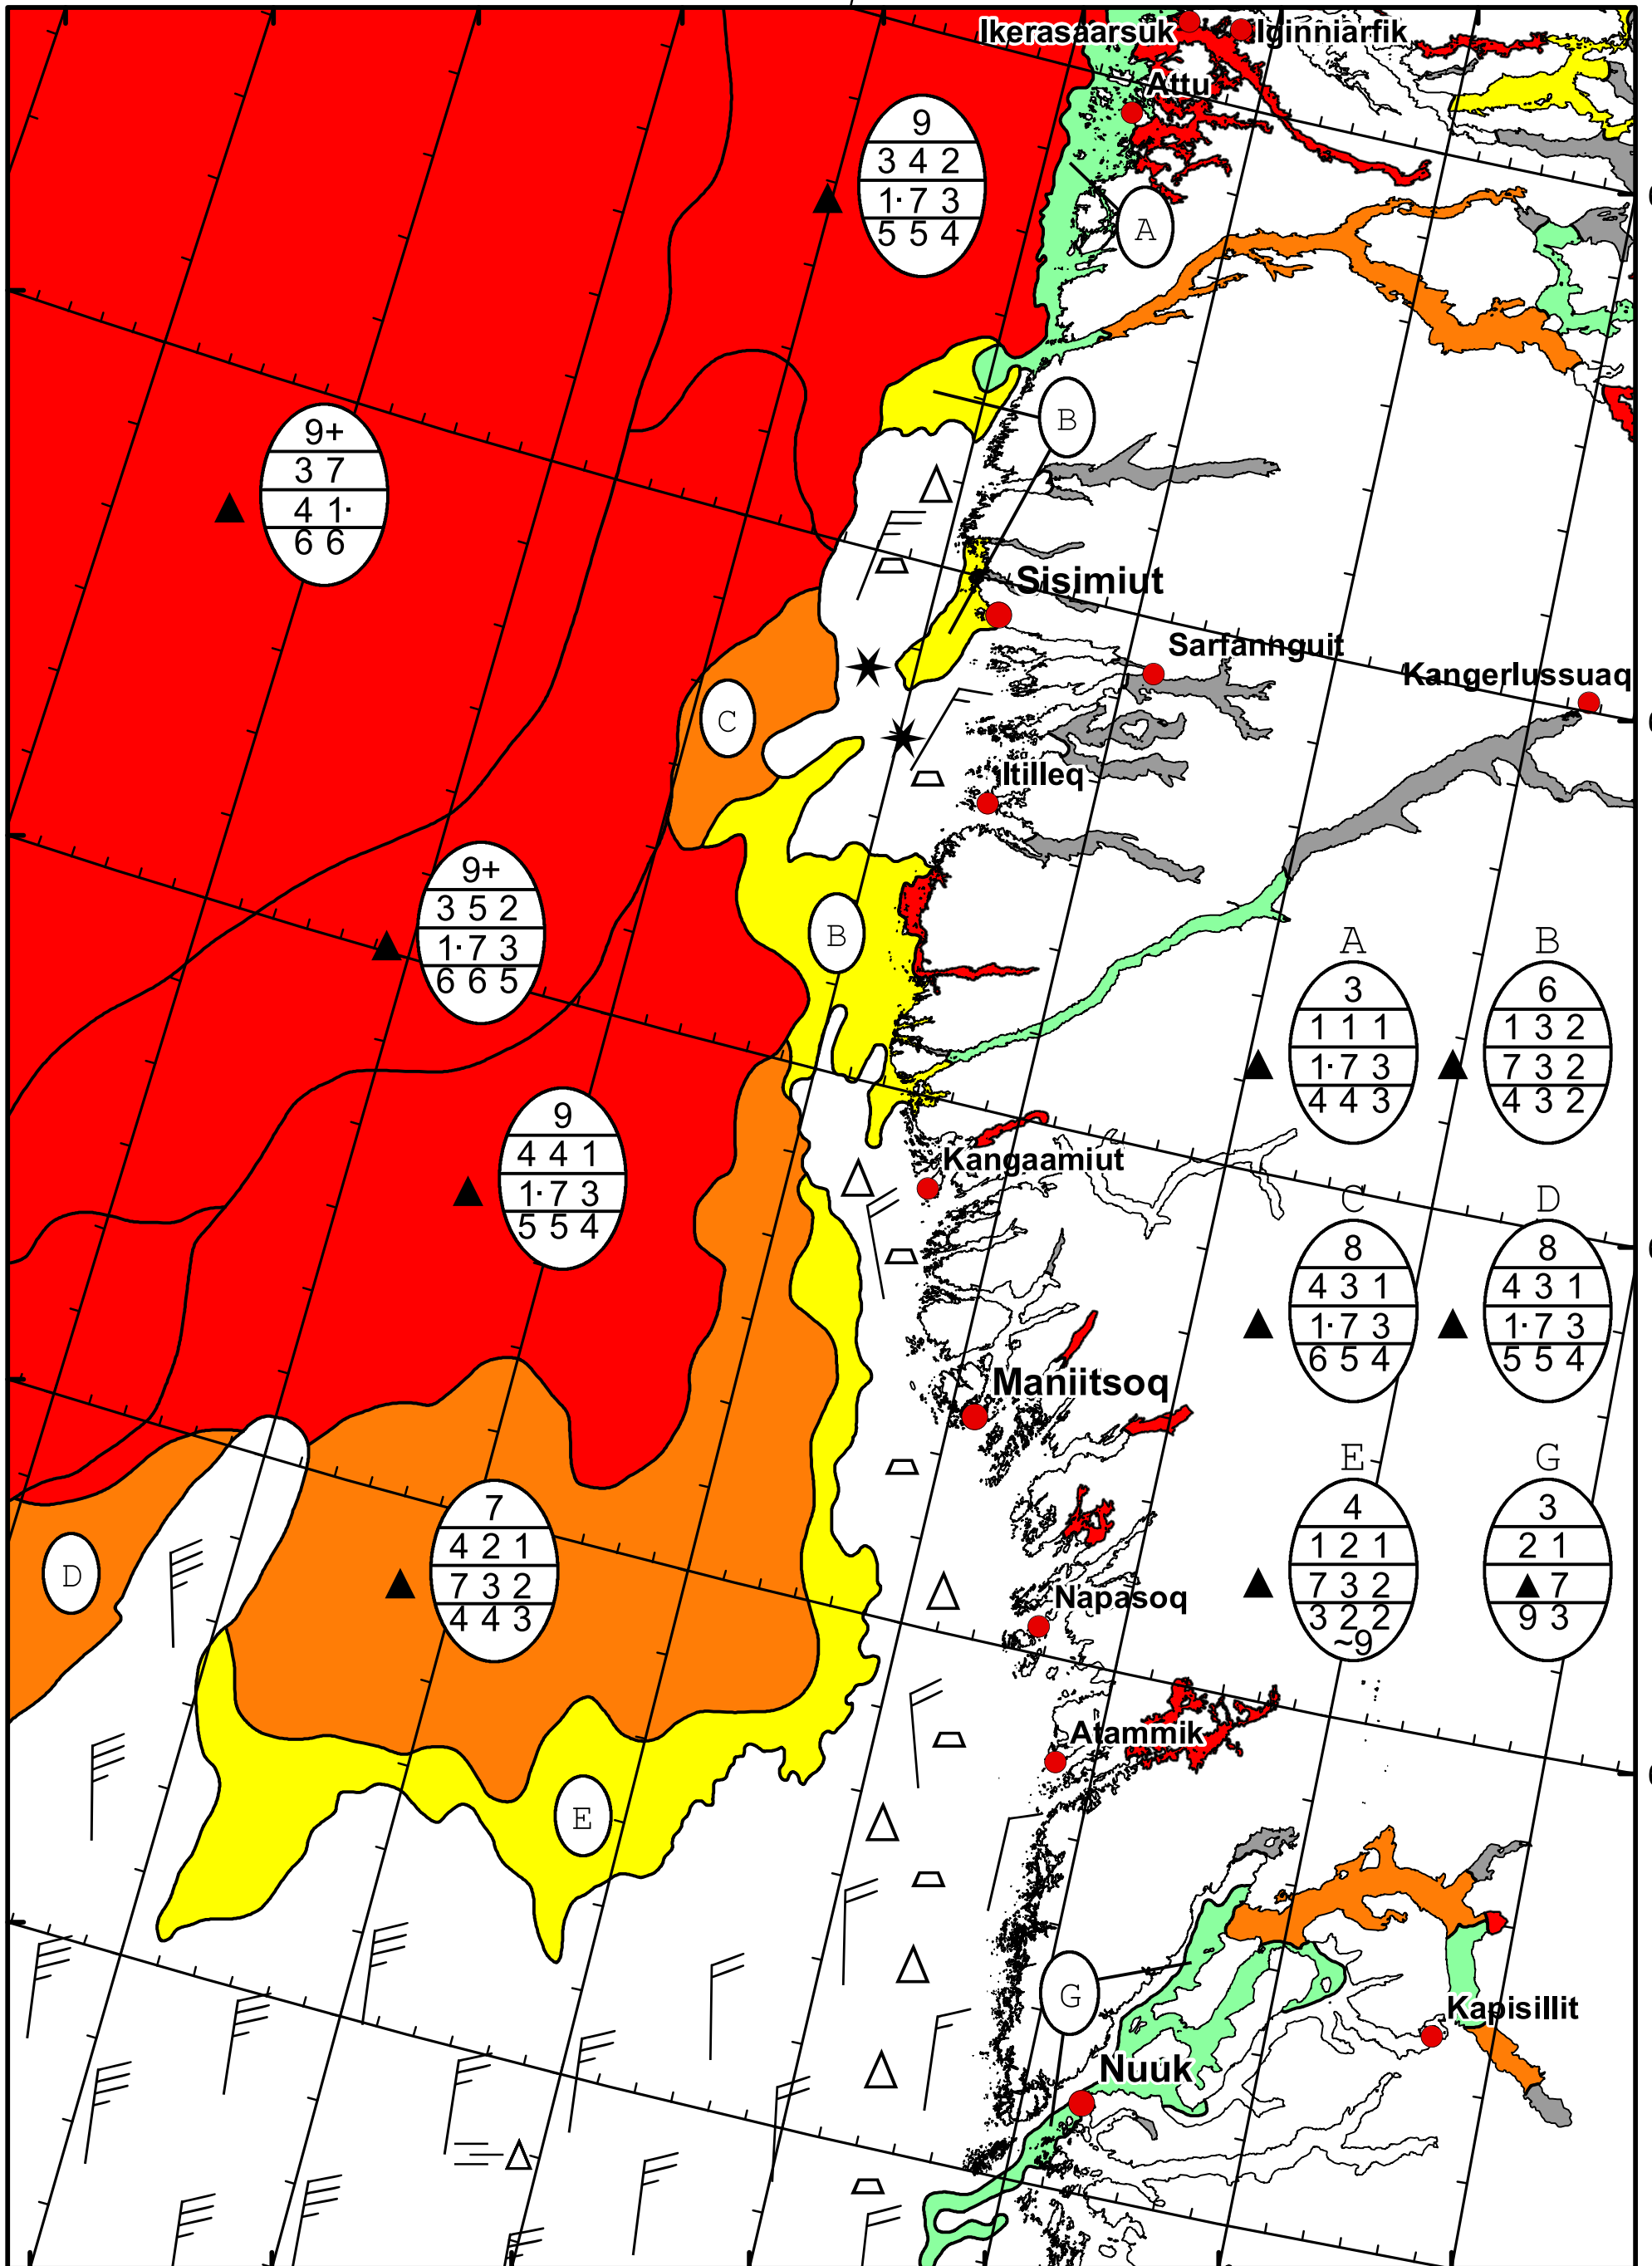

59°W 58°W 57°W 56°W 55°W 54°W 53°W 52°W

67°N

68°N

66°N

67°N

65°N

66°N

64°N

65°N

DMI  
Ice Service

### West Greenland Ice Chart

Danish Meteorological Institute

Valid: 03 April 2025, 10:30 UTC