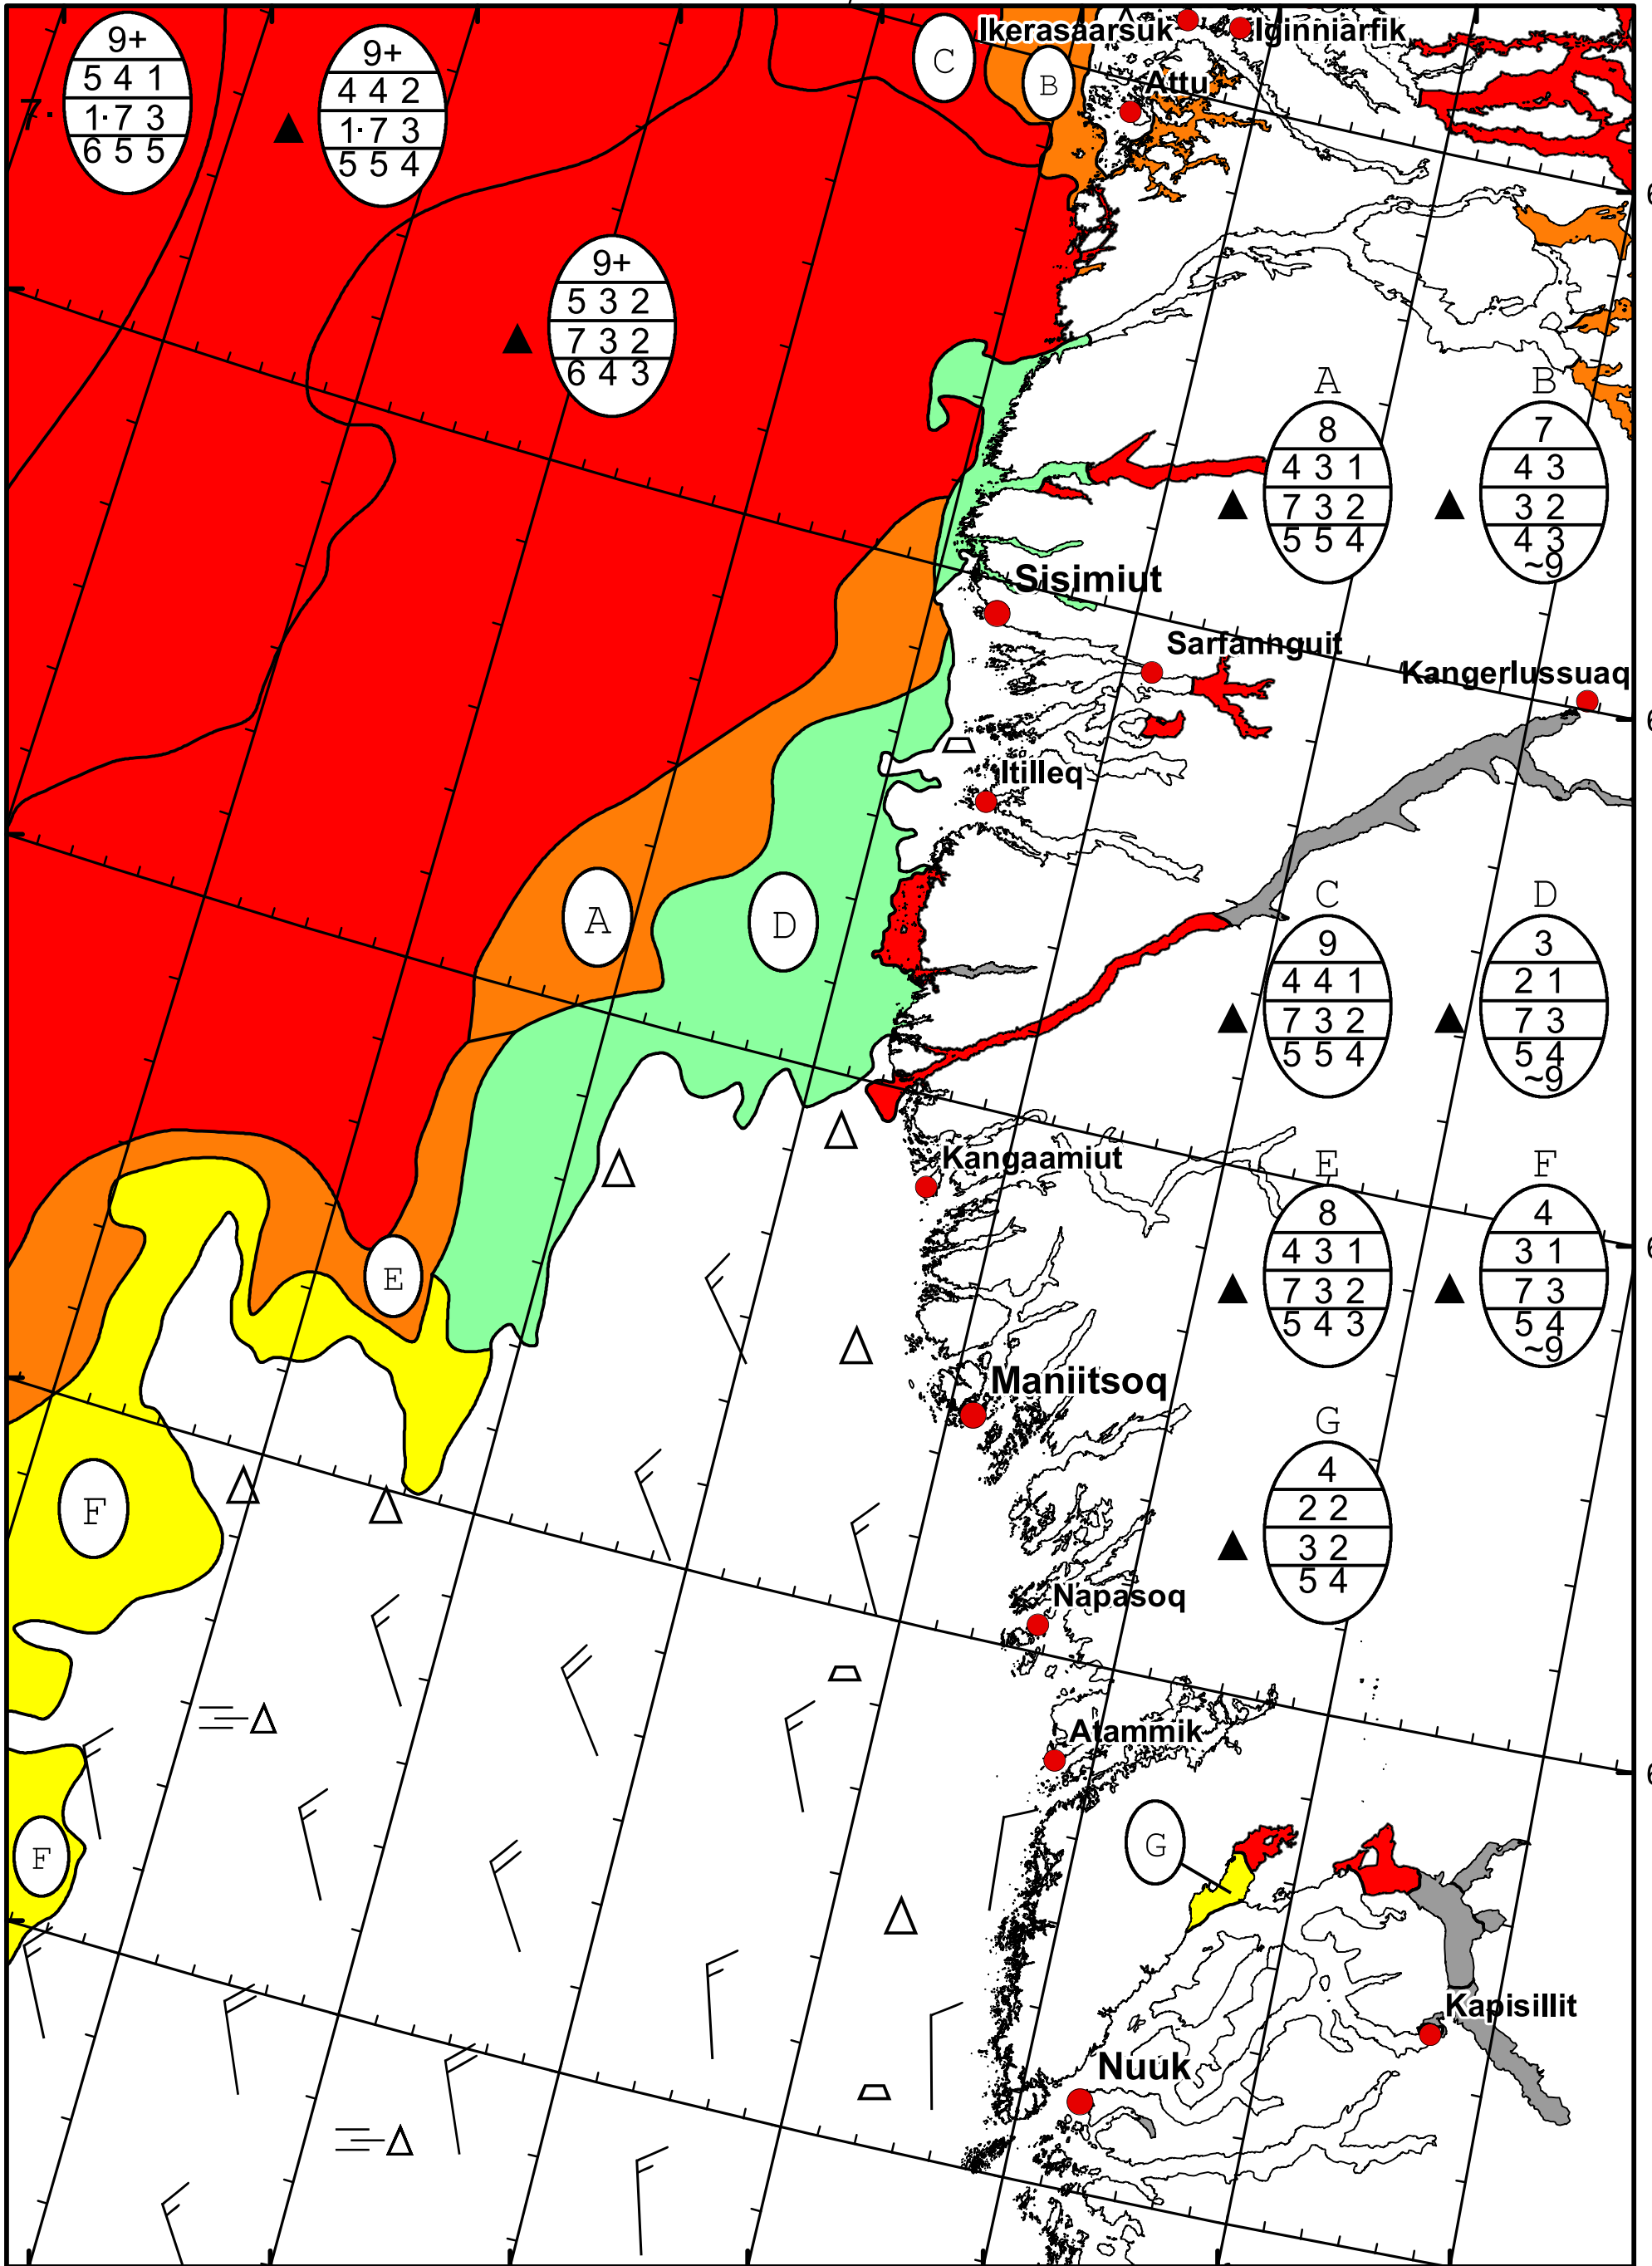

59°W 58°W 57°W 56°W 55°W 54°W 53°W 52°W

67°N

68°N

66°N

67°N

65°N

66°N

64°N

65°N

DMI  
Ice Service

### West Greenland Ice Chart

Danish Meteorological Institute

Valid: 21 March 2026, 20:10 UTC