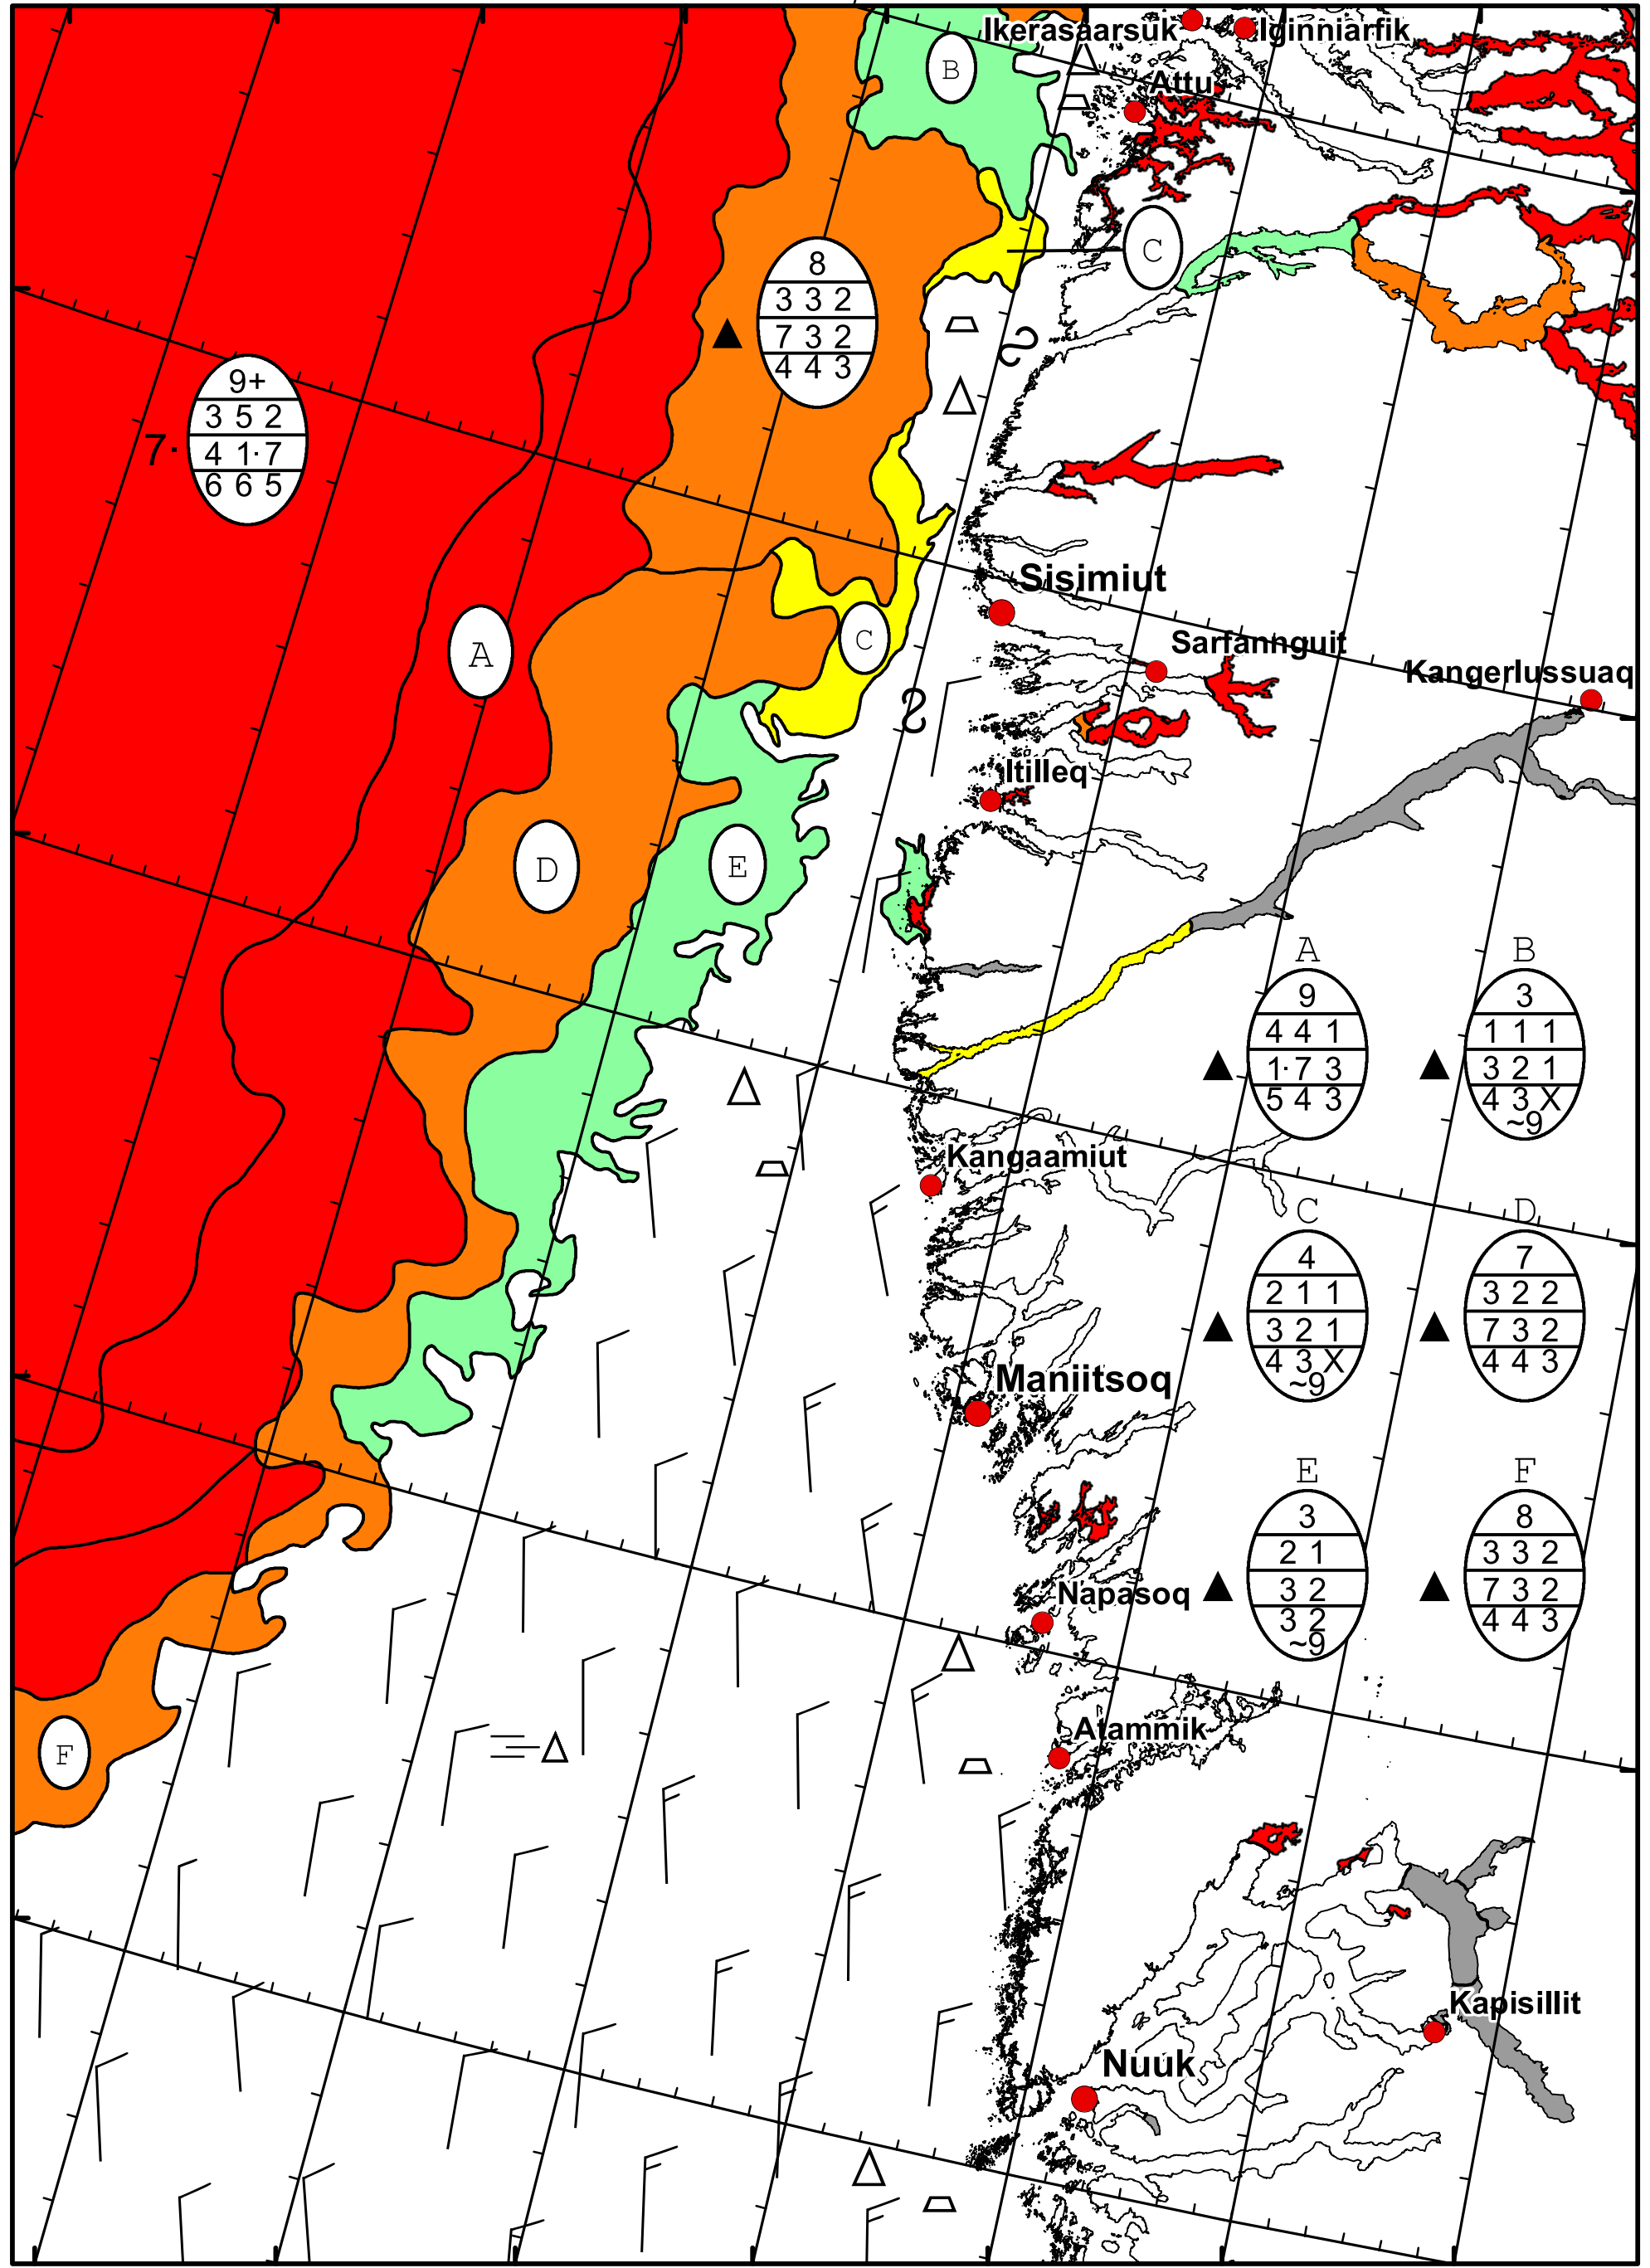

59°W 58°W 57°W 56°W 55°W 54°W 53°W 52°W

67°N

68°N

66°N

67°N

65°N

66°N

64°N

65°N

DMI  
Ice Service

### West Greenland Ice Chart

Danish Meteorological Institute

Valid: 10 April 2026, 20:50 UTC