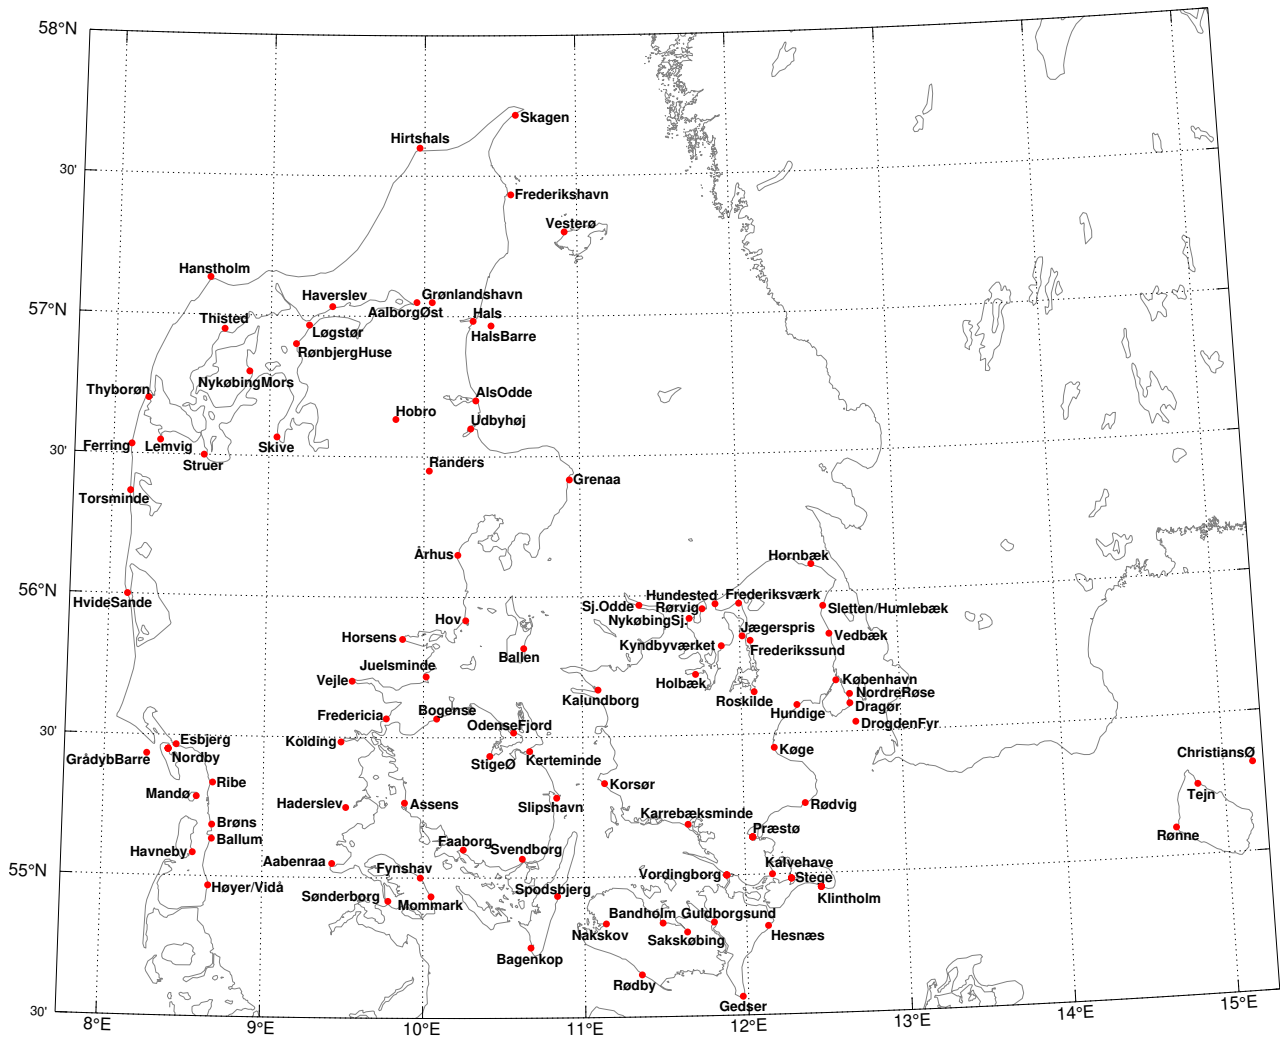

LAT: -1.304 m
55°05'N
08°34'E

Havneby

2021

Dansk Normaltid (UTC+1 time)